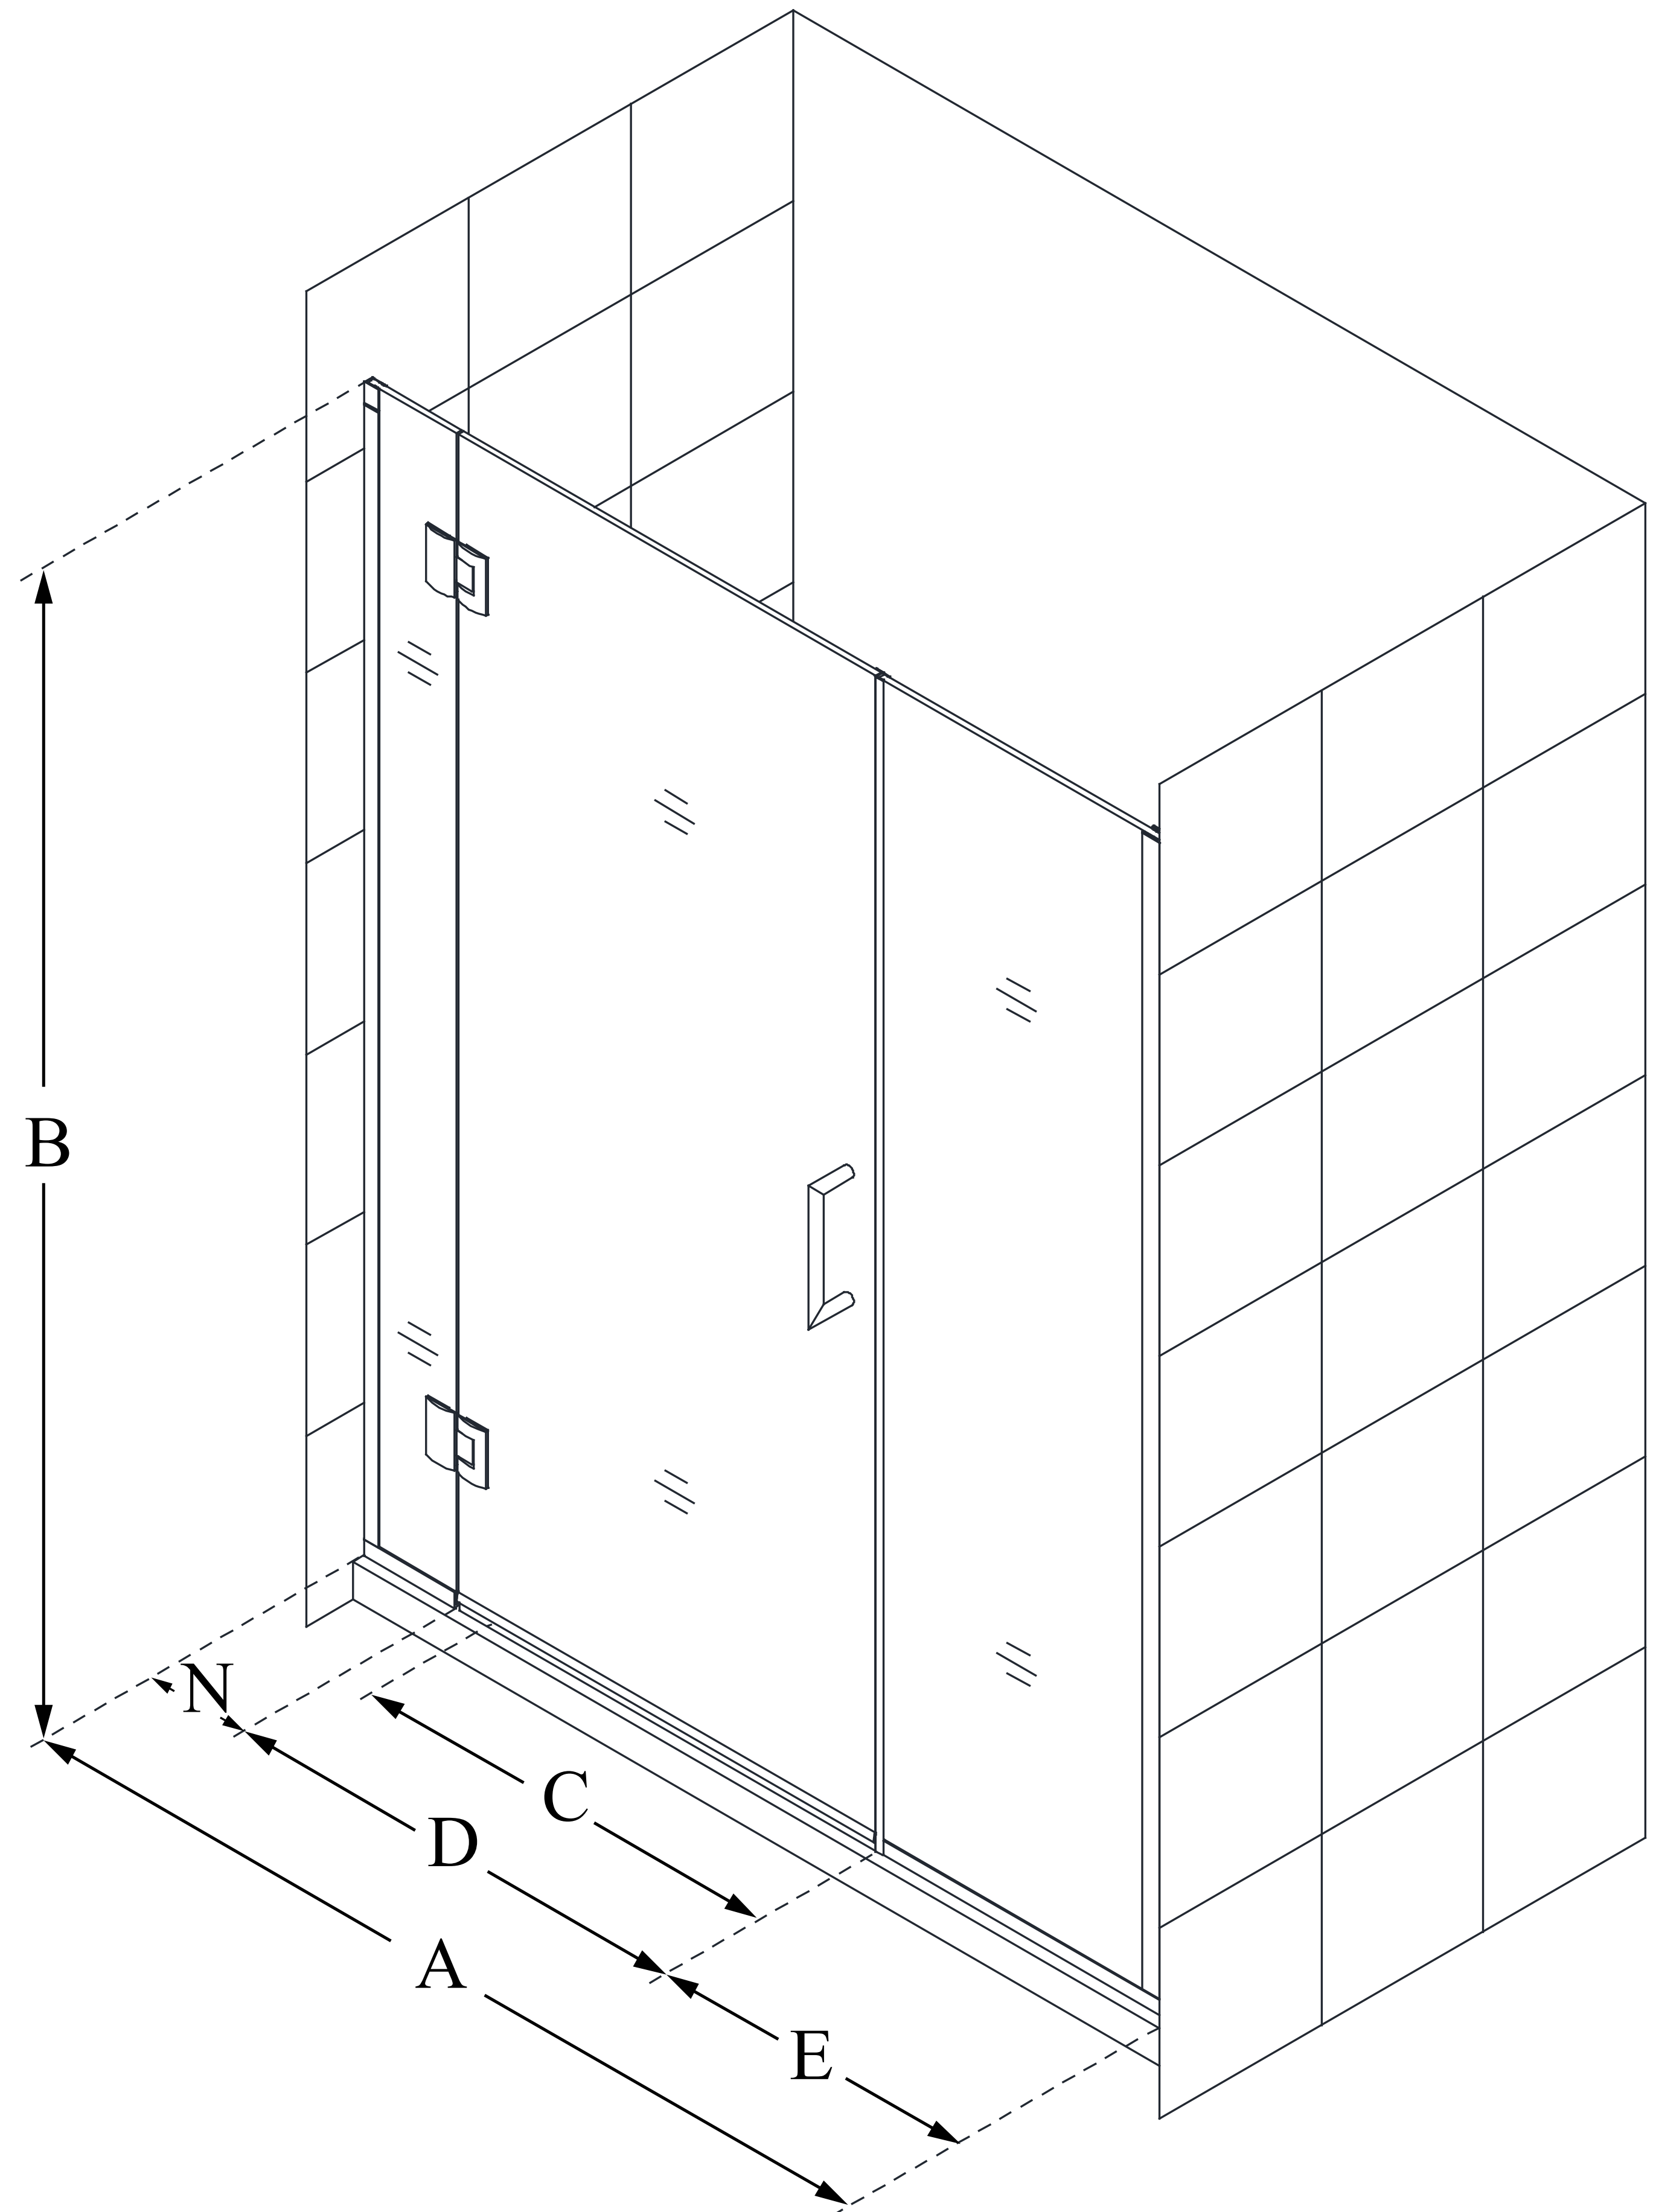

D1243072

UNIDOOR-X

DreamLine Unidoor-X 60-60 1/2
in. W x 72 in. H Frameless Hinged
Shower Door, Clear Glass

SWING DOOR

CONFIGURATION DIMENSIONS:

A: 60 - 60 1/2 in.

MODEL WIDTH

B: 72 in.

MODEL HEIGHT

C: 23 in.

ACCESS WIDTH

D: 24 in.

DOOR WIDTH

E: 30 in.

INLINE PANEL WIDTH

N: 6 in.

HINGE PANEL WIDTH

DreamLine reserves the right to update or modify the hardware or materials pictured without prior notice for the purpose of product improvement and customer satisfaction.