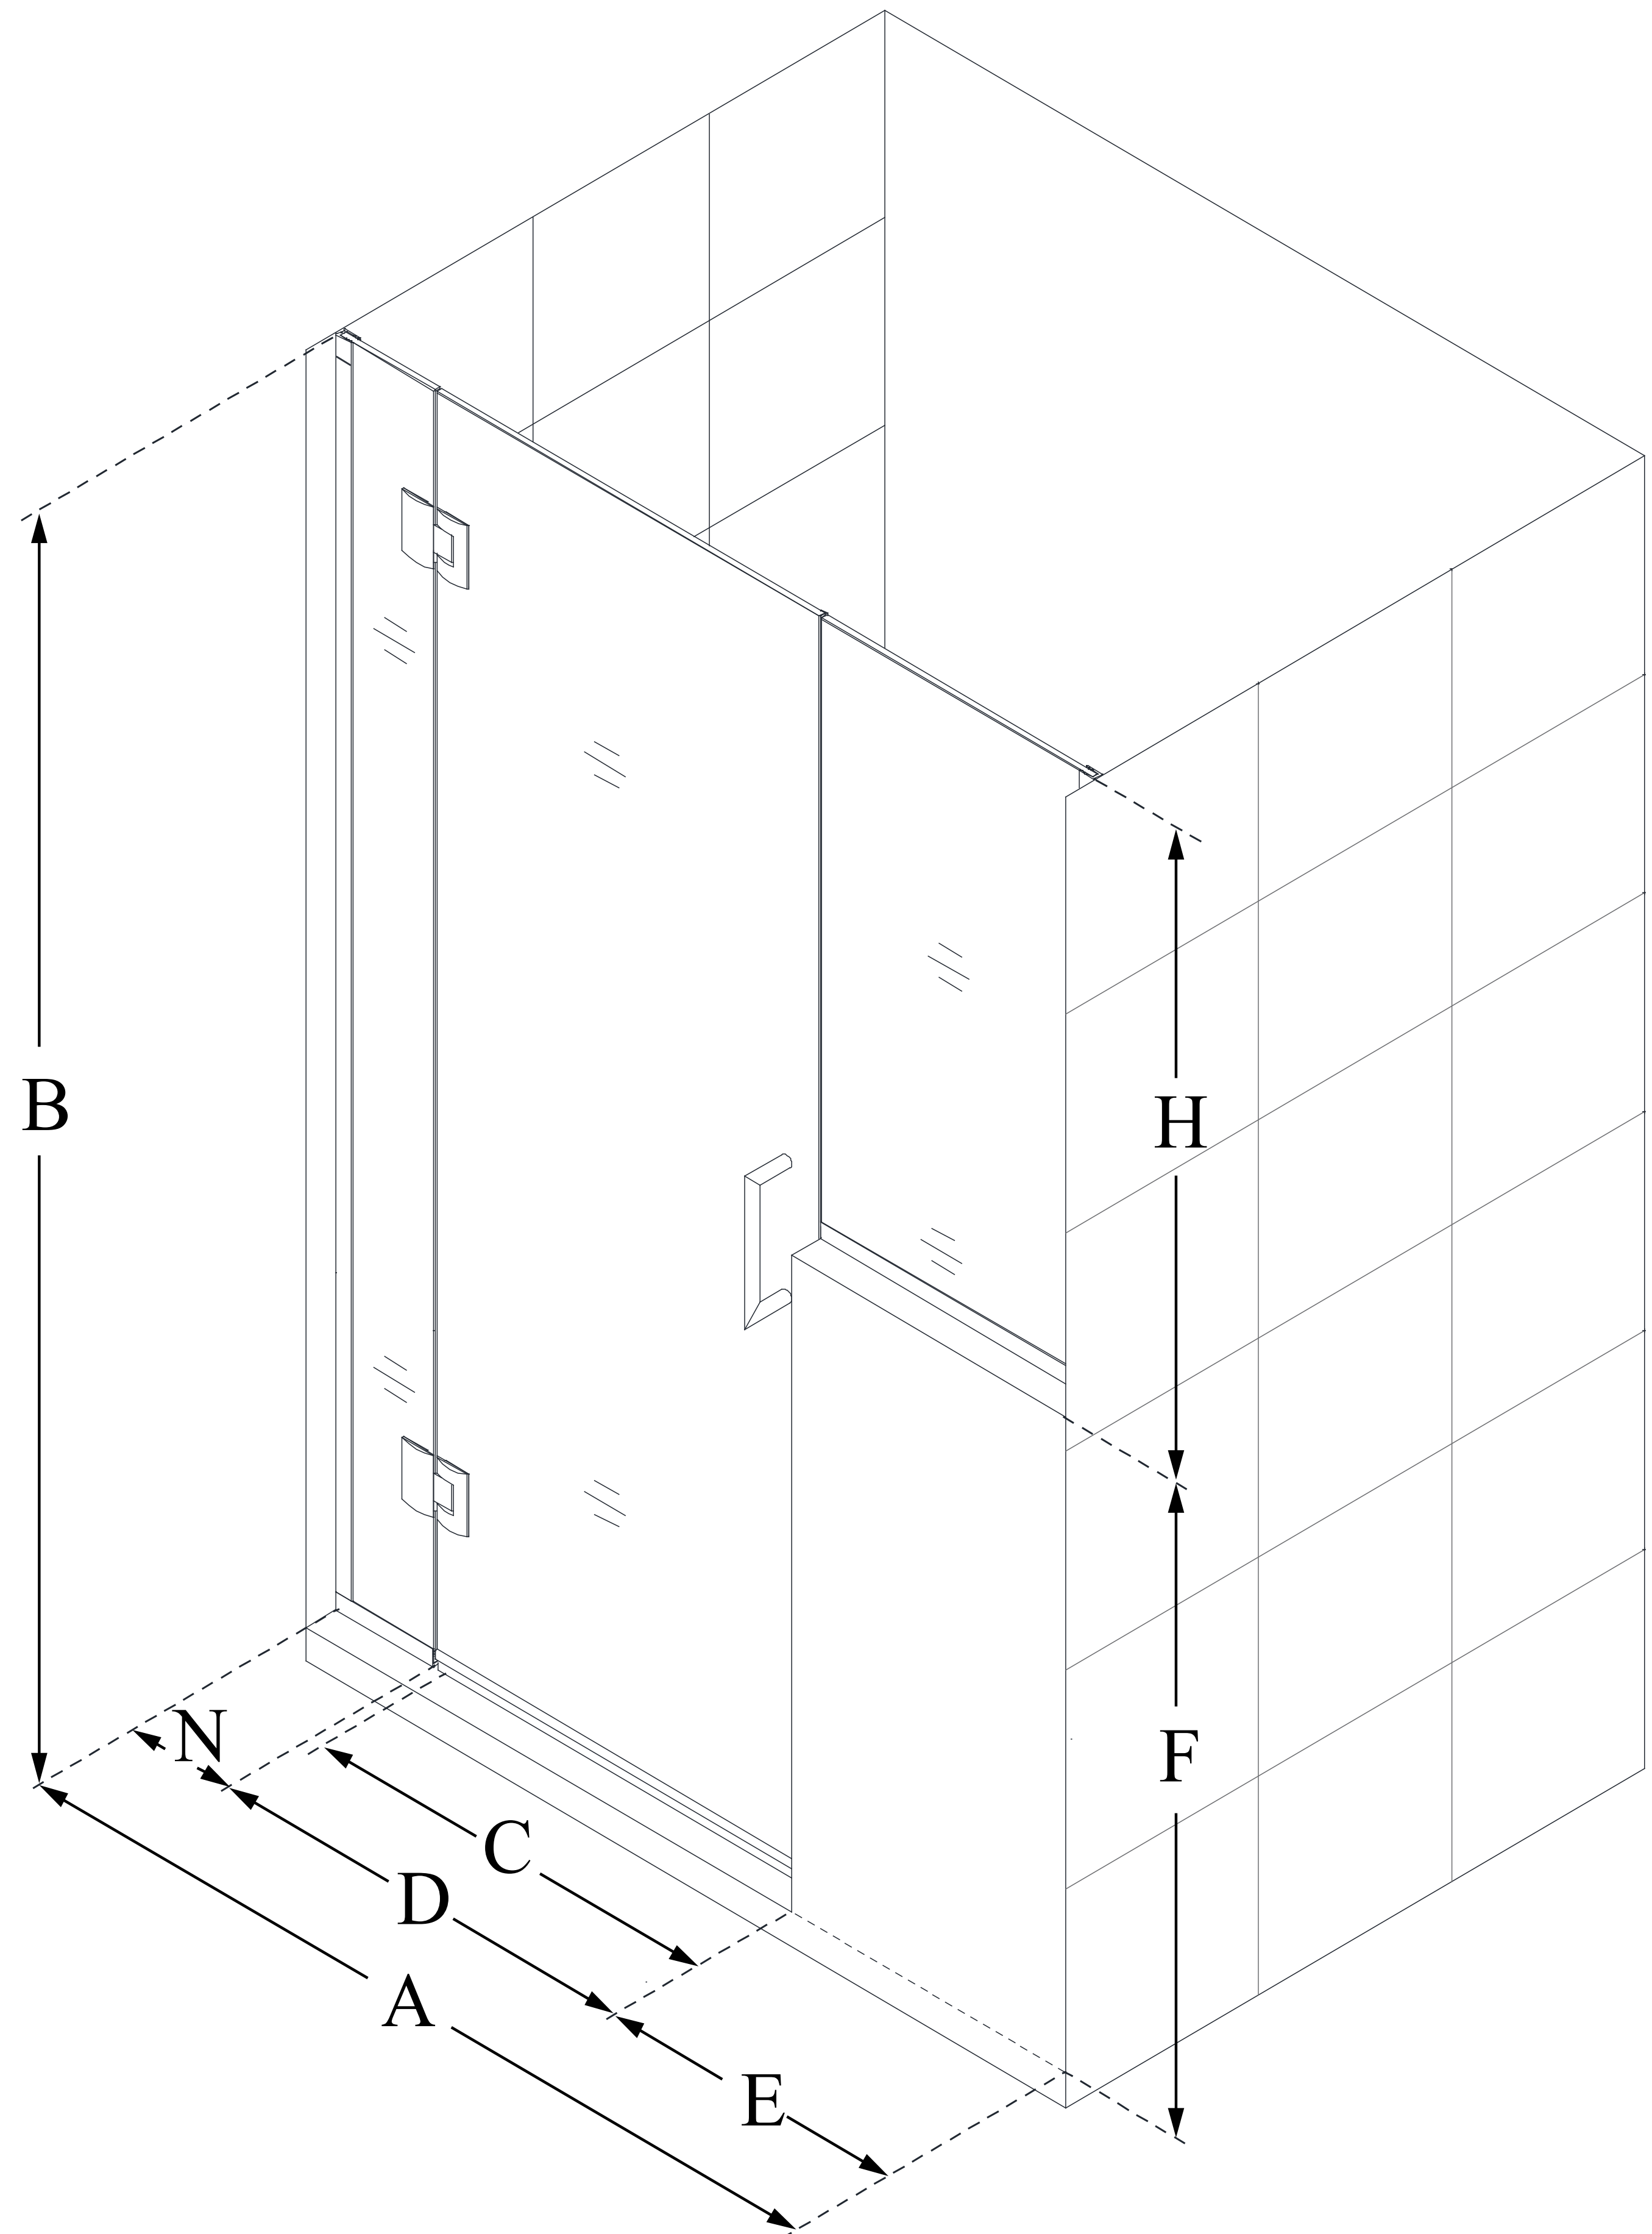

D1233036

UNIDOOR-X

DreamLine Unidoor-X 59-59 1/2
in. W x 72 in. H Frameless Hinged
Shower Door, Clear Glass

SWING DOOR

CONFIGURATION DIMENSIONS:

A: 59 - 59 1/2 in.

MODEL WIDTH

B: 72 in.

MODEL HEIGHT

C: 22 in.

ACCESS WIDTH

D: 23 in.

DOOR WIDTH

E: 30 in.

INLINE PANEL WIDTH

F: 36 in.

BUTTRESS WALL HEIGHT

H: 36 in.

BUTTRESS GLASS HEIGHT

N: 6 in.

HINGE PANEL WIDTH

DreamLine reserves the right to update or modify the hardware or materials pictured without prior notice for the purpose of product improvement and customer satisfaction.