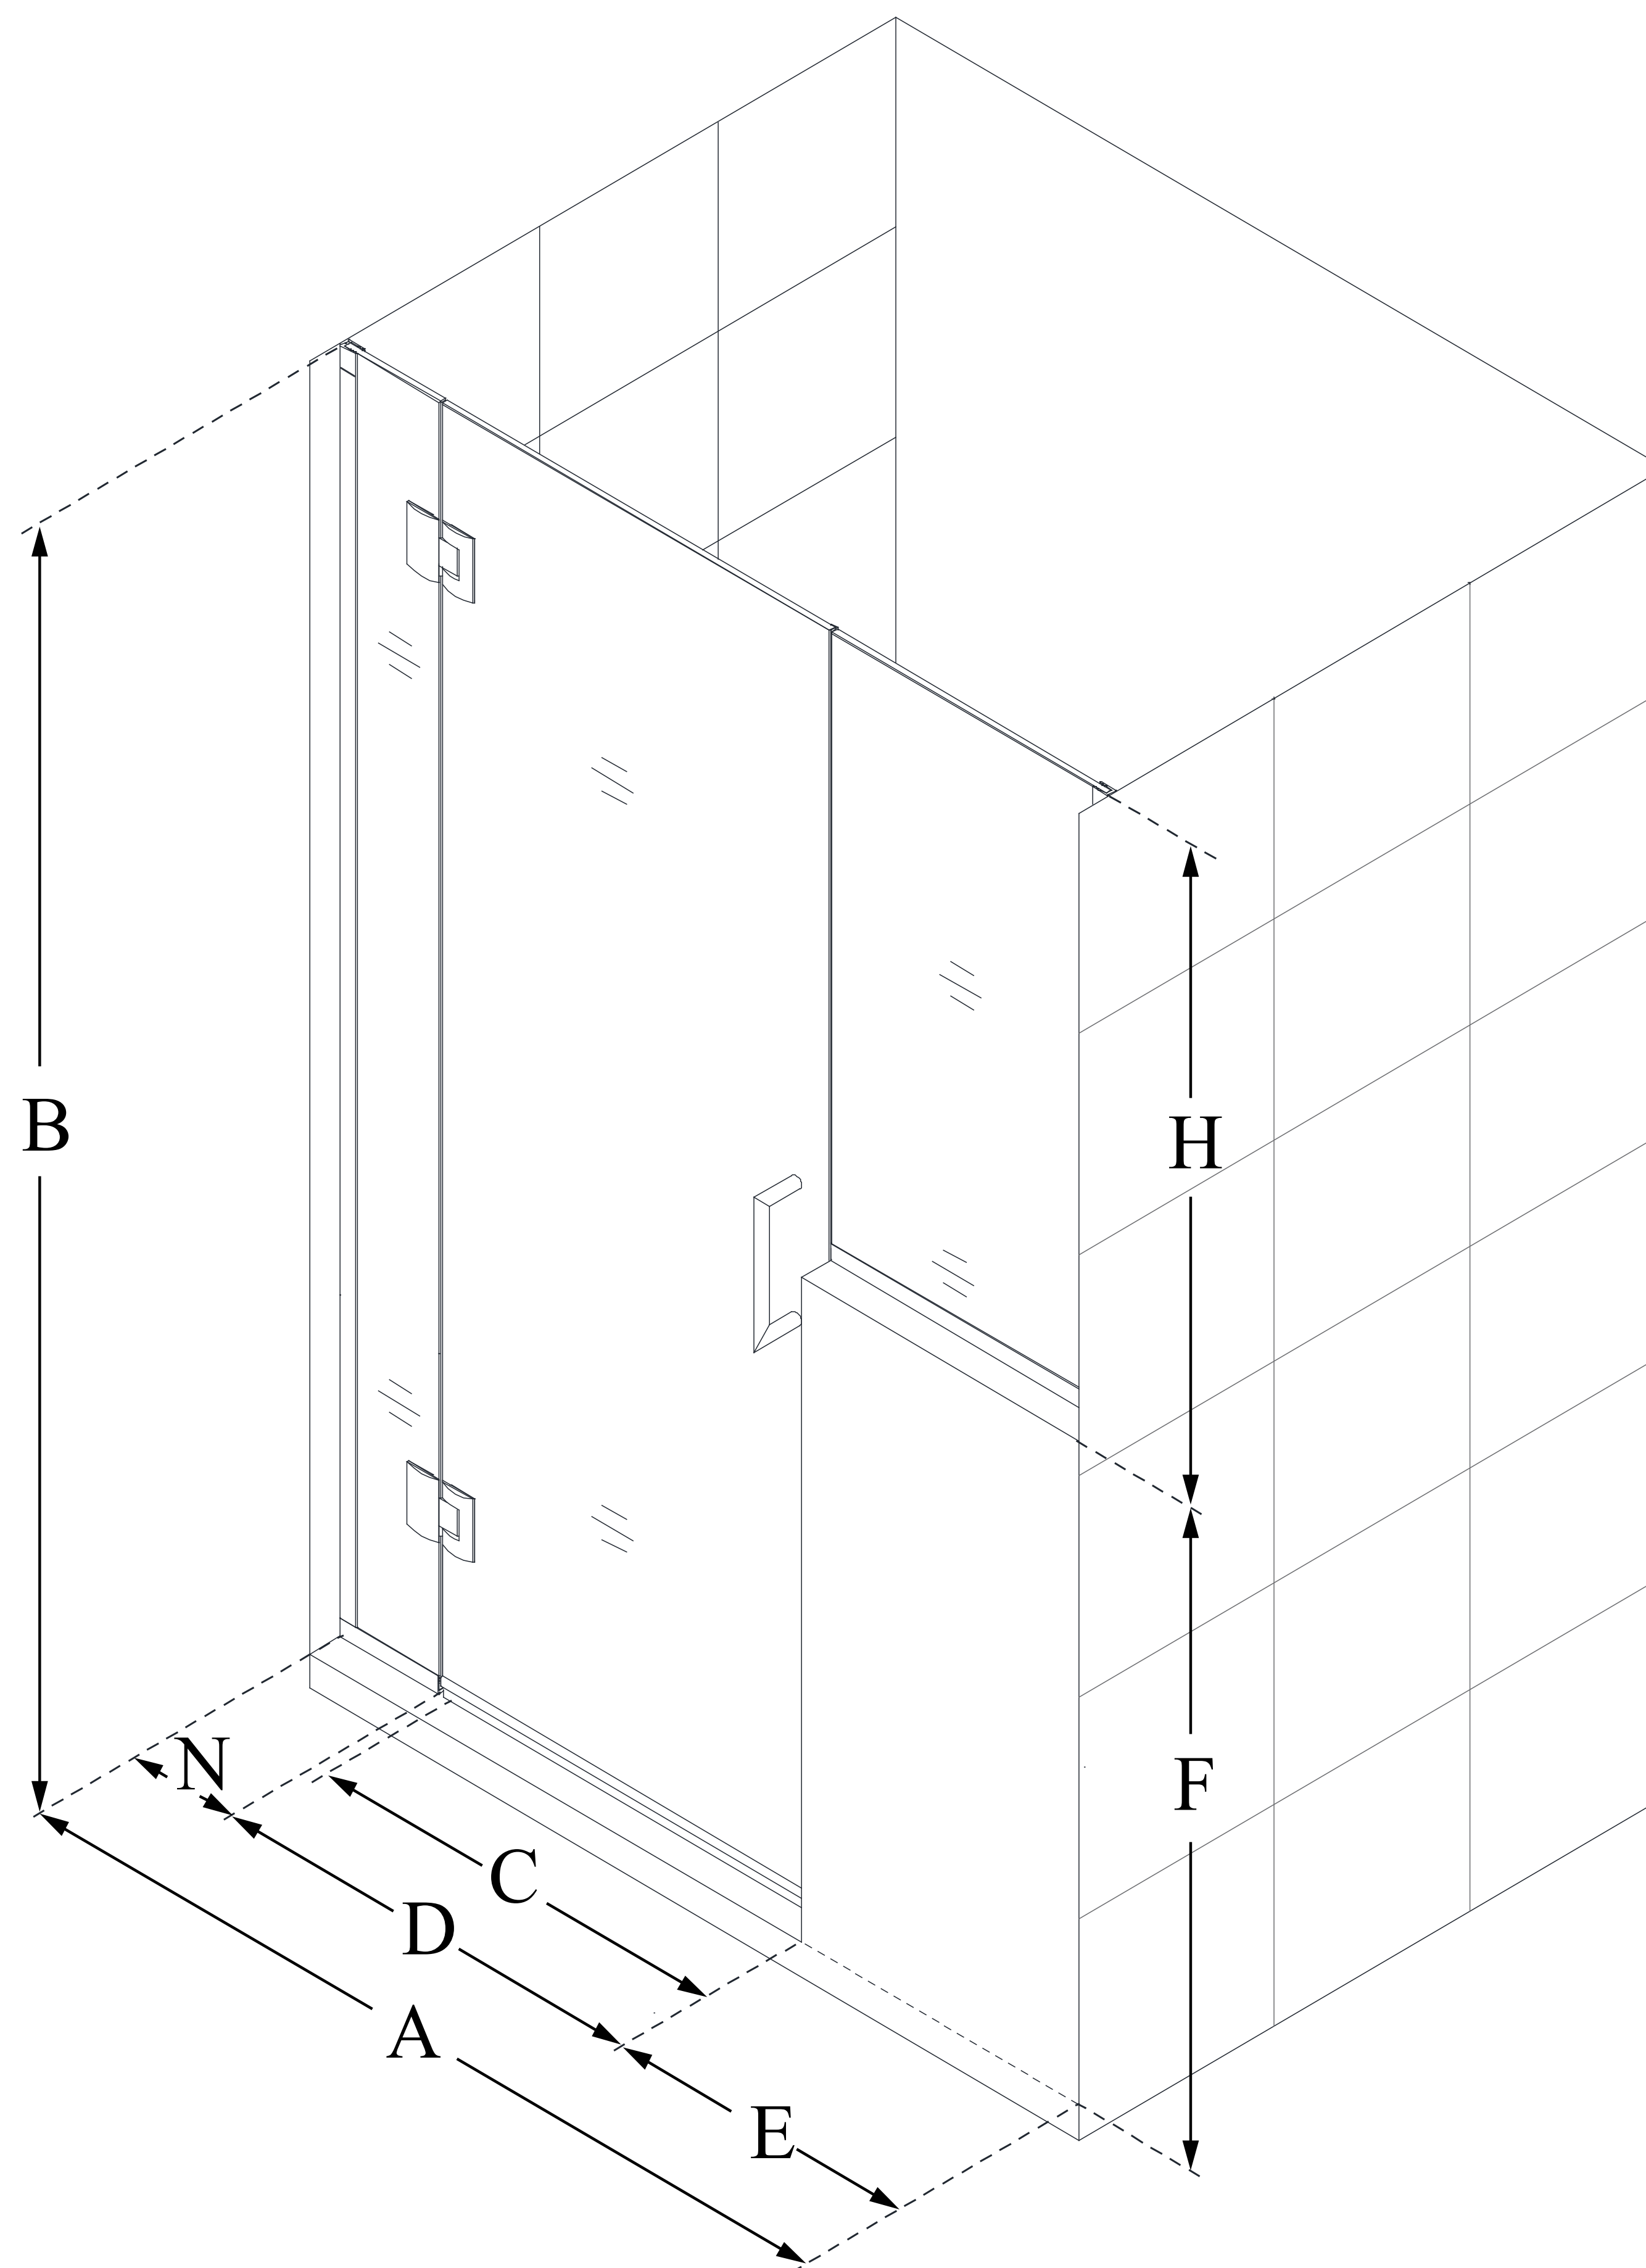

D1243036

UNIDOOR-X

DreamLine Unidoor-X 60-60 1/2
in. W x 72 in. H Frameless Hinged
Shower Door, Clear Glass

SWING DOOR

CONFIGURATION DIMENSIONS:

A: 60 - 60 1/2 in.

MODEL WIDTH

B: 72 in.

MODEL HEIGHT

C: 23 in.

ACCESS WIDTH

D: 24 in.

DOOR WIDTH

E: 30 in.

INLINE PANEL WIDTH

F: 36 in.

BUTTRESS WALL HEIGHT

H: 36 in.

BUTTRESS GLASS HEIGHT

N: 6 in.

HINGE PANEL WIDTH

DreamLine reserves the right to update or modify the hardware or materials pictured without prior notice for the purpose of product improvement and customer satisfaction.