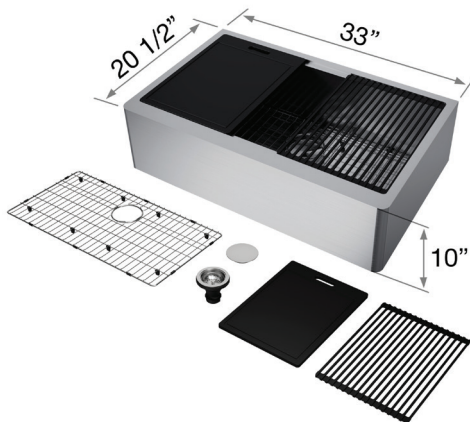

33 INCH OXFORD APRON FRONT STAINLESS STEEL FARMHOUSE KITCHEN SINK WITH ACCESSORIES

MODEL NUMBER	SINK TYPE
VGS3320FA	Farmhouse Sink

SINK DESCRIPTION

- 16 gauge, stainless steel
- 304 Stainless Steel
- Zero radius corners
- Elegant and functional drain grooves
- Long-lasting, easy-to-clean, satin finish
- Sound-muting insulation
- Rear drain placement

SINK DIMENSIONS

Bowl Size	31" x 16 1/8"
Sink Depth	10"
Exterior	33" x 20 1/2"
Gauge	16

PACKING LIST

- Sink
- Drain cover
- Grid
- Cutting board
- Strainer
- Roll up drying rack

TOP VIEW

FRONT VIEW