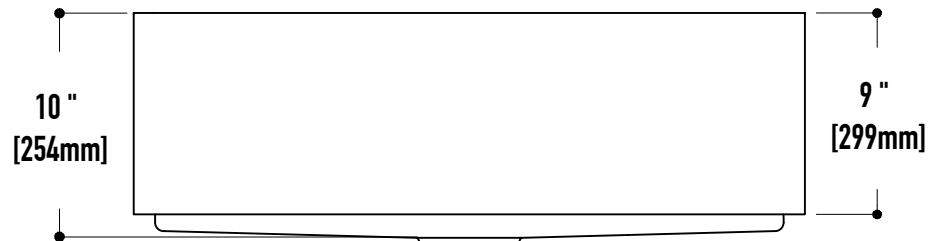

SINK DIMENSIONS

Bowl Size	31" x 16 1/8"
Sink Depth	10"
Exterior	33" x 20 1/2"
Gauge	16

PACKING LIST

- Sink
- Drain cover
- Grid
- Cutting board
- Strainer
- Roll up drying rack

TOP VIEW

FRONT VIEW