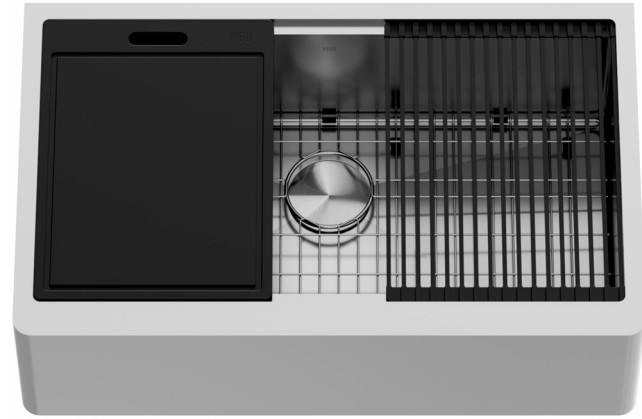

33 INCH OXFORD APRON FRONT STAINLESS STEEL FARMHOUSE KITCHEN SINK WITH ACCESSORIES

MODEL NUMBER	SINK TYPE
VGS3320FA	Farmhouse Sink

SINK DESCRIPTION

- 16 gauge, stainless steel
- 304 Stainless Steel
- Zero radius corners
- Elegant and functional drain grooves
- Long-lasting, easy-to-clean, satin finish
- Sound-muting insulation
- Rear drain placement

SINK DIMENSIONS

Bowl Size	31" x 16 1/8"
Sink Depth	10"
Exterior	33" x 20 1/2"
Gauge	16

PACKING LIST

- Sink
- Drain cover
- Grid
- Cutting board
- Strainer
- Roll up drying rack

TOP VIEW

FRONT VIEW