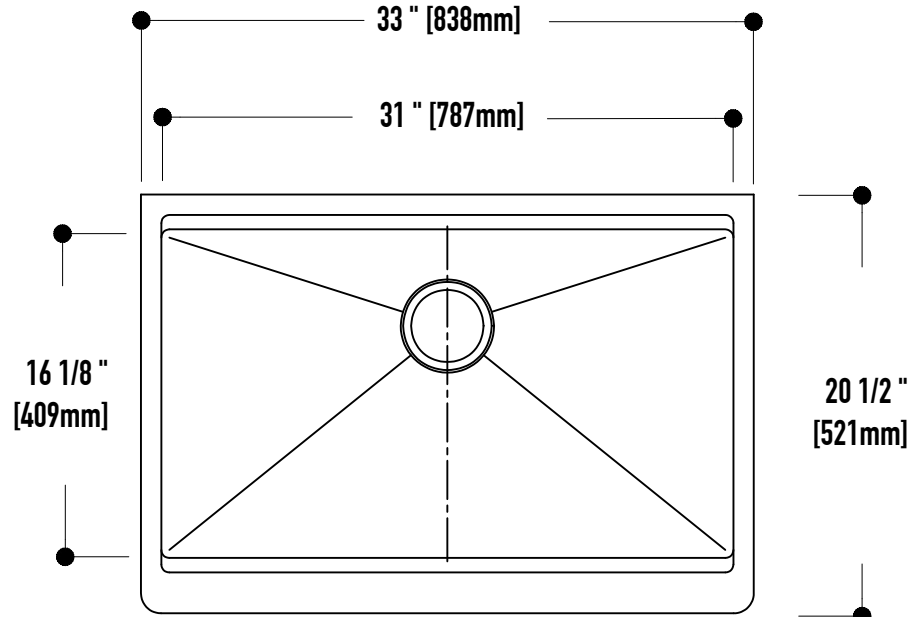

33 INCH OXFORD APRON FRONT STAINLESS STEEL FARMHOUSE KITCHEN SINK WITH ACCESSORIES

MODEL NUMBER	SINK TYPE
VGS3320FA	Farmhouse Sink

SINK DESCRIPTION

- 16 gauge, stainless steel
- 304 Stainless Steel
- Zero radius corners
- Elegant and functional drain grooves
- Long-lasting, easy-to-clean, satin finish
- Sound-muting insulation
- Rear drain placement

SINK DIMENSIONS

Bowl Size	31" x 16 1/8"
Sink Depth	10"
Exterior	33" x 20 1/2"
Gauge	16

PACKING LIST

- Sink
- Drain cover
- Grid
- Cutting board
- Strainer
- Roll up drying rack

TOP VIEW

FRONT VIEW