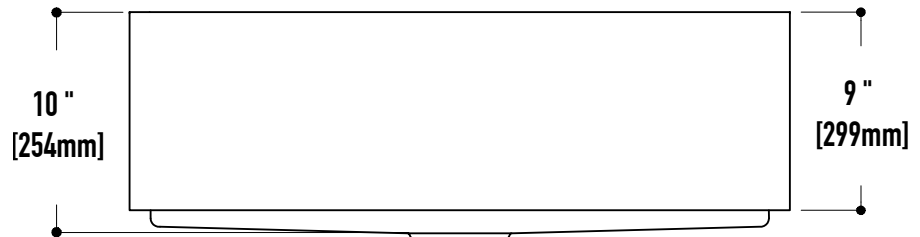

SINK DIMENSIONS

Bowl Size	28" x 16 1/8"
Sink Depth	10"
Exterior	30" x 20 1/2"
Gauge	16

PACKING LIST

- Sink
- Drain cover
- Grid
- Cutting board
- Strainer
- Roll up drying rack

TOP VIEW

FRONT VIEW