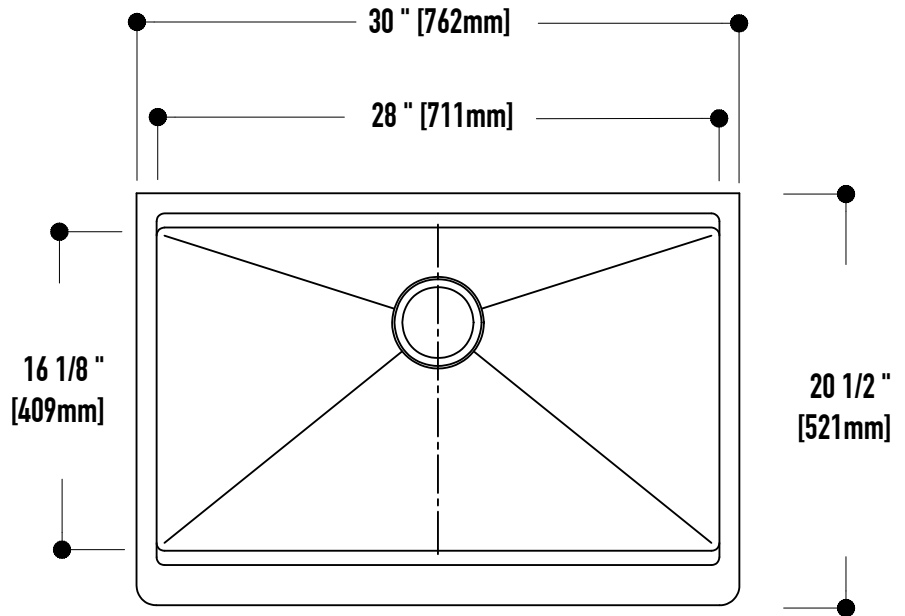

30 INCH OXFORD APRON FRONT STAINLESS STEEL FARMHOUSE KITCHEN SINK WITH ACCESSORIES

MODEL NUMBER	SINK TYPE
VGS3020FA	Farmhouse Sink

SINK DESCRIPTION

- 16 gauge, stainless steel
- 304 Stainless Steel
- Zero radius corners
- Elegant and functional drain grooves
- Long-lasting, easy-to-clean, satin finish
- Sound-muting insulation
- Rear drain placement

SINK DIMENSIONS

Bowl Size	28" x 16 1/8"
Sink Depth	10"
Exterior	30" x 20 1/2"
Gauge	16

PACKING LIST

- Sink
- Drain cover
- Grid
- Cutting board
- Strainer
- Roll up drying rack

TOP VIEW

FRONT VIEW