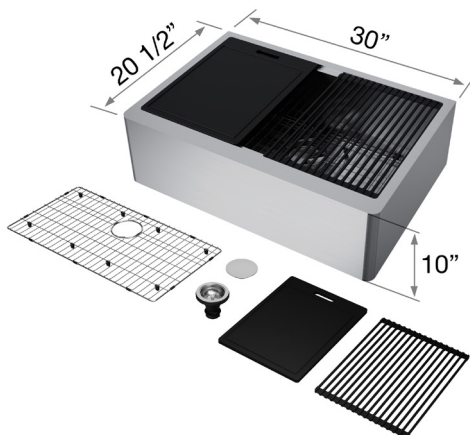

30 INCH OXFORD APRON FRONT STAINLESS STEEL FARMHOUSE KITCHEN SINK WITH ACCESSORIES

MODEL NUMBER	SINK TYPE
VGS3020FA	Farmhouse Sink

SINK DESCRIPTION

- 16 gauge, stainless steel
- 304 Stainless Steel
- Zero radius corners
- Elegant and functional drain grooves
- Long-lasting, easy-to-clean, satin finish
- Sound-muting insulation
- Rear drain placement

SINK DIMENSIONS

Bowl Size	28" x 16 1/8"
Sink Depth	10"
Exterior	30" x 20 1/2"
Gauge	16

PACKING LIST

- Sink
- Drain cover
- Grid
- Cutting board
- Strainer
- Roll up drying rack

TOP VIEW

FRONT VIEW