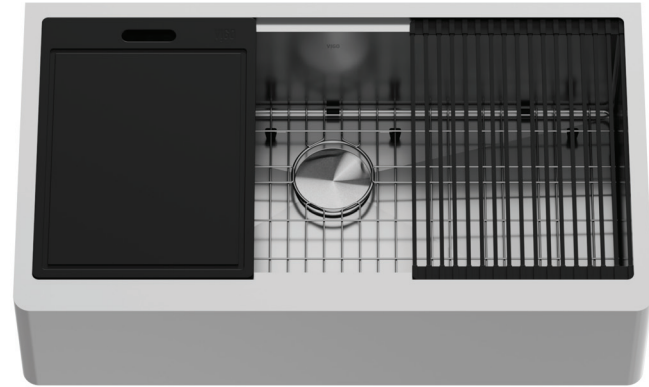

36 INCH OXFORD APRON FRONT STAINLESS STEEL FARMHOUSE KITCHEN SINK WITH ACCESSORIES

MODEL NUMBER	SINK TYPE
VGS3620FA	Farmhouse Sink

SINK DESCRIPTION

- 16 gauge, stainless steel
- 304 Stainless Steel
- Zero radius corners
- Elegant and functional drain grooves
- Long-lasting, easy-to-clean, satin finish
- Sound-muting insulation
- Rear drain placement

SINK DIMENSIONS

Bowl Size	34" x 16 1/8"
Sink Depth	10"
Exterior	36" x 20 1/2"
Gauge	16

PACKING LIST

- Sink
- Drain cover
- Grid
- Cutting board
- Strainer
- Roll up drying rack

TOP VIEW