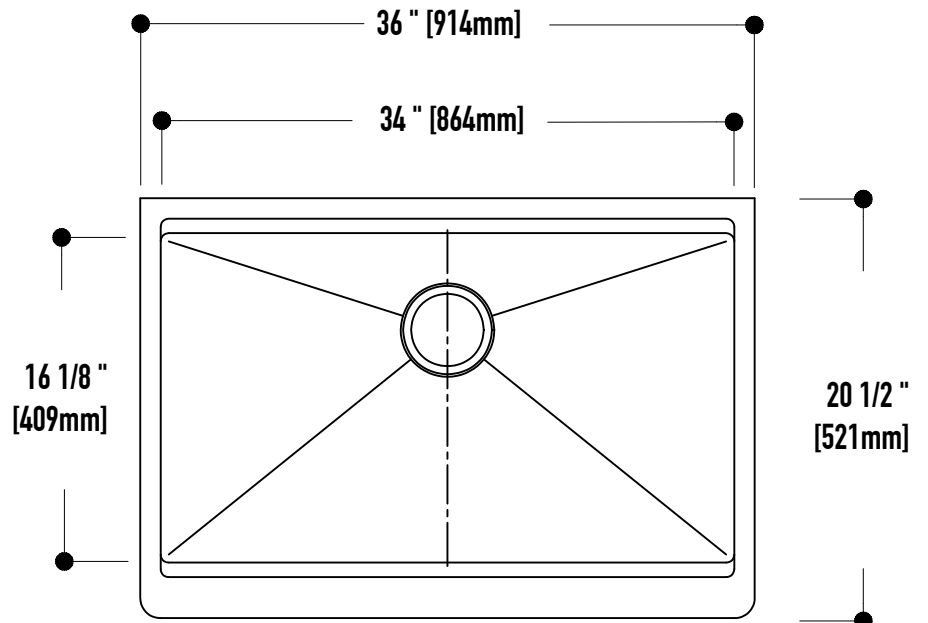

36 INCH OXFORD APRON FRONT STAINLESS STEEL FARMHOUSE KITCHEN SINK WITH ACCESSORIES

MODEL NUMBER	SINK TYPE
VGS3620FA	Farmhouse Sink

SINK DESCRIPTION

- 16 gauge, stainless steel
- 304 Stainless Steel
- Zero radius corners
- Elegant and functional drain grooves
- Long-lasting, easy-to-clean, satin finish
- Sound-muting insulation
- Rear drain placement

SINK DIMENSIONS

Bowl Size	34" x 16 1/8"
Sink Depth	10"
Exterior	36" x 20 1/2"
Gauge	16

PACKING LIST

- Sink
- Drain cover
- Grid
- Cutting board
- Strainer
- Roll up drying rack

TOP VIEW