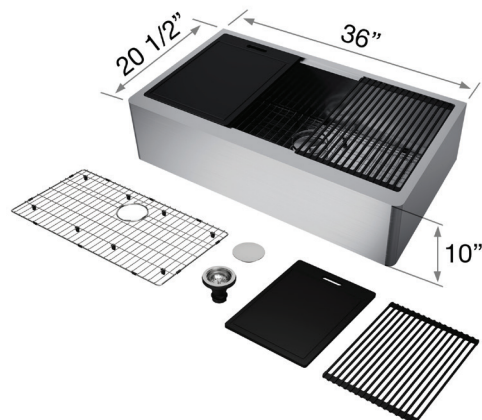

36 INCH OXFORD APRON FRONT STAINLESS STEEL FARMHOUSE KITCHEN SINK WITH ACCESSORIES

MODEL NUMBER	SINK TYPE
VGS3620FA	Farmhouse Sink

SINK DESCRIPTION

- 16 gauge, stainless steel
- 304 Stainless Steel
- Zero radius corners
- Elegant and functional drain grooves
- Long-lasting, easy-to-clean, satin finish
- Sound-muting insulation
- Rear drain placement

SINK DIMENSIONS

Bowl Size	34" x 16 1/8"
Sink Depth	10"
Exterior	36" x 20 1/2"
Gauge	16

PACKING LIST

- Sink
- Drain cover
- Grid
- Cutting board
- Strainer
- Roll up drying rack

TOP VIEW