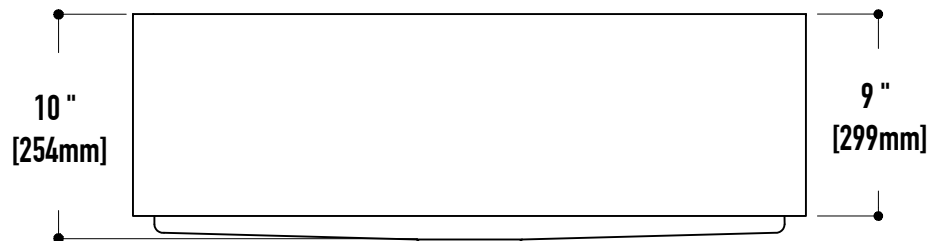

TOP VIEW

FRONT VIEW