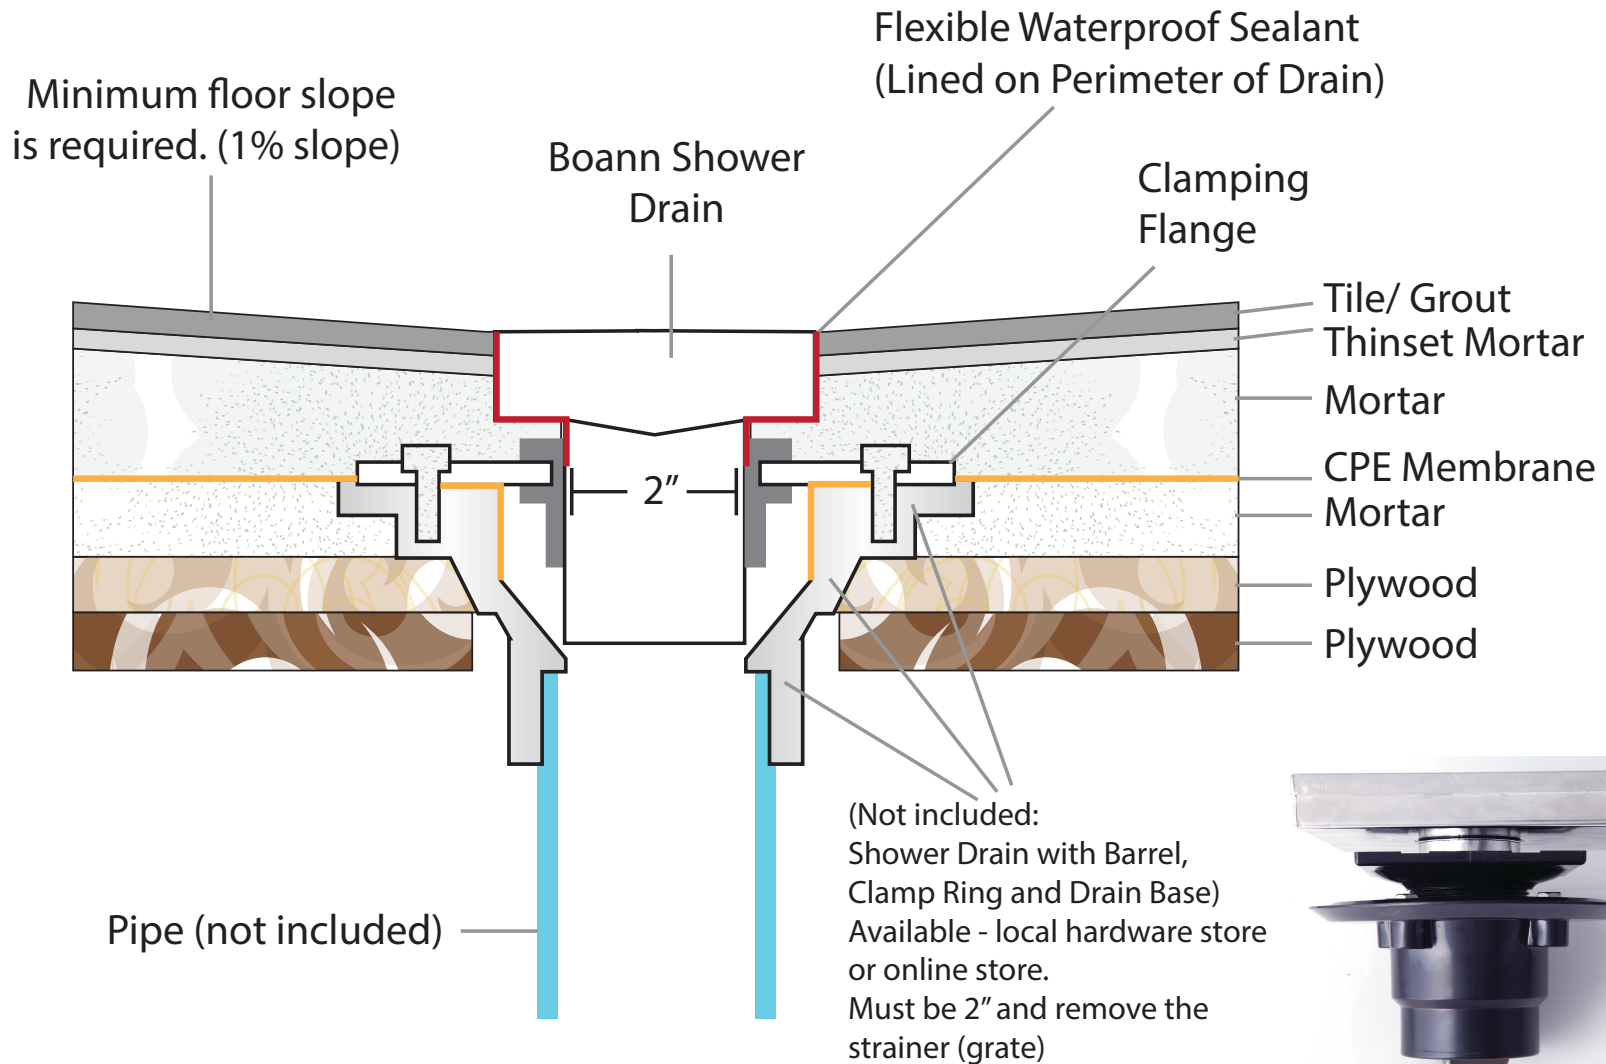

Boann Shower Drain Installation

It is recommended that installation of this product is done only by a licensed professional plumber. Boann takes no responsibility for any damage or product failure due to improper installation, misuse or the failure to adequately utilize a licensed professional.