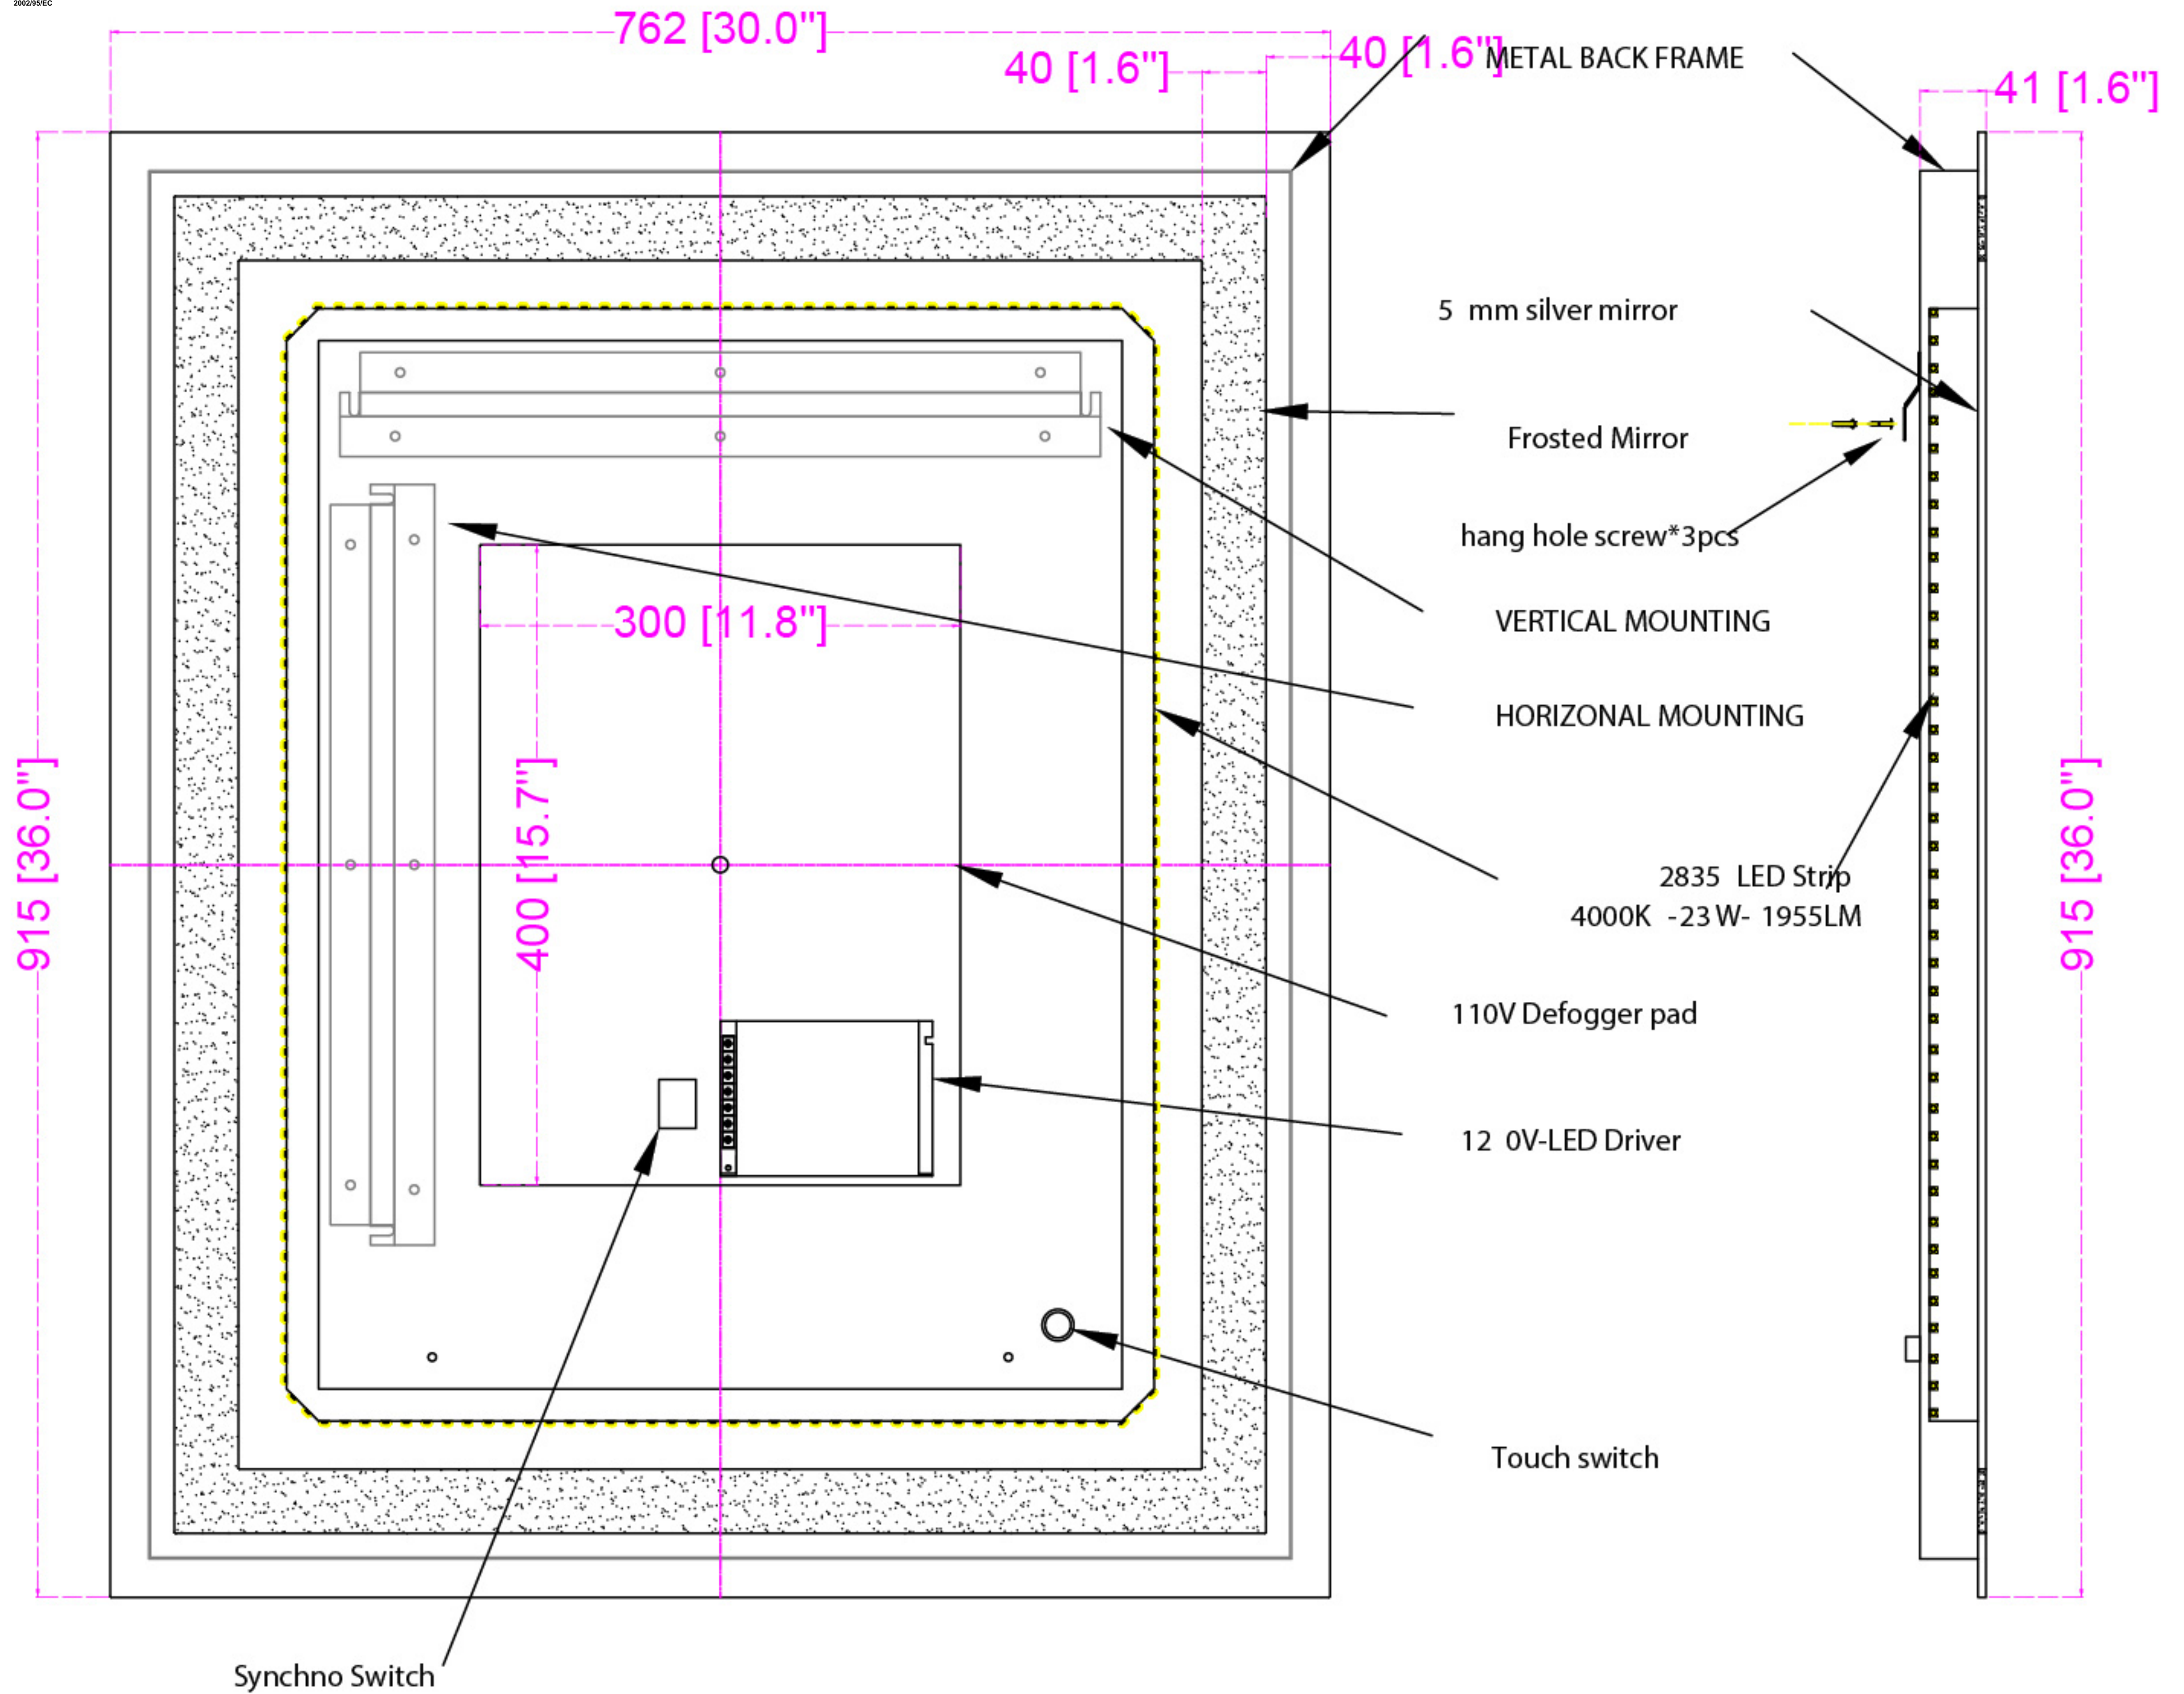

Please note: you can only choose either vertical **or** horizontal mounting.
 Only one set of mounting provided.

M13AT3036W frosted mirror

Please note: you can only choose either vertical **or** horizontal mounting.
 Only one set of mounting provided.

M13AT3036W frosted mirror