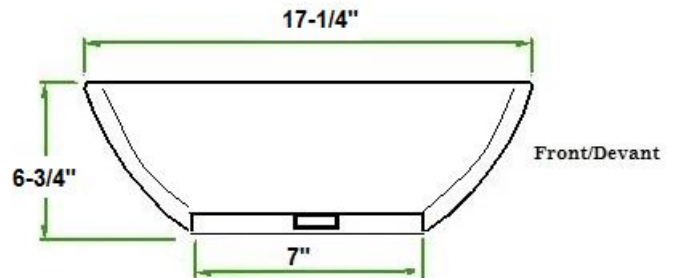

1" bordure couleur / 1" color border

BOL 20
BOL 10

Features:

- * Vitreous china.
- * Above-counter.
- * With overflow.
- * No faucet hole, requires wall or counter-mount faucet.