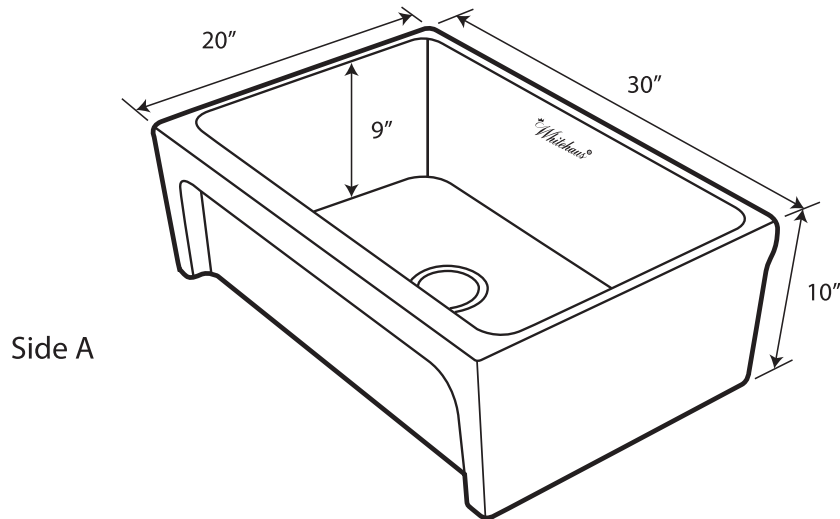

WHQ5530

As Whitehaus Collection® Farmhaus Fireclay Sinks are individually handmade, sink sizes can vary and all dimensions are approximate. We strongly recommend that your sink be supplied to your cabinetmaker prior to the fabrication of your kitchen cabinets and countertops. Cutouts are not to be made until they are checked against your sink. Whitehaus Collection® recommends the use of a protective grid in the bottom of the sink to avoid potential scuffing from heavy-duty cookware.