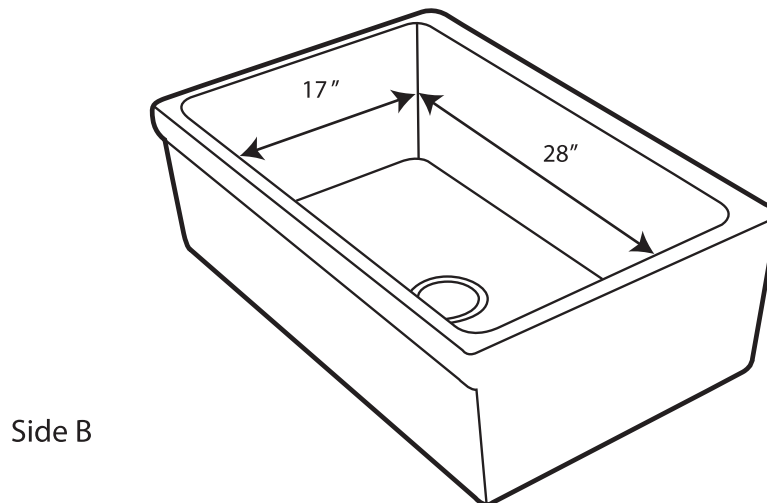

WHQ5530

As Whitehaus Collection® Farmhaus Fireclay Sinks are individually handmade, sink sizes can vary and all dimensions are approximate. We strongly recommend that your sink be supplied to your cabinetmaker prior to the fabrication of your kitchen cabinets and countertops. Cutouts are not to be made until they are checked against your sink. Whitehaus Collection® recommends the use of a protective grid in the bottom of the sink to avoid potential scuffing from heavy-duty cookware.