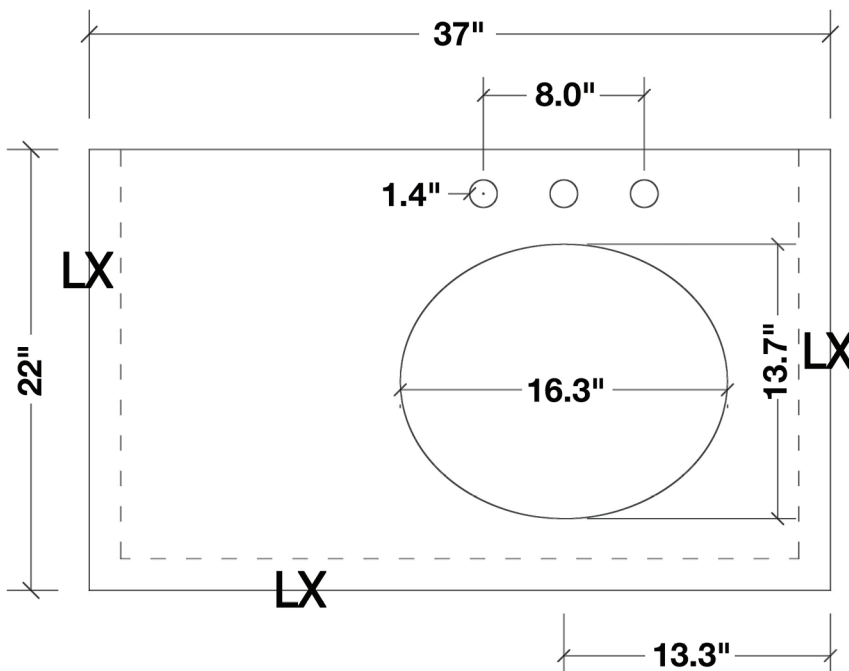

ARIEL

CARRARA WHITE MARBLE COUNTERTOP

MODEL: A037S-R-CT

1. Dimensions 37" W x 22" D x 1.5" H
2. Features
3. Carrara White Marble Countertop w/ 1.5" Edge and Matching Backsplash
   - Countertop Pre-Drilled for 8" Widespread Faucets
   - One Ceramic, Round, UPC Certified Under-Mount Sink
   - Matching Backsplash Included

All stone tops are finished by hand, pre-drilled for 8" widespread faucets, and double-sealed for scratch resistance and long term durability.

BACK SPLASH

TOP VIEW

1.5" EDGE SIDE VIEW