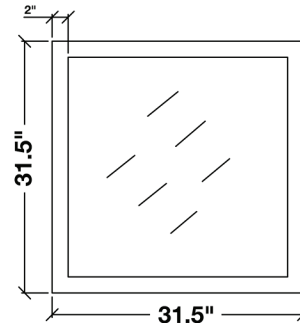

## CAMBRIDGE 37" SINGLE SINK VANITY SET

MODEL: A037S-R

Cabinet Size	36" W x 21.5" D x 33.5" H
Mirror Size	31.5" W x 31.5" H
Features	<ul style="list-style-type: none"> <li>• Solid Wood Construction</li> <li>• Two Soft-Closing Doors</li> <li>• Five Full-Extension, Dove-Tail Construction, Soft-Closing Drawers</li> <li>• Satin Nickel Finish Hardware</li> <li>• Matching Framed Mirror Included</li> </ul>

### COLLECTION:

ARIEL CAMBRIDGE

FRONT

BACK VIEW

SIDE VIEW

MIRROR VIEW

## CARRARA WHITE MARBLE COUNTERTOP

MODEL: A037S-R-CT

- Dimensions 37" W x 22" D x 1.5" H
- Features
- Carrara White Marble Countertop w/ 1.5" Edge and Matching Backsplash
  - Countertop Pre-Drilled for 8" Widespread Faucets
  - One Ceramic, Round, UPC Certified Under-Mount Sink
  - Matching Backsplash Included

### MODÈLE: A037S-R

Dimensions de l'armoire 36" L x 21.5" P x 33.5" H

Dimensions du miroir 31.5" L x 31.5" H