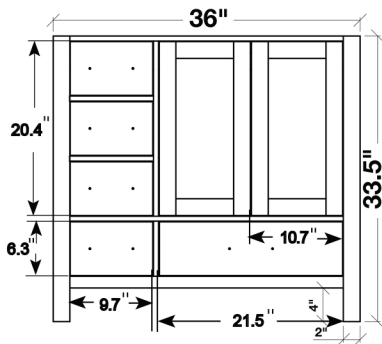

COLLECTION:

ARIEL CAMBRIDGE

FRONT