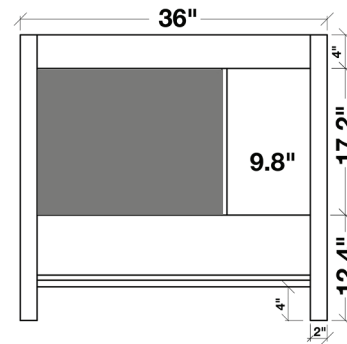

ARIEL

CAMBRIDGE 37" SINGLE SINK VANITY SET

MODEL: A037S-R

Cabinet Size	36" W x 21.5" D x 33.5" H
Mirror Size	31.5" W x 31.5" H
Features	• Solid Wood Construction • Two Soft-Closing Doors • Five Full-Extension, Dove-Tail Construction, Soft-Closing Drawers • Satin Nickel Finish Hardware • Matching Framed Mirror Included

COLLECTION:

ARIEL CAMBRIDGE

SIDE VIEW