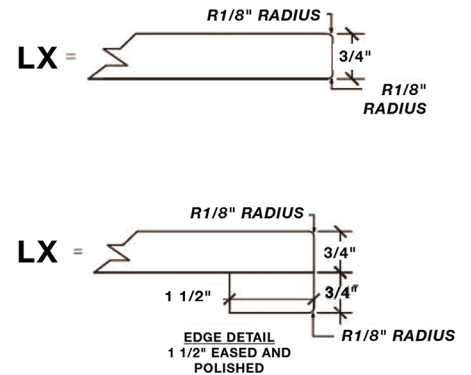

1.5" EDGE SIDE VIEW