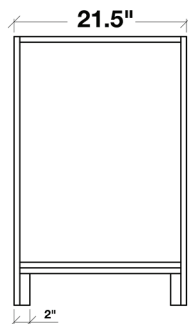

ARIEL

ENSEMBLE MEUBLE-LAVABO CAMBRIDGE 37" AVEC ÉVIER SIMPLE

MODÈLE: A037S-R

Dimensions de l'armoire 36" L x 21.5" P x 33.5" H

Dimensions du miroir 31.5" L x 31.5" H

Caractéristiques

- Fait en bois massif
- Deux portes à fermeture en douceur
- Cinq tiroirs à extension complète, à queue d'aronde et à fermeture en douceur
- Quincaillerie au fini nickel satiné
- Miroir à cadre assorti inclus

COLLECTION:

ARIEL CAMBRIDGE

VUE DE FACE

VUE ARRIÈRE

VUE DE CÔTÉ

VUE DU MIROIR