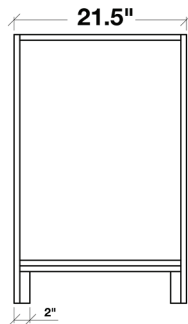

## CAMBRIDGE 37" SINGLE SINK VANITY SET

MODEL: A037S-R

Cabinet Size	36" W x 21.5" D x 33.5" H
Mirror Size	31.5" W x 31.5" H
Features	<ul style="list-style-type: none"> <li>• Solid Wood Construction</li> <li>• Two Soft-Closing Doors</li> <li>• Five Full-Extension, Dove-Tail Construction, Soft-Closing Drawers</li> <li>• Satin Nickel Finish Hardware</li> <li>• Matching Framed Mirror Included</li> </ul>

### COLLECTION:

ARIEL CAMBRIDGE

FRONT

BACK VIEW

SIDE VIEW

MIRROR VIEW

## CARRARA WHITE MARBLE COUNTERTOP

MODEL: A037S-R-CT

- Dimensions 37" W x 22" D x 1.5" H
- Features
- Carrara White Marble Countertop w/ 1.5" Edge and Matching Backsplash
  - Countertop Pre-Drilled for 8" Widespread Faucets
  - One Ceramic, Round, UPC Certified Under-Mount Sink
  - Matching Backsplash Included

### MODÈLE: A037S-R

Dimensions de l'armoire 36" L x 21.5" P x 33.5" H

Dimensions du miroir 31.5" L x 31.5" H