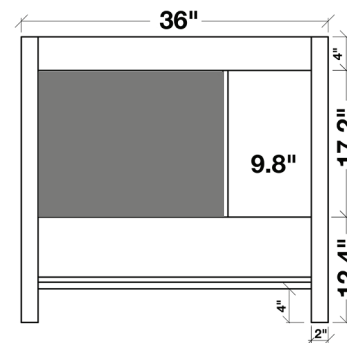

VUE ARRIÈRE