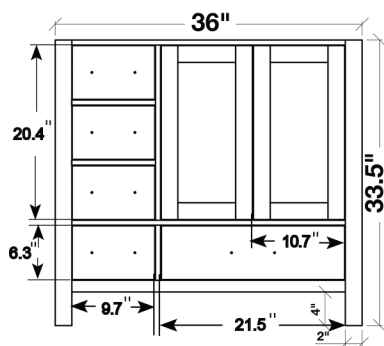

ARIEL

ENSEMBLE MEUBLE-LAVABO CAMBRIDGE 37" AVEC ÉVIER SIMPLE

MODÈLE: A037S-R

Dimensions de l'armoire 36" L x 21.5" P x 33.5" H

Dimensions du miroir 31.5" L x 31.5" H

Caractéristiques

- Fait en bois massif
- Deux portes à fermeture en douceur
- Cinq tiroirs à extension complète, à queue d'aronde et à fermeture en douceur
- Quincaillerie au fini nickel satiné
- Miroir à cadre assorti inclus

COLLECTION:

ARIEL CAMBRIDGE

VUE DE FACE

VUE ARRIÈRE

VUE DE CÔTÉ

VUE DU MIROIR