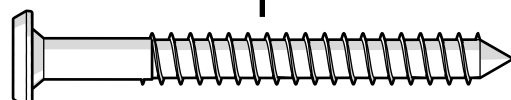

TOOLS

4mm T-handle hex key (included)

PARTS

A x2

1.75" Bolt — H.25-20X1.75

B x4

1.75" Screw — H.27X1.75

C x5

2.5" Screw — H.27X2.5

1 Do not tighten bolts

Tighten bolts