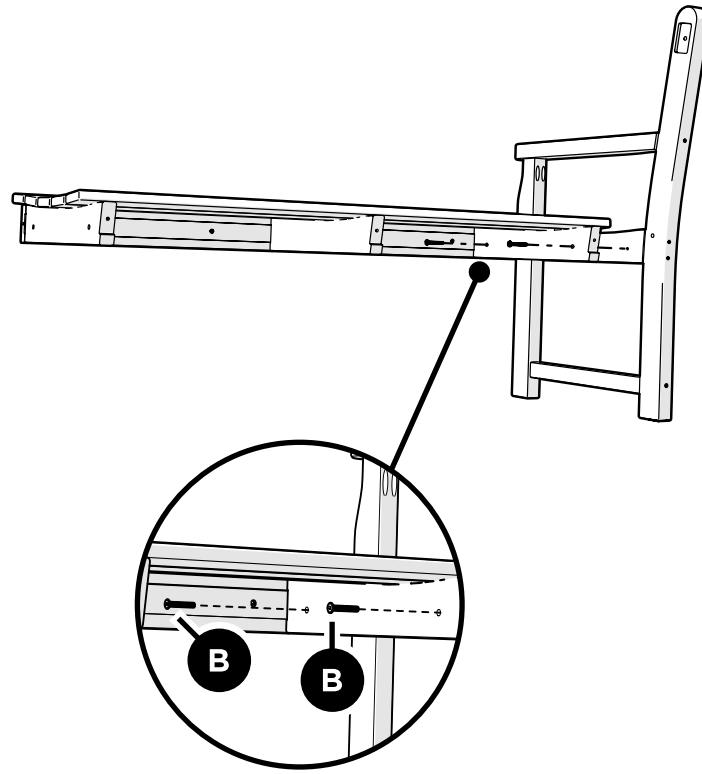

TOOLS

4mm T-handle hex key (included)

PARTS

A x2

1.75" Bolt — H.25-20X1.75

B x4

1.75" Screw — H.27X1.75

C x5

2.5" Screw — H.27X2.5

1 Do not tighten bolts

Tighten bolts