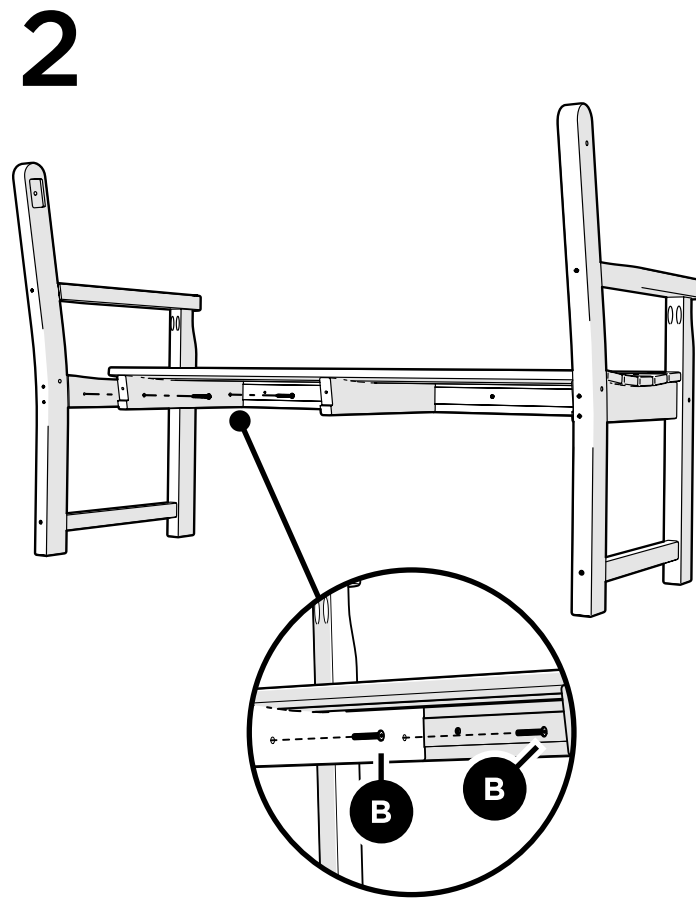

A x2

B x4

C x5

1 Do not tighten bolts