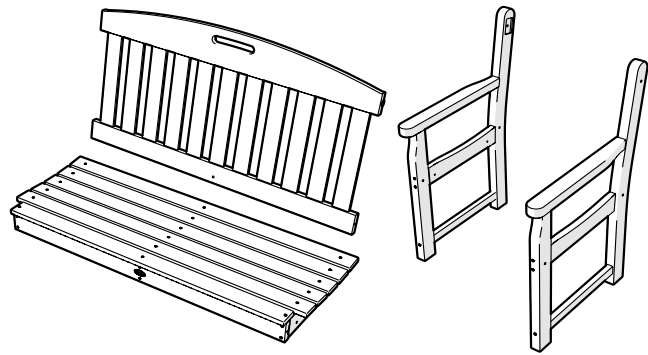

TOOLS

PARTS