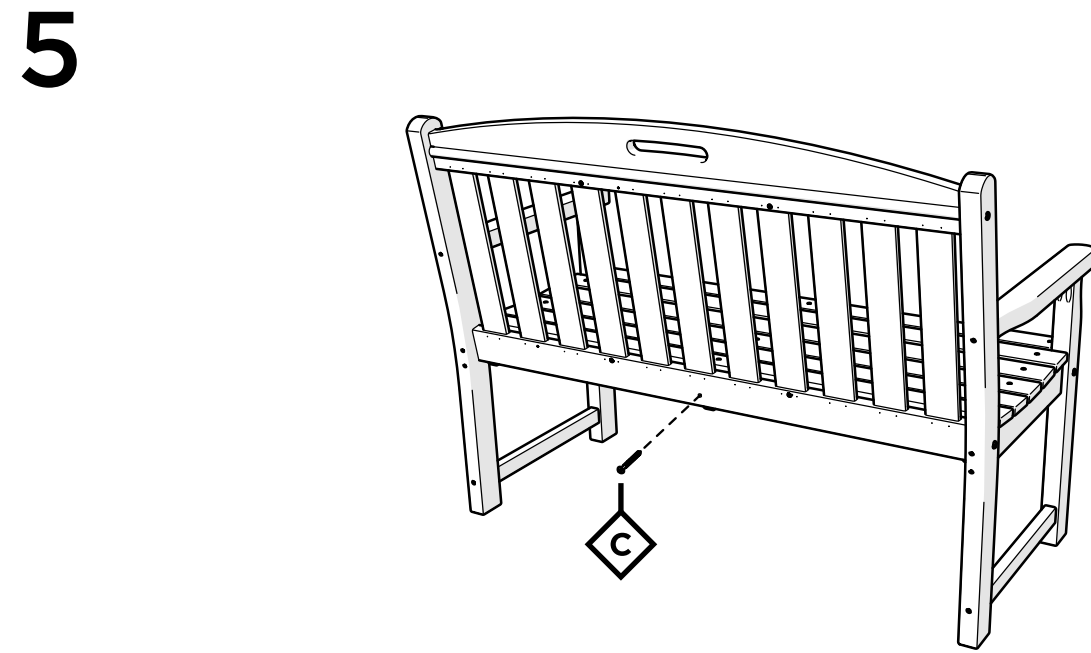

A x2

B x4

C x5

1 Do not tighten bolts