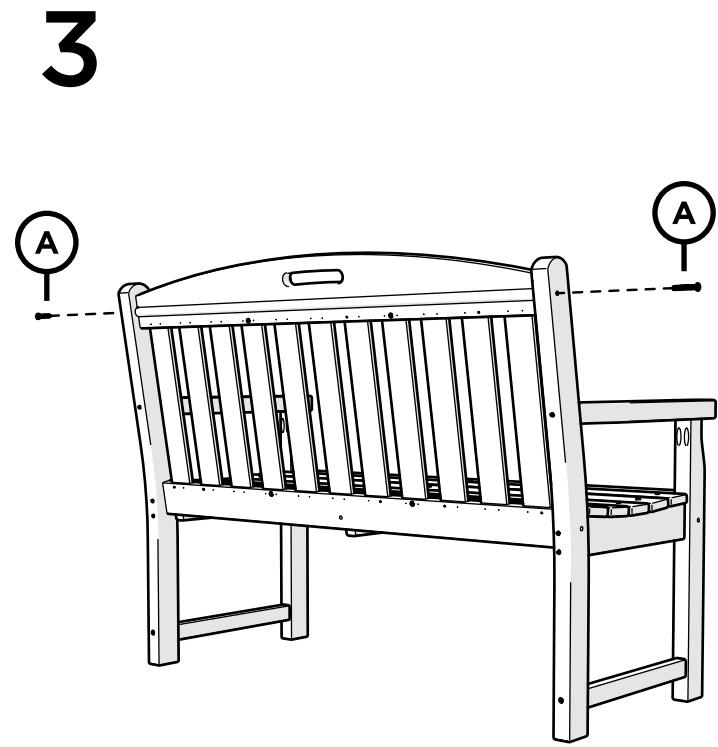

A x2

B x4

C x5

1 Do not tighten bolts