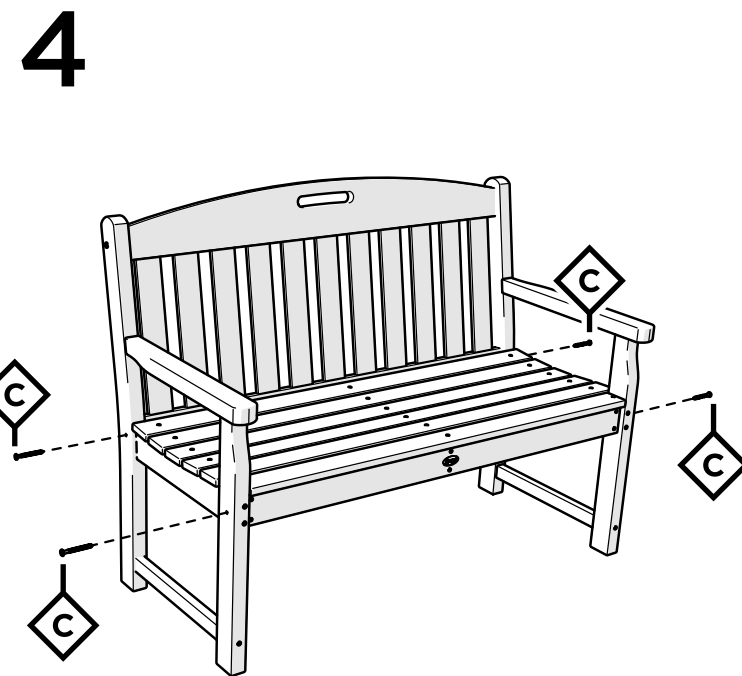

A x2

B x4

C x5

1 Do not tighten bolts