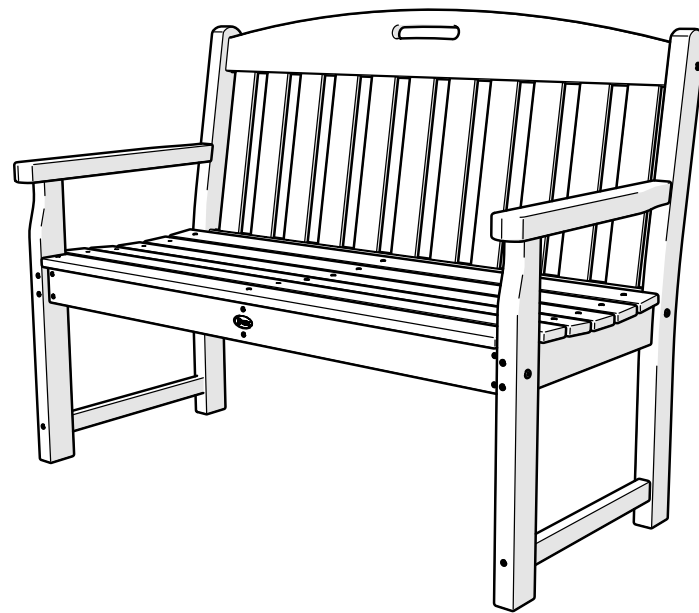

Assembly Instructions

TXB48

Yacht Club 48" Bench

..... 20-Year Warranty

To view our full warranty, please visit
trexfurniture.com/warranty

..... Share your space

We love to see where our furniture
ends up — snap a pic and share
it with us on Facebook!
[facebook.com/trexfurniture](https://www.facebook.com/trexfurniture)