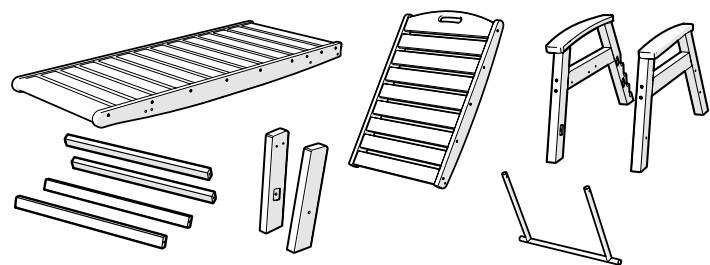

TOOLS

4mm T-handle hex key (included)

4mm hex key (included)

PARTS

A x2

1.5" Screw — H.27X1.5

B x10

2" Screw — H.27X2