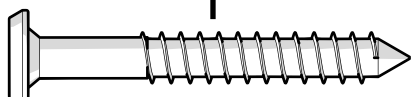

TOOLS

4mm T-handle hex key (included)

4mm hex key (included)

PARTS

A x2

1.5" Screw — H.27X1.5

B x10

2" Screw — H.27X2