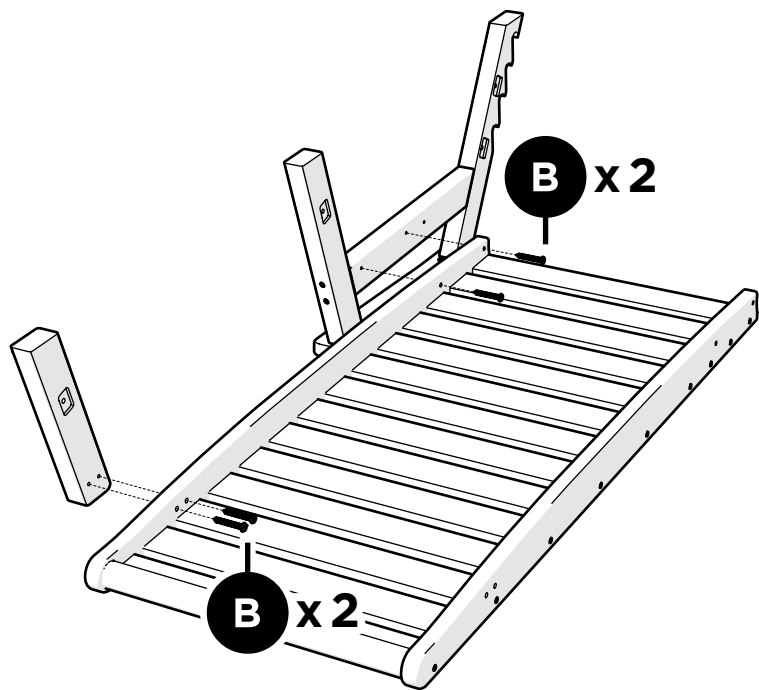

A x2

B x10

C x8

1