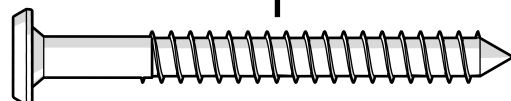

C x8

2.5" Screw — H.27X2.5