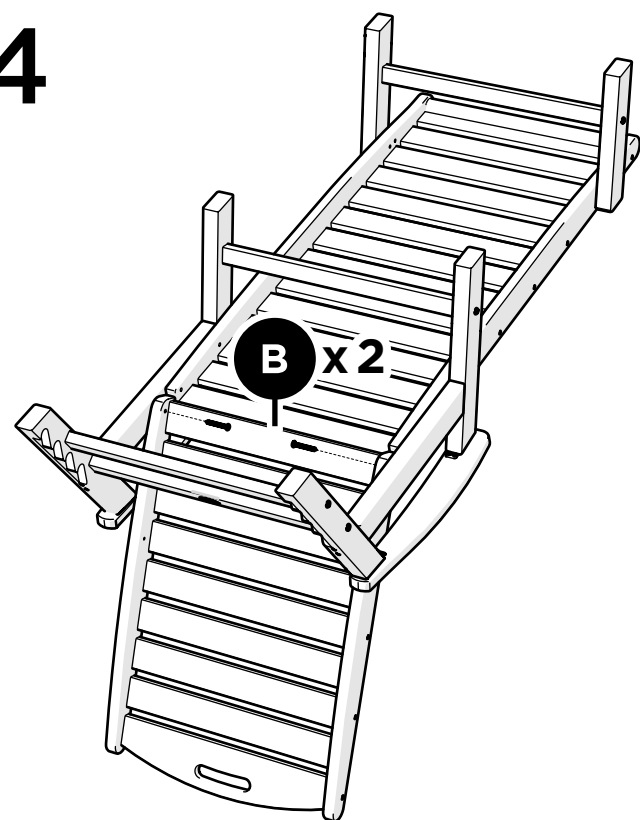

TOOLS

4mm T-handle hex key (included)

4mm hex key (included)

PARTS

A x2

1.5" Screw — H.27X1.5

B x10

2" Screw — H.27X2

C x8

2.5" Screw — H.27X2.5

1

2

3

4

5