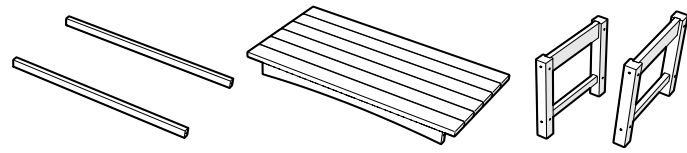

TOOLS

4mm T-handle
hex key (included)

PARTS

A x 8

3" Screw — H.27X3

1

2