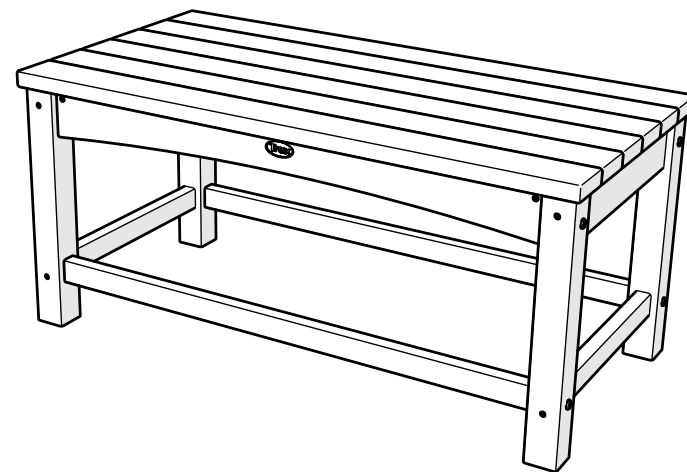

Assembly Instructions

TXT1836

Rockport Club Coffee Table

..... 20-Year Warranty

To view our full warranty, please visit
trexfurniture.com/warranty

..... Share your space

We love to see where our furniture
ends up — snap a pic and share
it with us on Facebook!
facebook.com/trexfurniture