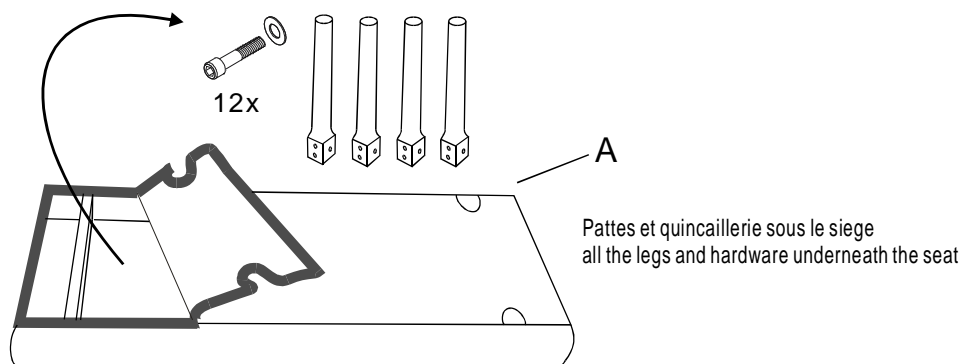

MINTO 401-194BLU
ASSEMBLY INSTRUCTIONS
INSTRUCTION D'ASSEMBLAGE

 Ax1	 Bx4	 Cx12	 Dx12	 Ex1
--	--	---	---	--

1

2