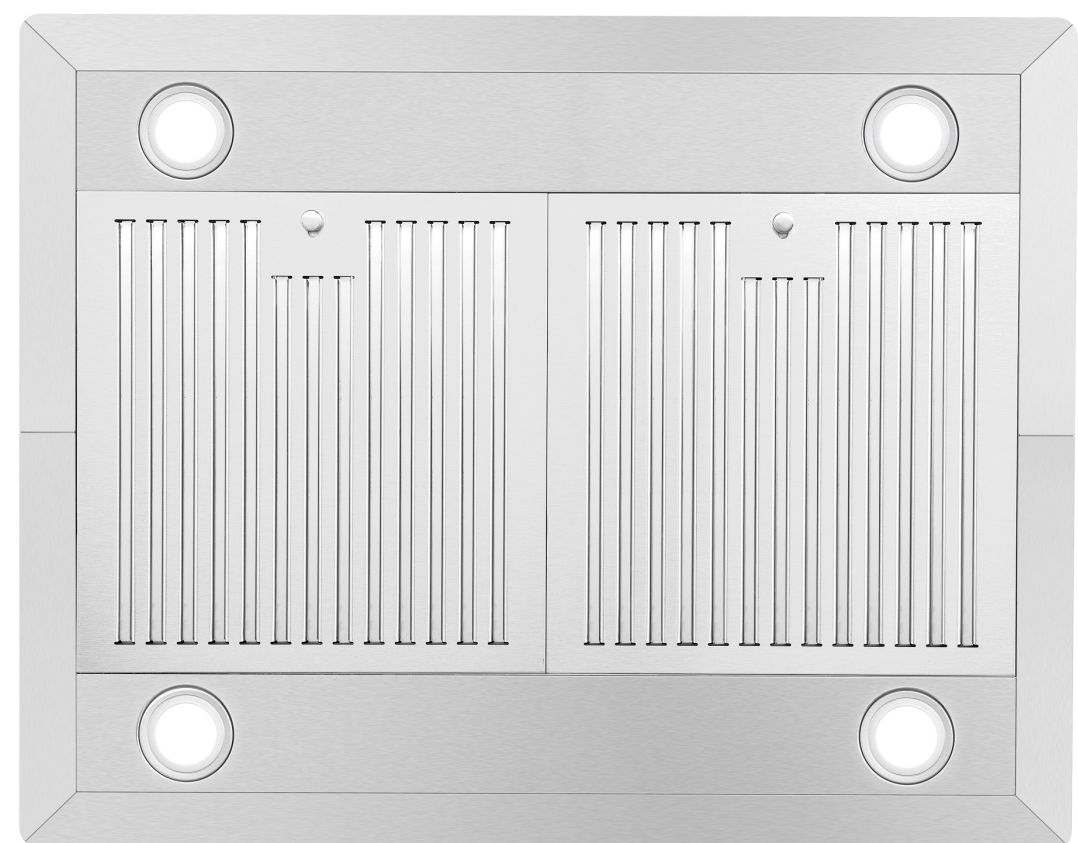

See Page 2 for dimensions