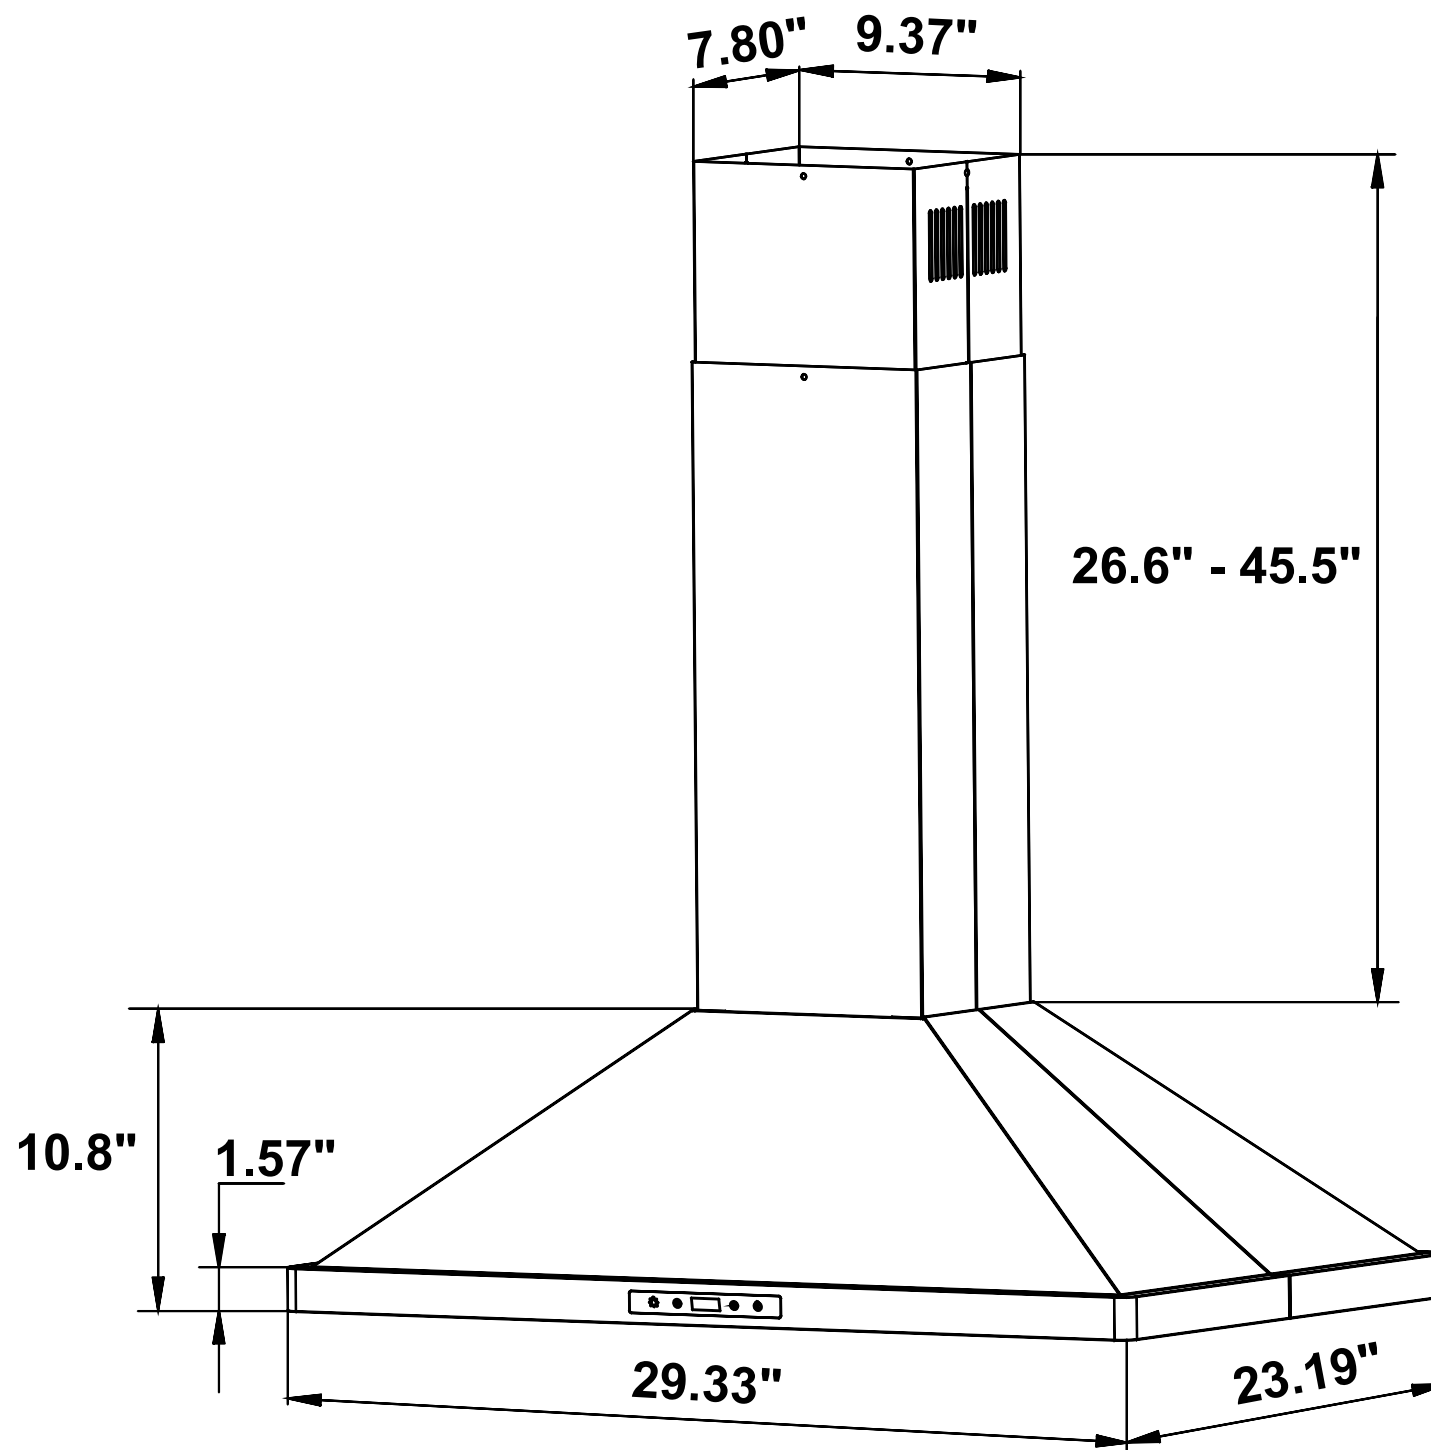

### Features

- Designed for island mounting
- 3 fan speeds
- 380 CFM airflow capacity
- Soft touch controls with LCD display
- ARC-FLOW® Permanent Filters
- 4 LED lights in each corner
- 65 dB for quiet operation
- 20-Gauge, 430 grade stainless steel

3 Fan Speeds

Soft Touch Controls

LED Lighting

See Page 2 for dimensions

# DIMENSIONS

**COS-63ISS75** Range Hood

**Vent Hole Diameter: 6 in.**

**Location of  
3-Prong Plug**

**TOP VIEW**

**Dimensions (WxDxH): 29.3" x 23.2" x 37.4-56.3"**