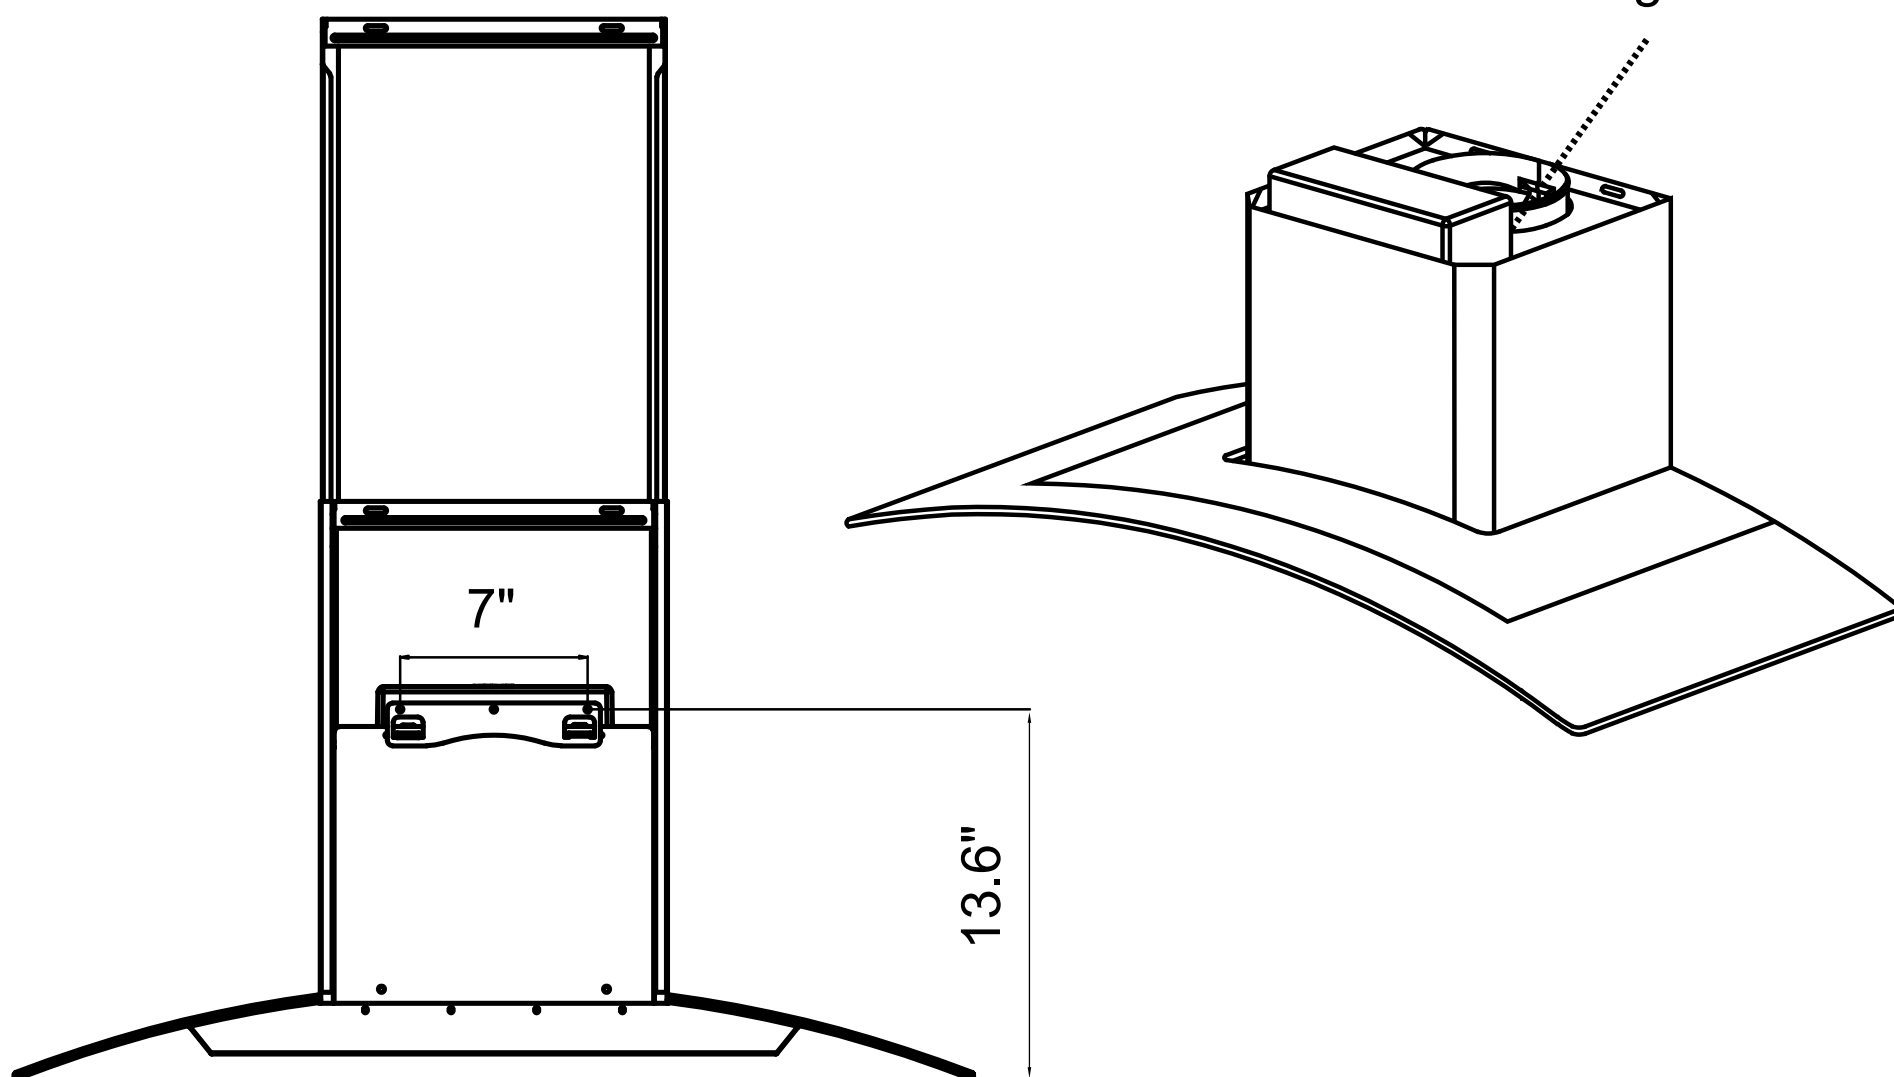

See Page 2 for dimensions

DIMENSIONS

COS-668WRCS90 Range Hood

Assembled Product Dimensions

Location of
3-Prong Power Cord

Dimensions (WxDxH): 36" x 18.5" x 21.5-39.2"