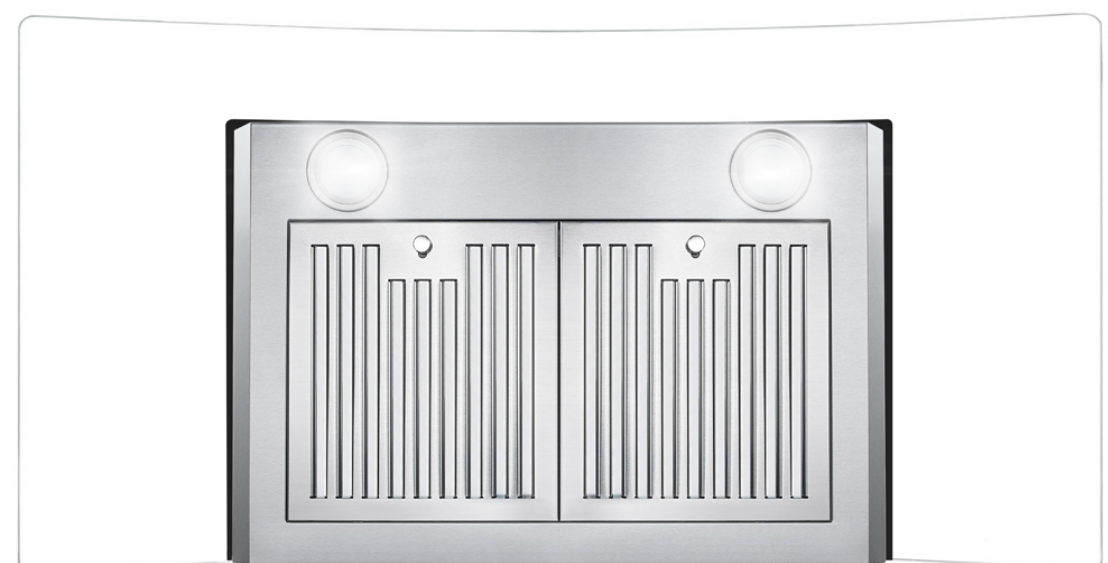

SPECIFICATIONS

COS-668WRCS90 Range Hood

Size	36 Inch
Mounting Type	Wall Mount
Controls	Soft Touch with LCD Display
Filters	2 x Stainless Steel Baffle Filters
Material	Stainless Steel, Tempered Glass
Air Flow	380 CFM
Noise Level	65dB (Max)
Vent Style	External
Lighting	2 x Front LED
Voltage	120V / 60Hz
Wattage	200W
Included Components	Bulb(s), Damper, Exhaust Vent, Fan Hardware, Installation Kit, Power Cord

COS-668WRCS90

The perfect piece for any contemporary kitchen, Cosmo's COS-668WRCS90 Range Hood is powered by 380 CFM of suction, front LED lights and ARC-FLOW® Permanent Filters.

3 Fan Speeds

Soft Touch Controls

LED Lighting

Features

- Designed for wall mounting
- 3 fan speeds
- 380 CFM airflow capacity
- Soft touch controls with LCD display
- ARC-FLOW® Permanent Filters
- 2 front LED lights
- 65 dB for quiet operation
- Curved tempered glass hood

See Page 2 for dimensions

DIMENSIONS

COS-668WRCS90 Range Hood

Assembled Product Dimensions

Location of
3-Prong Power Cord

Dimensions (WxDxH): 36" x 18.5" x 21.5-39.2"