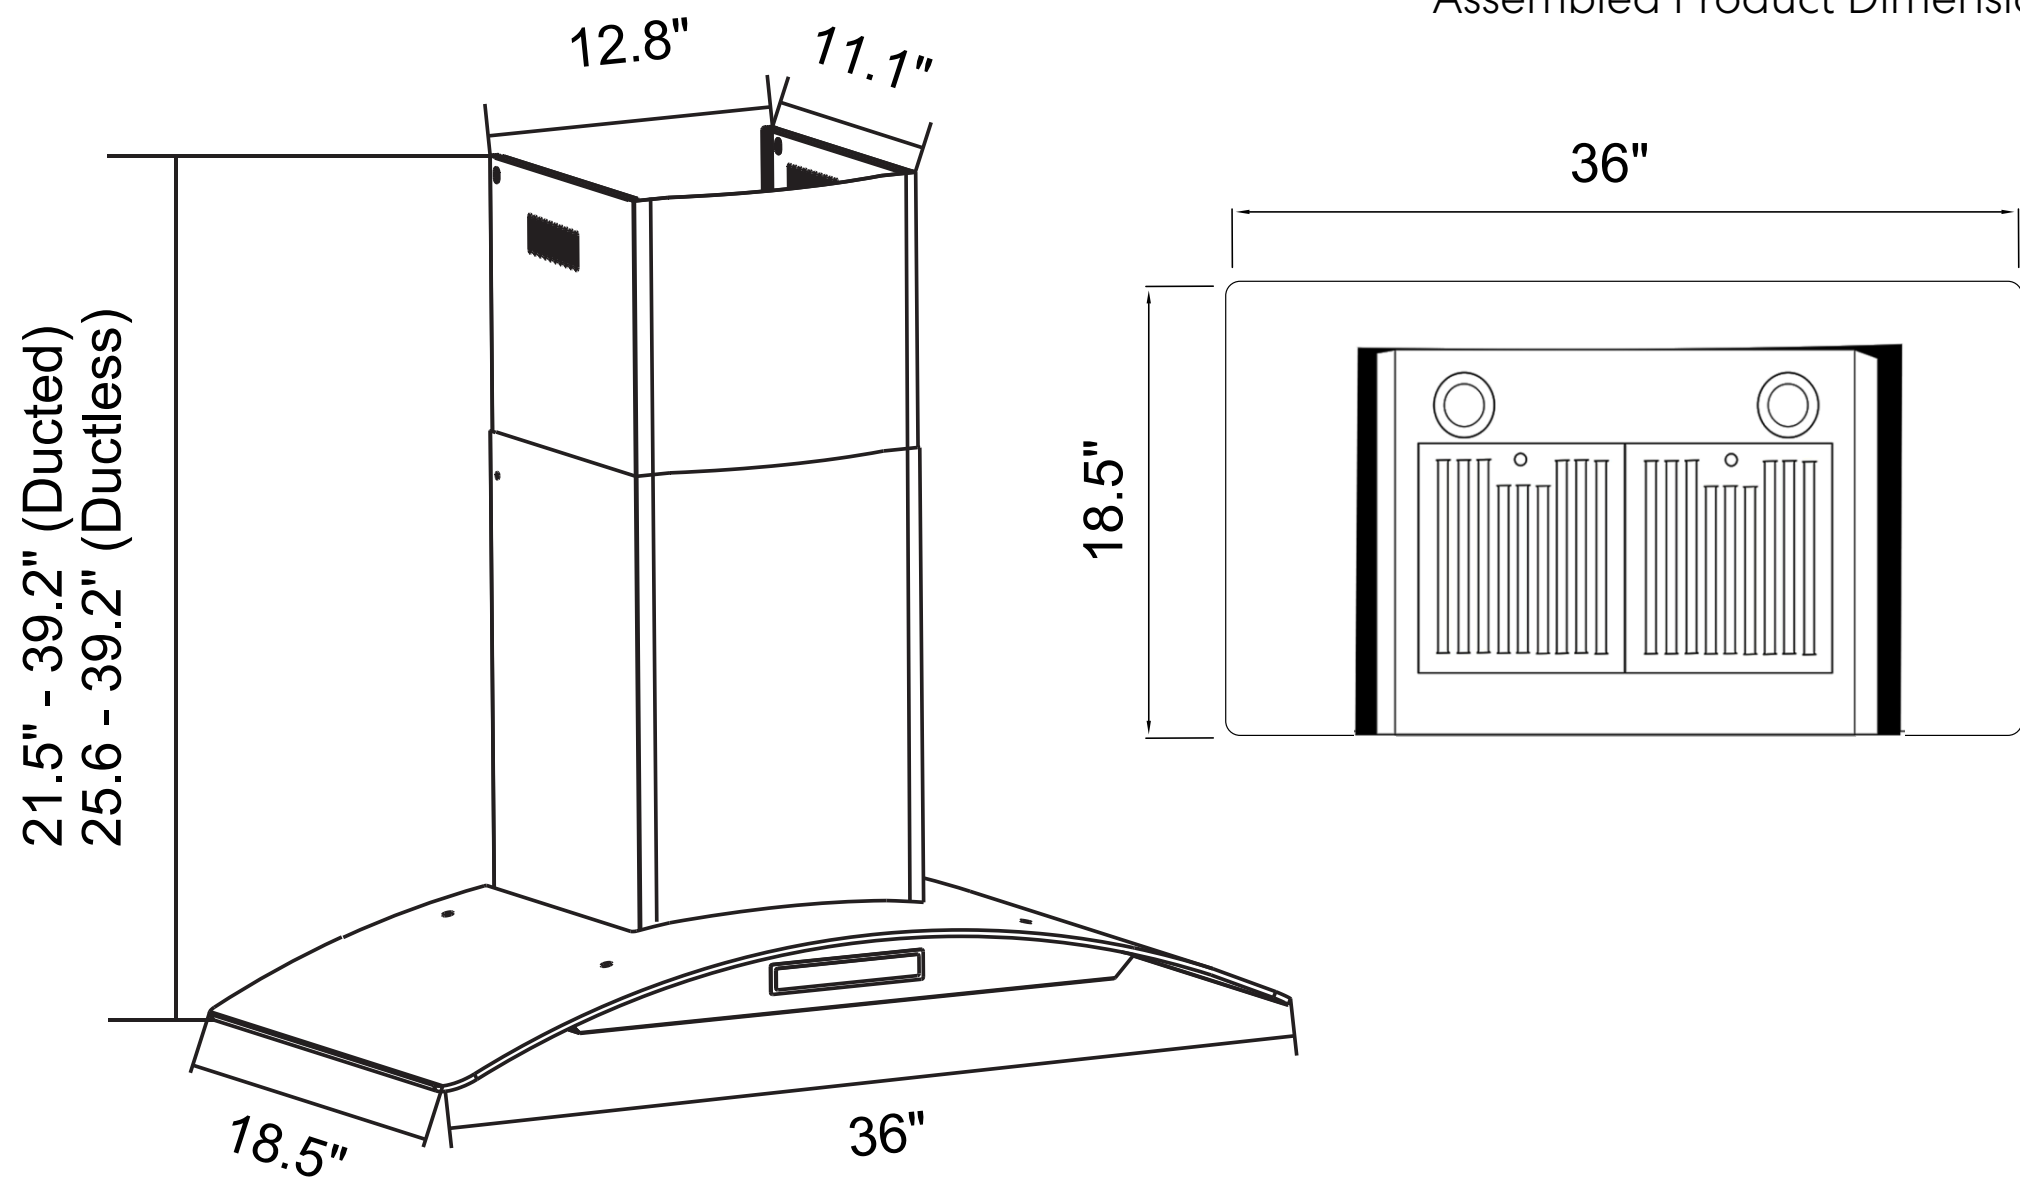

SPECIFICATIONS

COS-668WRCS90 Range Hood

Size	36 Inch
Mounting Type	Wall Mount
Controls	Soft Touch with LCD Display
Filters	2 x Stainless Steel Baffle Filters
Material	Stainless Steel, Tempered Glass
Air Flow	380 CFM
Noise Level	65dB (Max)
Vent Style	External
Lighting	2 x Front LED
Voltage	120V / 60Hz
Wattage	200W
Included Components	Bulb(s), Damper, Exhaust Vent, Fan Hardware, Installation Kit, Power Cord

LED Lighting

Features

- Designed for wall mounting
- 3 fan speeds
- 380 CFM airflow capacity
- Soft touch controls with LCD display
- ARC-FLOW® Permanent Filters
- 2 front LED lights
- 65 dB for quiet operation
- Curved tempered glass hood

See Page 2 for dimensions

DIMENSIONS

COS-668WRCS90 Range Hood

Assembled Product Dimensions

Location of
3-Prong Power Cord

Dimensions (WxDxH): 36" x 18.5" x 21.5-39.2"