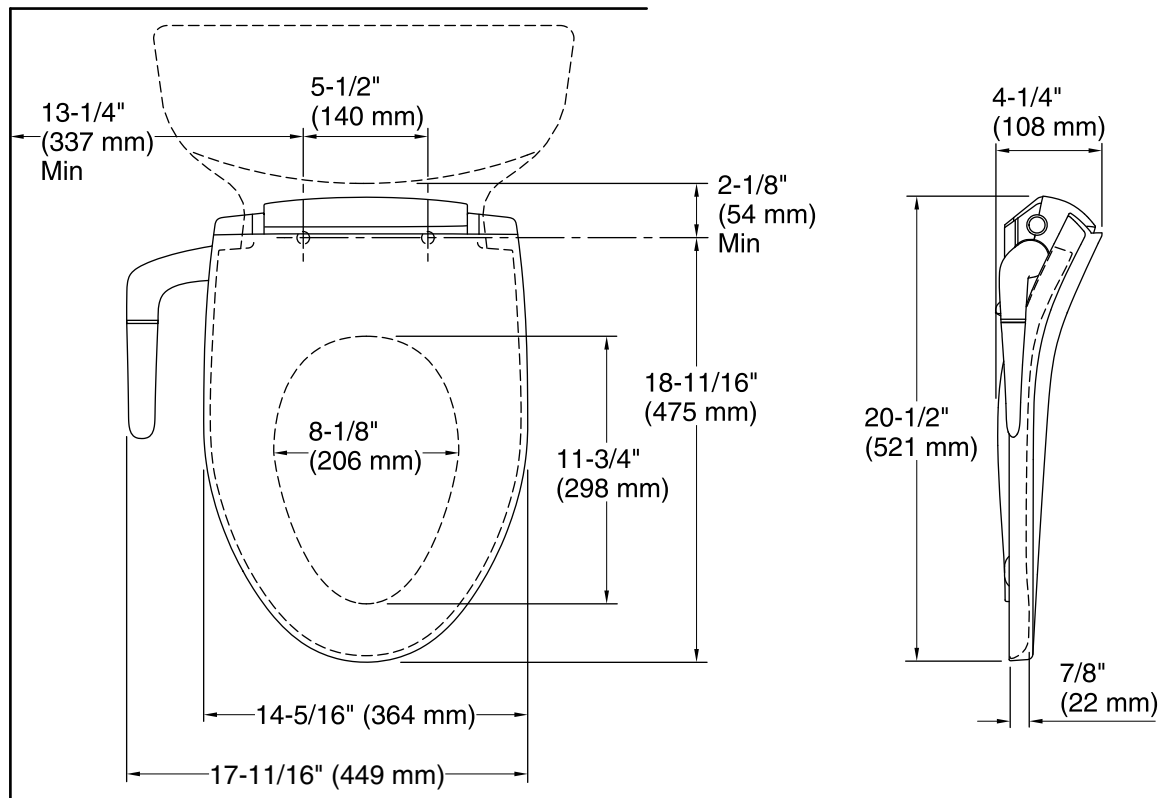

Material

- Plastic

Installation

- Fits most elongated toilets.
- Requires connection to toilet water supply line. All hoses and connections are included.
- Requires phillips screwdriver and adjustable wrench for installation.

Available Color/Finishes

Color tiles intended for reference only.

Color	Code	Description
	0	White
	96	Biscuit

Technical Information

All product dimensions are nominal.

Seat shape type: Elongated

Seat front type: Closed-front

Seat-mounting holes: 5-1/2" (140 mm)

Notes

Install this product according to the installation guide.

WARNING: Risk of scalding. High water temperature can cause severe burns. Do not connect this device to a water supply with a maximum temperature above 104°F (40°C).

Only connect the seat to a cold water supply of drinking quality water at a pressure of 20 (139 kPa) - 80 psi (551 kPa).

Locate the receptacle at least 6" (152 mm) above the floor, and within a 32" (813 mm) radius measured 2" (51 mm) from the bowl ledge.