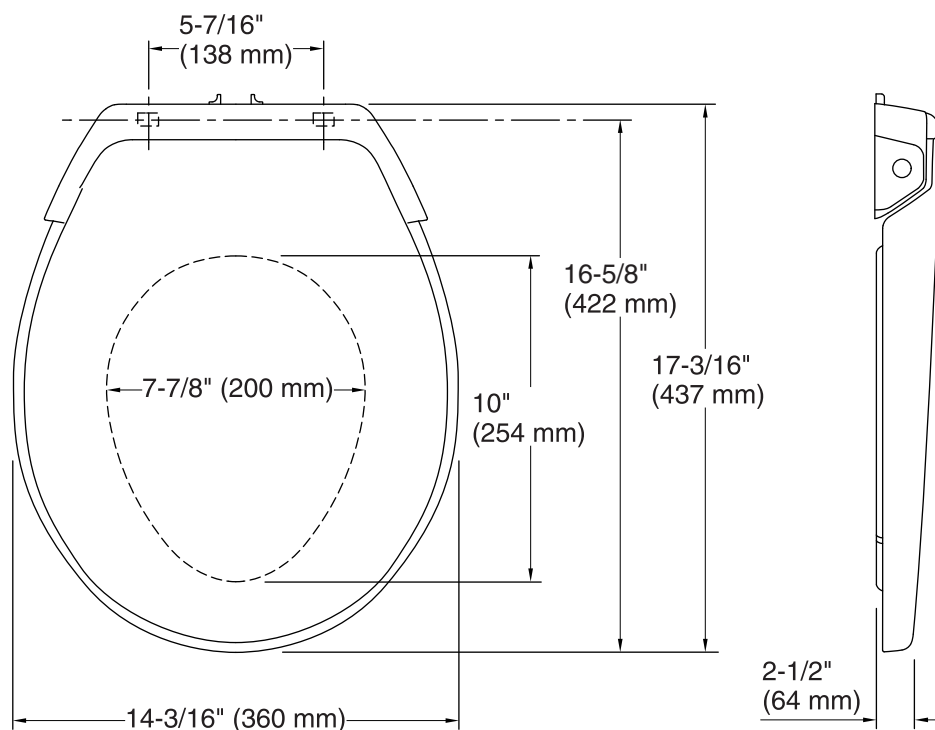

**Purefresh®**  
Round-Front Toilet Seat  
**K-5589**

**Features**

- Polypropylene plastic
- Round closed-front
- Contoured seat for user comfort
- Deodorizing System
- Dual LED nightlight
- Battery-operated (two D batteries)
- Easy-to-replace accessories

**Available Color/Finishes**

*Color tiles intended for reference only.*

Color	Code	Description
	0	White
	96	Biscuit

### Technical Information

All product dimensions are nominal.

Seat shape type: Round-front

Seat front type: Closed-front

Seat-mounting holes: 5-7/16" (137 mm)