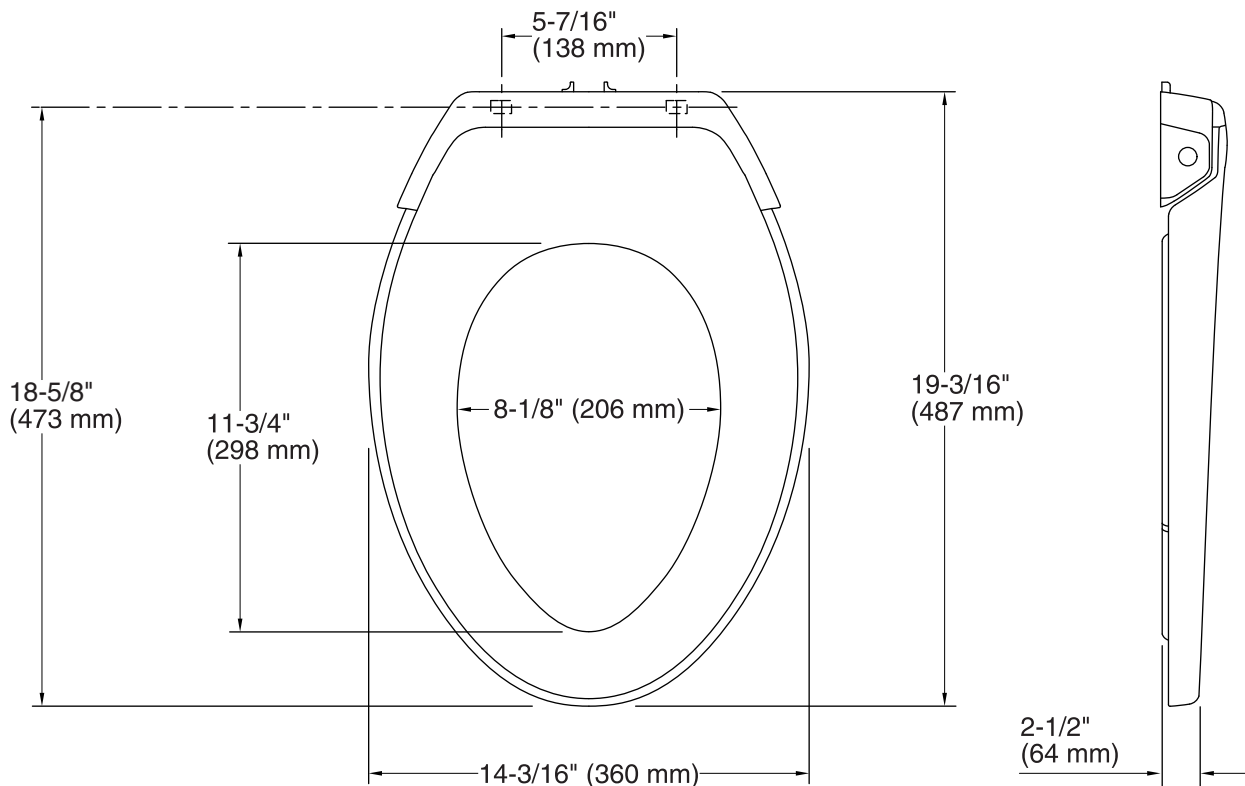

Purefresh®
Elongated Toilet Seat
K-5588

Features

- Polypropylene plastic
- Elongated closed-front
- Contoured seat for user comfort
- Deodorizing System
- Dual LED Nightlight
- Battery operated (two D batteries required)
- Easy-to-replace accessories

Available Color/Finishes

Color tiles intended for reference only.

Color	Code	Description
	0	White
	96	Biscuit

Technical Information

All product dimensions are nominal.

Seat shape type: Elongated

Seat front type: Closed-front

Seat-mounting holes: 5-7/16" (137 mm)

Notes

Install this product according to the installation guide.

Requires two D-cell batteries, not included.