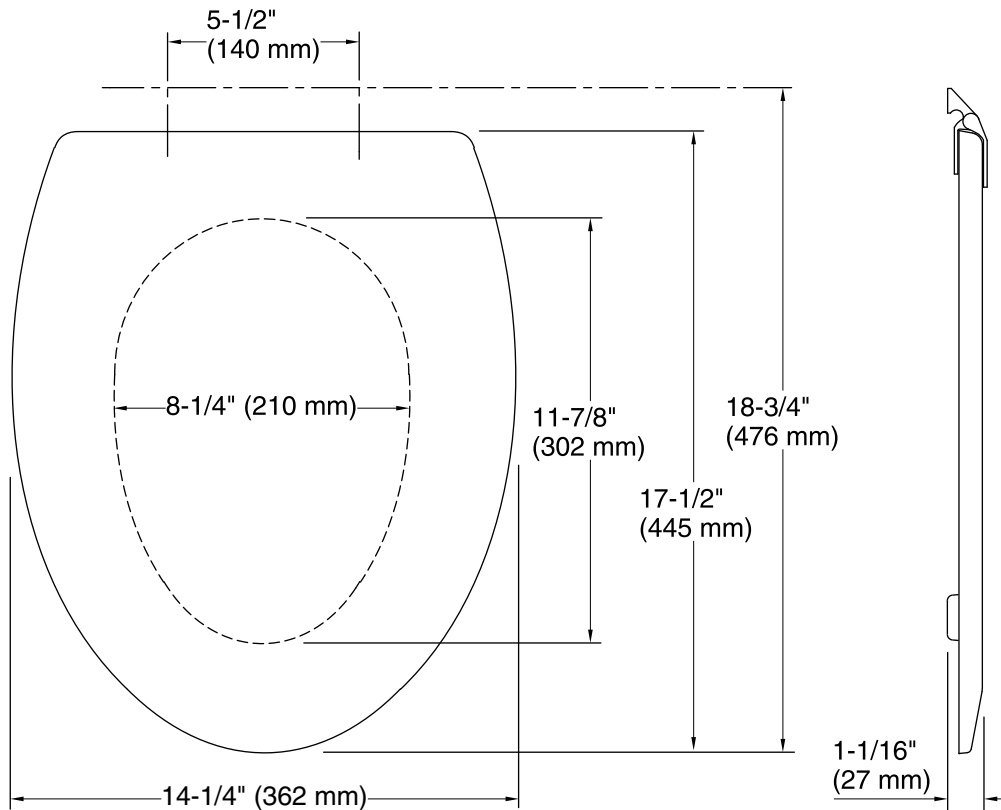

Triko™
Elongated Toilet Seat
K-4722-T

Features

- Molded wood.
- Elongated closed-front seat with lid.
- Polished Chrome hinges.

Codes/Standards

IAPMO/ANSI Z124.5

KOHLER® One-Year Limited Warranty

See website for detailed warranty information.

Available Color/Finishes

Color tiles intended for reference only.

Color Code Description

	0	White
	96	Biscuit
	47	Almond

Technical Information

All product dimensions are nominal.

Seat shape type: Elongated

Seat front type: Closed-front

Seat-mounting holes: 5-1/2" (140 mm)

Notes

Install this product according to the installation guide.