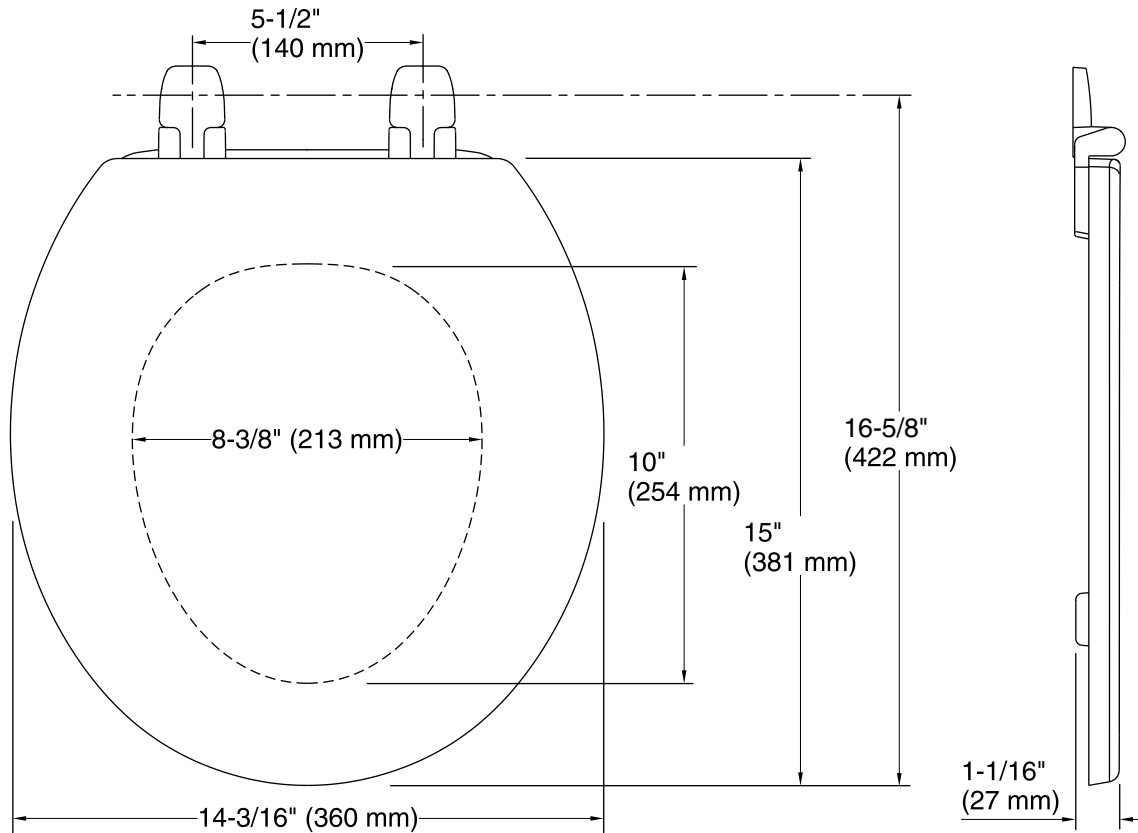

Features

- Molded wood.
- With lid.
- Round closed-front seat.
- Versatile design that complements the design lines of many toilets.

Codes/Standards

IAPMO/ANSI Z124.5

KOHLER® One-Year Limited Warranty

See website for detailed warranty information.

Available Color/Finishes

Color tiles intended for reference only.

Color	Code	Description
	0	White
	96	Biscuit
	47	Almond
	95	Ice™ Grey
	G9	Sandbar
	33	Mexican Sand™

Technical Information

All product dimensions are nominal.

Seat shape type: Round-front

Seat front type: Closed-front

Seat-mounting holes: 5-1/2" (140 mm)

Notes

Install this product according to the installation guide.