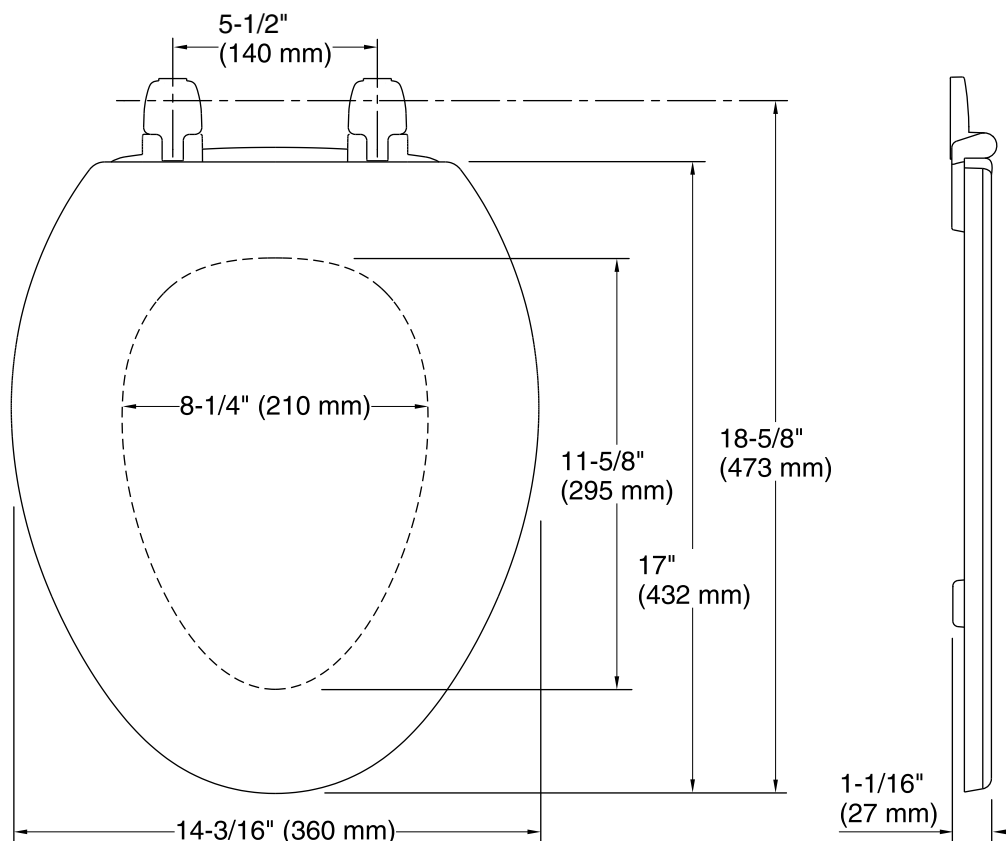

### Technical Information

All product dimensions are nominal.

Seat shape type: Elongated

Seat front type: Closed-front

Seat-mounting holes: 5-1/2" (140 mm)