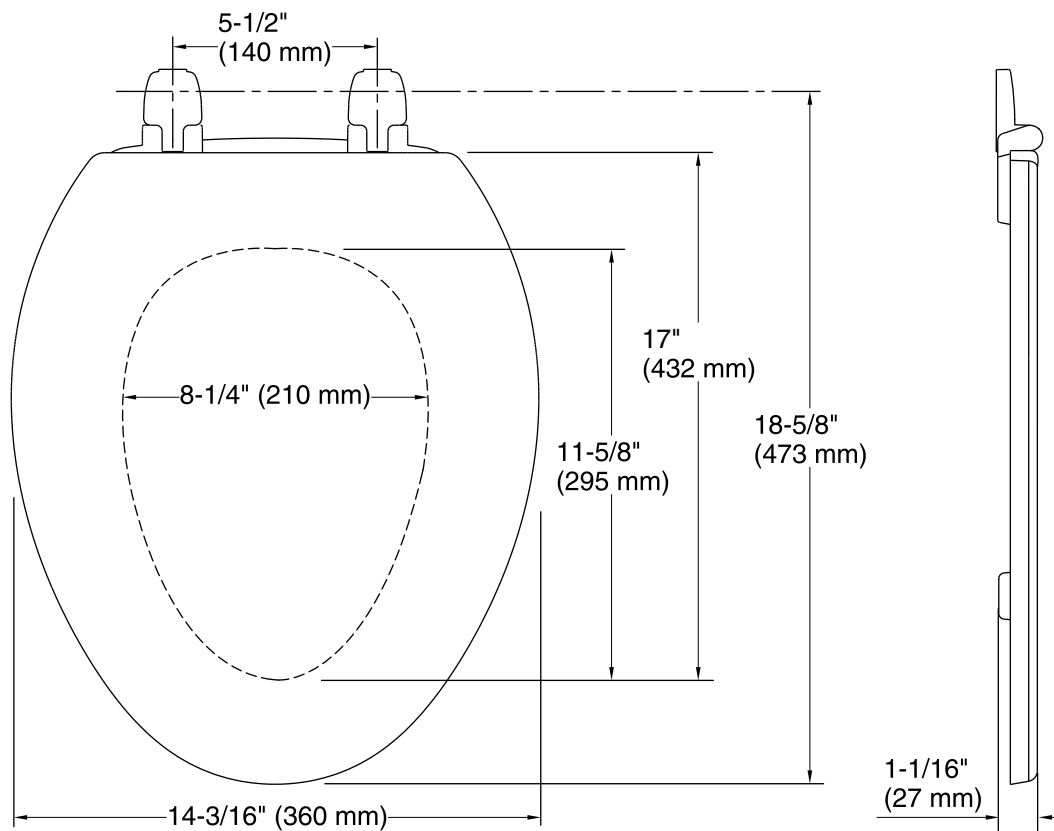

### Technical Information

All product dimensions are nominal.

Seat shape type: Elongated

Seat front type: Closed-front

Seat-mounting holes: 5-1/2" (140 mm)