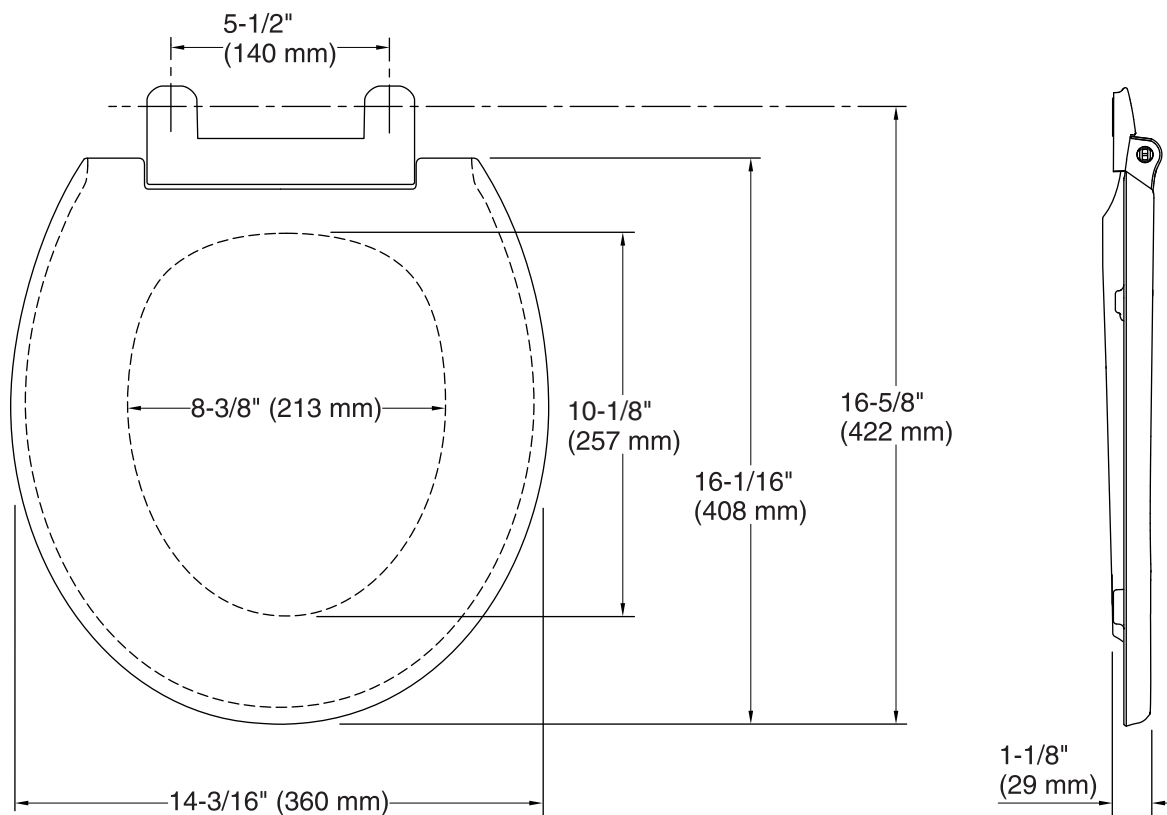

Cachet® Quiet-Close™

Round-Front Toilet Seat

K-4639

Features

- Solid polypropylene plastic.
- Round closed-front.
- Contoured seat for user comfort.
- Quiet-Close™ lid and ring prevents slamming.
- Quick-Release™ hinge caps snap open and seat pulls forward for removal.
- Quick-Attach™ stainless steel fastener allows for top-mount screwdriver only install.
- Grip-tight bumpers hold seat firmly in place.

THE BOLD LOOK
OF **KOHLER**®

Technical Information

All product dimensions are nominal.

Seat shape type: Round-front

Seat front type: Closed-front

Seat-mounting holes: 5-1/2" (140 mm)

Notes

Install this product according to the installation guide.