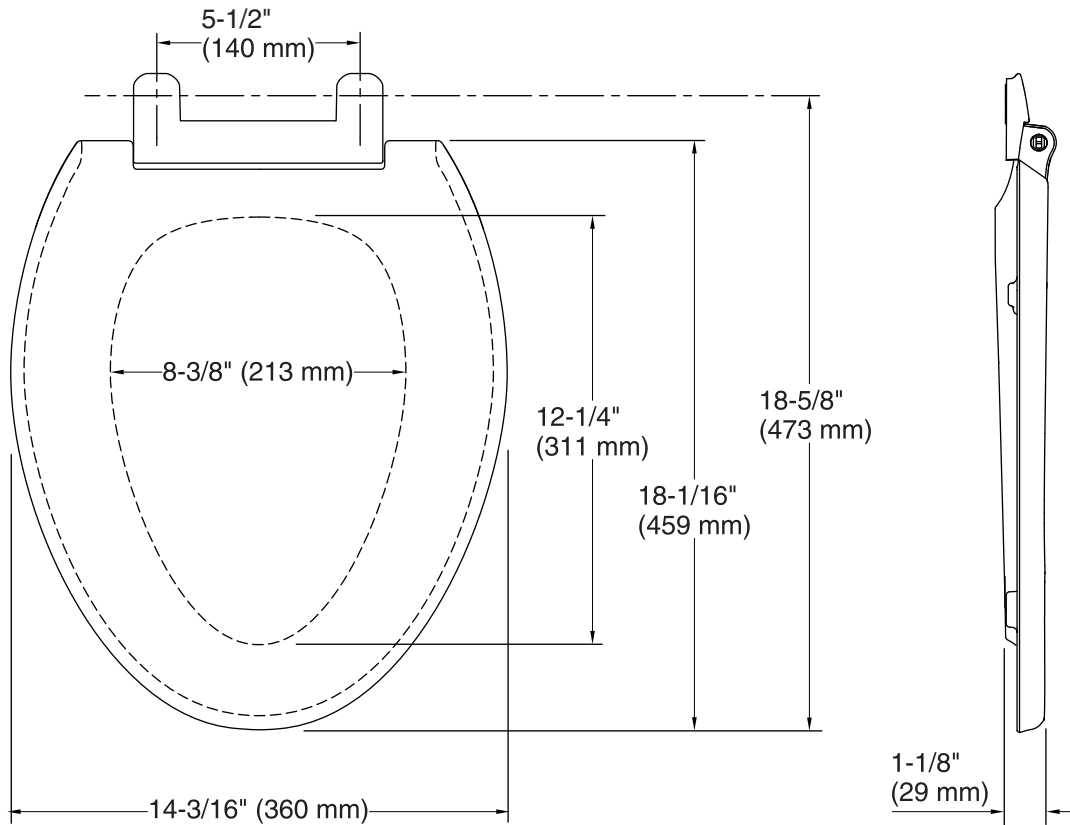

Cachet® Quiet-Close™

Elongated Toilet Seat

K-4636

Features

- Solid polypropylene plastic.
- Elongated closed-front.
- Contoured seat for user comfort.
- Quiet-Close™ lid and ring prevents slamming.
- Quick-Release™ hinge caps snap open and seat pulls forward for removal.
- Quick-Attach™ stainless steel fastener allows for top-mount screwdriver only install.
- Grip-tight bumpers hold seat firmly in place.

THE BOLD LOOK
OF **KOHLER**®

Technical Information

All product dimensions are nominal.

Seat shape type: Elongated

Seat front type: Closed-front

Seat-mounting holes: 5-1/2" (140 mm)

Notes

Install this product according to the installation guide.