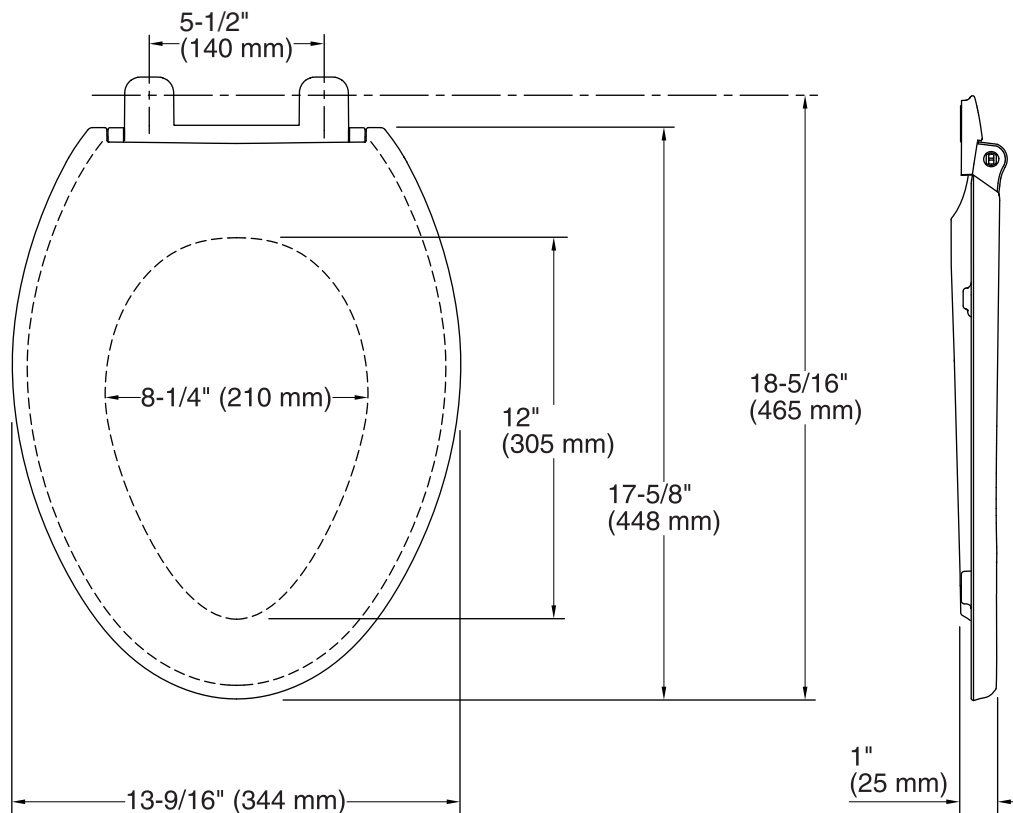

Reveal® Quiet-Close™

Elongated Toilet Seat

K-4008

Features

- Solid polypropylene plastic.
- Elongated closed-front seat.
- Contoured seat for user comfort.
- Quiet-Close™ lid and ring prevents slamming.
- Quick-Release™ hinge caps snap open and seat pulls forward for removal.
- Quick-Attach™ stainless steel fastener allows for top-mount screwdriver only installation.
- Elegant lid design for a clean and sleek aesthetic.
- Grip-Tight bumpers hold seat firmly in place.

Technical Information

All product dimensions are nominal.

Seat shape type: Elongated

Seat front type: Closed-front

Seat-mounting holes: 5-1/2" (140 mm)

Notes

Install this product according to the installation guide.