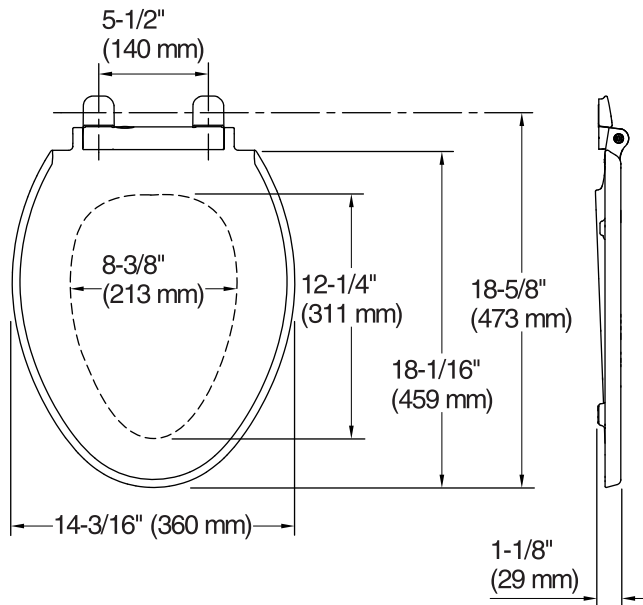

Adult Ring

Child Ring

Technical Information

All product dimensions are nominal.

Seat shape type: Elongated

Seat front type: Closed-front

Seat-mounting holes: 5-1/2" (140 mm)

Notes