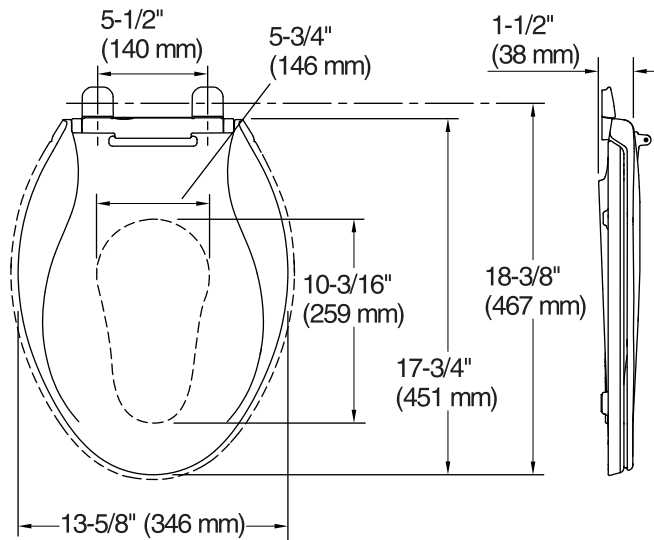

Adult Ring

Child Ring

Technical Information

All product dimensions are nominal.

Seat shape type: Elongated

Seat front type: Closed-front

Seat-mounting holes: 5-1/2" (140 mm)

Notes