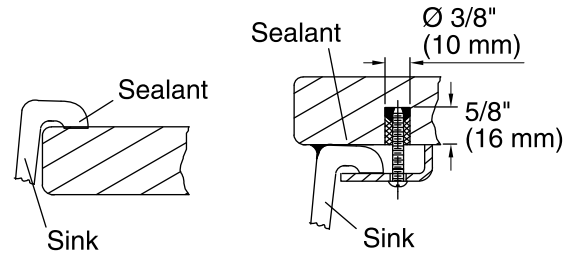

Features

- 18-inch minimum base cabinet width.
- Acid-resistant enamel finish.
- Single bowl.
- 17" (432 mm) x 18-3/4" (476 mm) (top-mount).
- 14" (356 mm) x 15-3/4" (400 mm) (under-mount).
- 7-1/2" (191 mm) (bowl depth)

Optional Accessories

K-3190 Sink Rack
K-3277 Sink Basket
K-3294 Cutting Board

Components

Product includes:
52047 Clamp Accessory Pack, 4 Ea.

Codes/Standards

ASME A112.19.1/CSA B45.2

KOHLER® Enameled Cast Iron Kitchen Sink Lifetime Limited Warranty

Top-Mount Installation

Under-Mount Installation

Technical Information

All product dimensions are nominal.

Bowl configuration:	Single
Installation:	Top-mount, Under-mount
Bowl area:	Length: 14" (356 mm) Width: 16" (406 mm) Bowl depth: 7-1/2" (191 mm)
Drain hole:	3-7/8" (98 mm)
Template:	114332-7, required, included