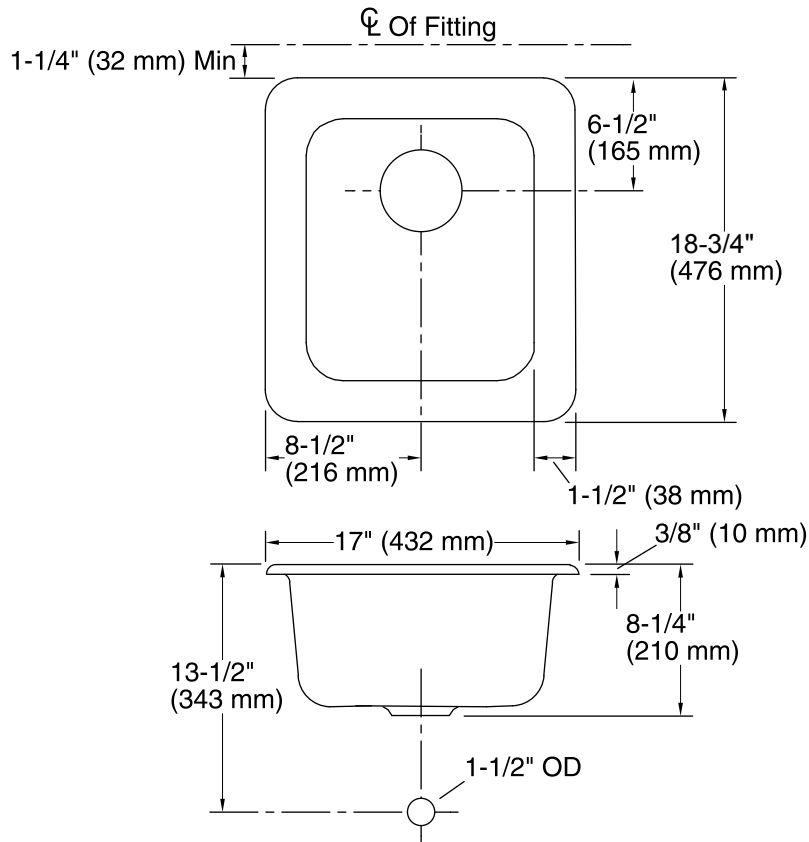

Features

- 18-inch minimum base cabinet width.
- Acid-resistant enamel finish.
- Single bowl.
- 17" (432 mm) x 18-3/4" (476 mm) (top-mount).
- 14" (356 mm) x 15-3/4" (400 mm) (under-mount).
- 7-1/2" (191 mm) (bowl depth)

Top-Mount Installation

Under-Mount Installation

Technical Information

All product dimensions are nominal.

Bowl configuration:	Single
Installation:	Top-mount, Under-mount
Bowl area:	Length: 14" (356 mm) Width: 16" (406 mm) Bowl depth: 7-1/2" (191 mm)
Drain hole:	3-7/8" (98 mm)
Template:	114332-7, required, included

Notes

Install this product according to the installation instructions.

Refer to install instructions included with fixture before beginning installation.

Supplied bowl clamp assemblies require 1" (25 mm) minimum countertop thickness. Installer must supply hardware for thinner countertops.

For multiple bowl under-mount installations, a minimum distance of 3-3/8" (86 mm) is required between bowls. Countertop supplier to determine required support.