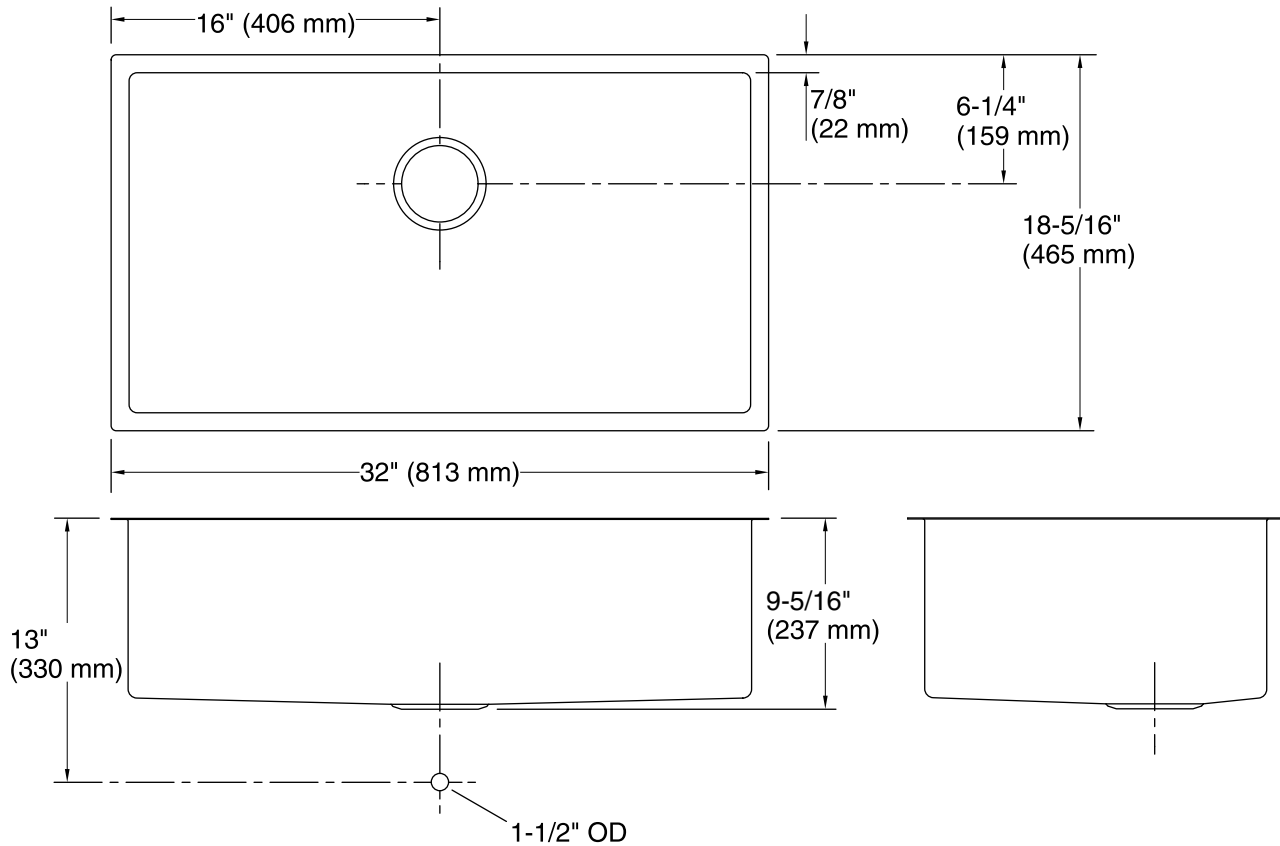

## Components

Additional included component/s: Hardware kit (3 required), Cut-out template, Sink bridge utility shelf with dish cloth bar, and Bottom bowl rack.

## Technical Information

All product dimensions are nominal.

Bowl configuration:	Single
Installation:	Under-mount
Min. base cabinet width:	36" (914 mm)
Bowl area:	Length: 30-1/4" (768 mm) Width: 16-9/16" (421 mm) Bowl depth: 9" (229 mm) Water depth: 9" (229 mm)
Drain hole:	3-3/4" (95 mm)
Template:	1207216-7, required, included