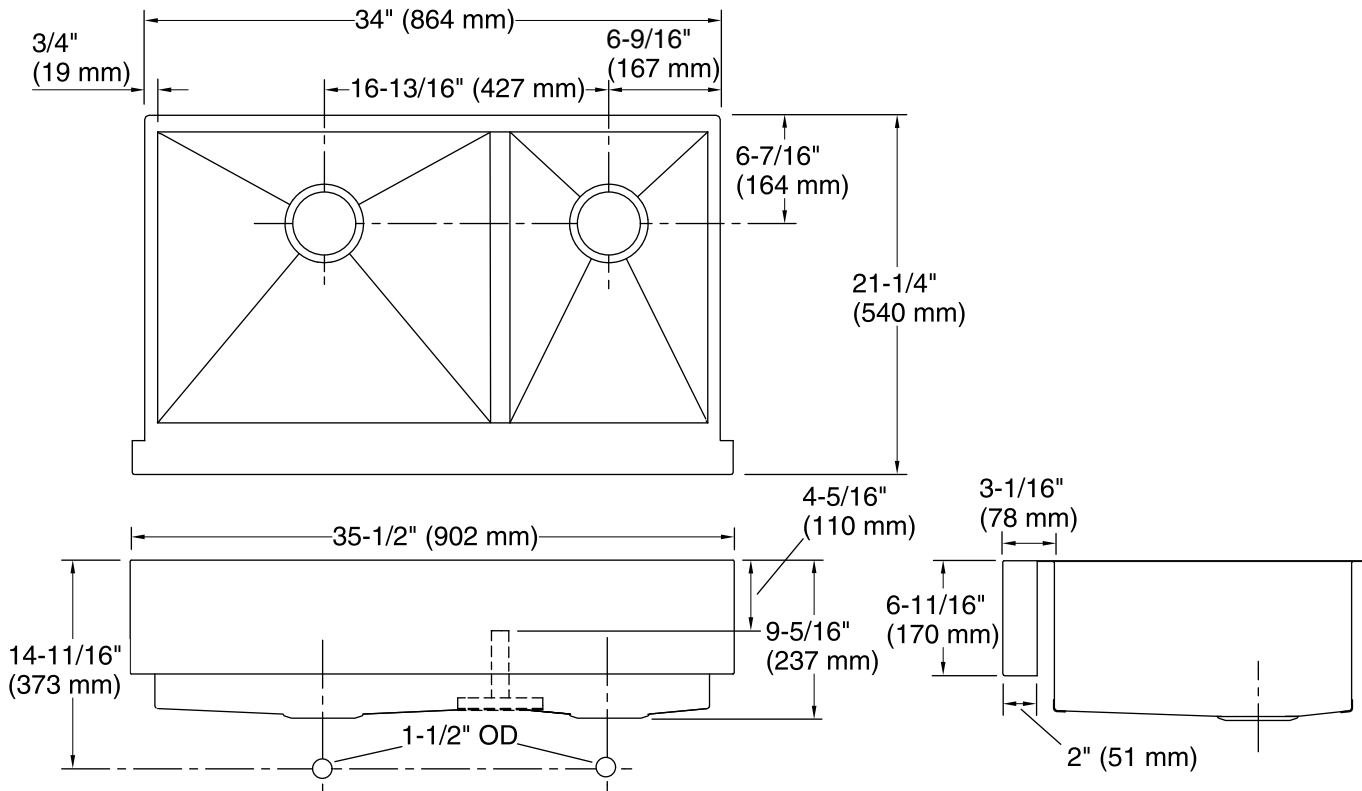

Features

- 36-inch minimum base cabinet width.
- 18-gauge stainless steel.
- Under-mount.
- Large/medium bowls.
- Smart Divide® lowered divider.
- With integral shortened self-trimming apron.
- SilentShield® sound-absorption technology offers quieter performance.
- 35-1/2" (902 mm) x 21-1/4" (540 mm)
- Strainer not included.

See website for detailed warranty information.

Technical Information

All product dimensions are nominal.

Bowl configuration:	Off-set Large/small
Installation:	Under-mount
Min. base cabinet width:	36" (914 mm)
Bowl area (Left):	Length: 19-11/16" (500 mm) Width: 17-3/16" (437 mm) Bowl depth: 9" (229 mm)
Bowl area (Right):	Length: 11-11/16" (297 mm) Width: 17-3/16" (437 mm) Bowl depth: 9" (229 mm)
Drain hole:	3-11/16" (94 mm)
Template:	1166719-7, required, included

Notes

Install this product according to the installation instructions.

The 3/4" (19 mm) side rim flanges are supported without using the clip attachment. See the installation guide for further instructions.