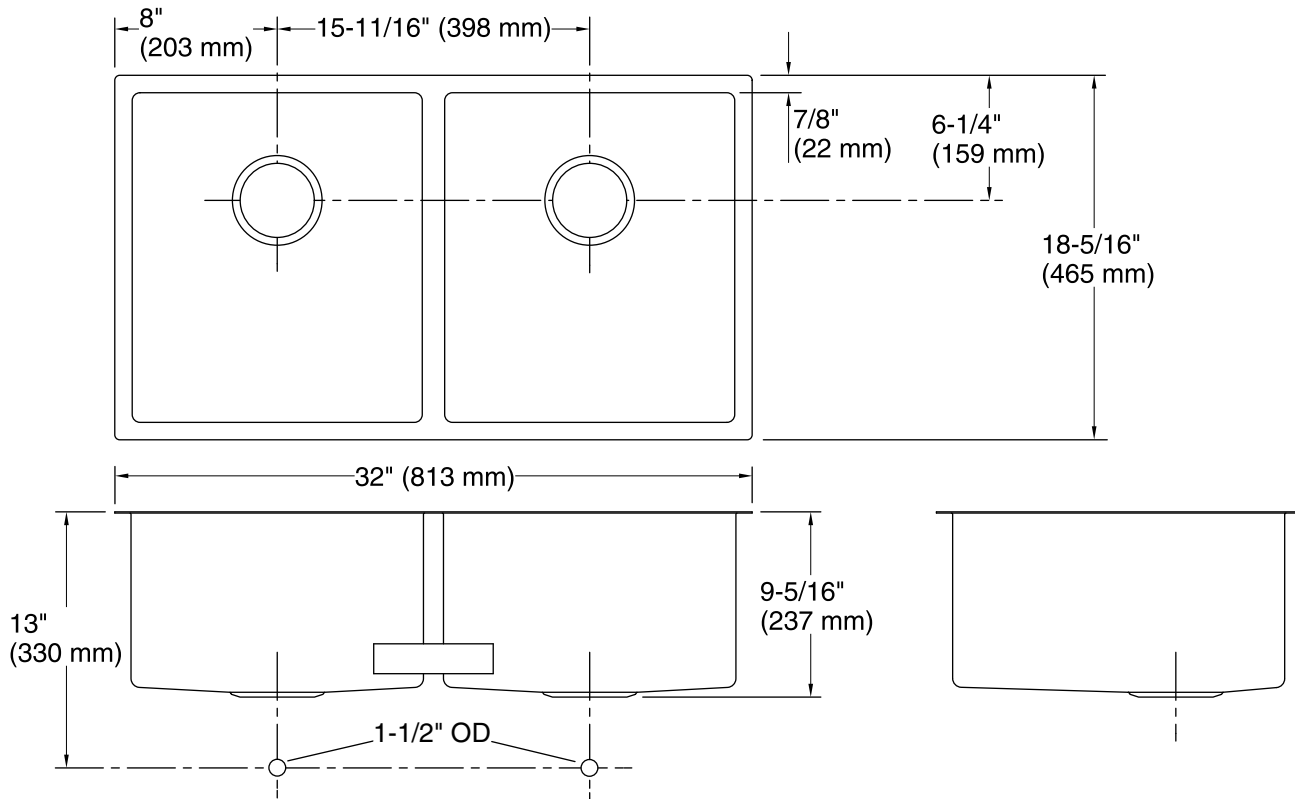

## Components

Additional included component/s: Hardware kit (3 required), Cut-out template, Divider dish cloth bar, Divider utility shelf, and Bottom bowl rack.

## Technical Information

All product dimensions are nominal.

Bowl configuration: Double equal

Installation: Under-mount

Min. base cabinet width: 36" (914 mm)

Bowl area: Length: 14-9/16" (370 mm)  
Width: 16-9/16" (421 mm)  
Bowl depth: 9" (229 mm)  
Water depth: 9" (229 mm)

Drain hole: 3-3/4" (95 mm)

Template: 1207216-7, required, included