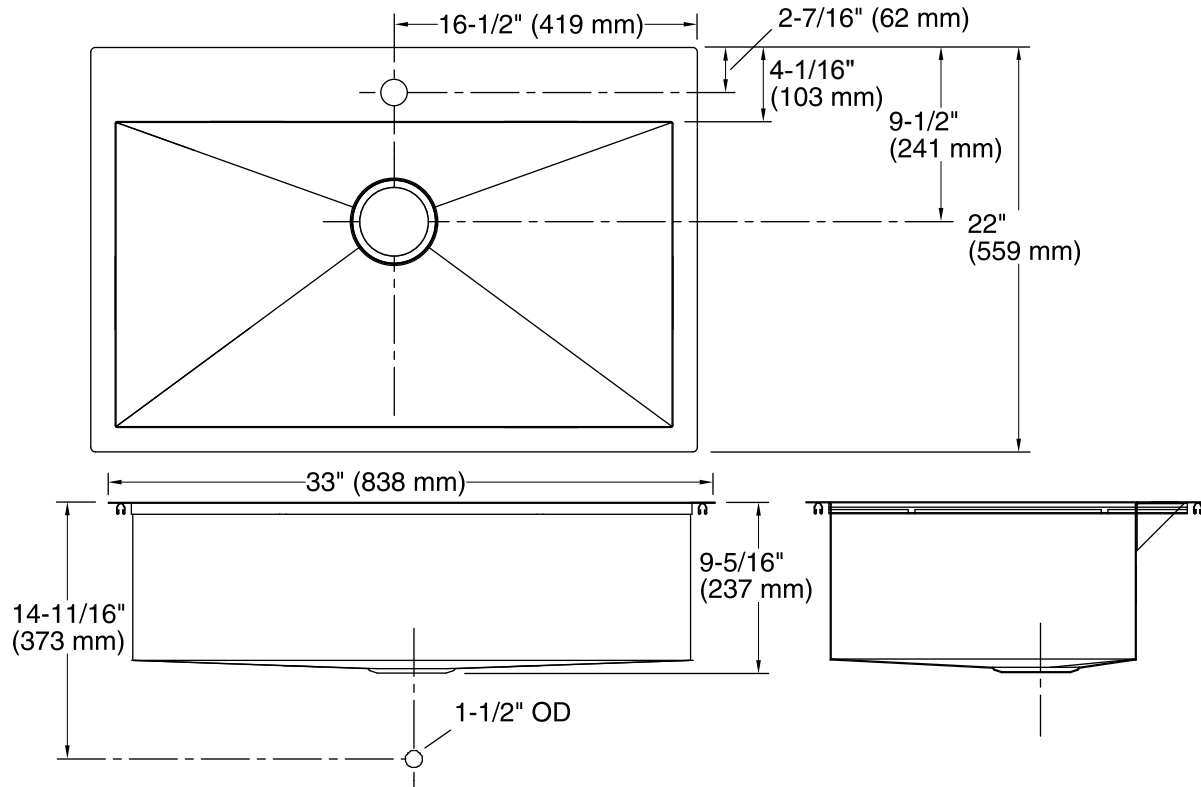

Features

- 36-inch minimum base cabinet width.
- 18-gauge stainless steel.
- Top-mount or under-mount.
- Large single bowl.
- Single faucet hole.
- SilentShield® sound-absorption technology offers quieter performance.
- 33" (838 mm) x 22" (559 mm)
- Strainer not included.

Optional Accessories

K-6429 Utility Rack
K-6667 Wood Cutting Board
1177161 Installation Clip Kit

Components

Product includes:

K-6644 Sink Rack
1130570 Hardware Kit, Self-Rimming

Codes/Standards

ASME A112.19.3/CSA B45.4

Lifetime Limited Warranty for KOHLER® Stainless Steel Sinks

See website for detailed warranty information.

Technical Information

All product dimensions are nominal.

Bowl configuration:	Single
Installation:	Top-mount, Under-mount
Bowl area (Only):	Length: 30-1/4" (768 mm) Width: 16-9/16" (421 mm) Water depth: 9" (229 mm)
Number of deck holes:	1
Faucet hole(s):	1-7/16" (37 mm)
Drain hole:	3-7/8" (98 mm)
Template:	1130821-7, required, included

Notes

Install this product according to the installation instructions.

Allow 3/4" (19 mm) clearance beyond the back of the bowl for the wood cutting board (optional accessory).