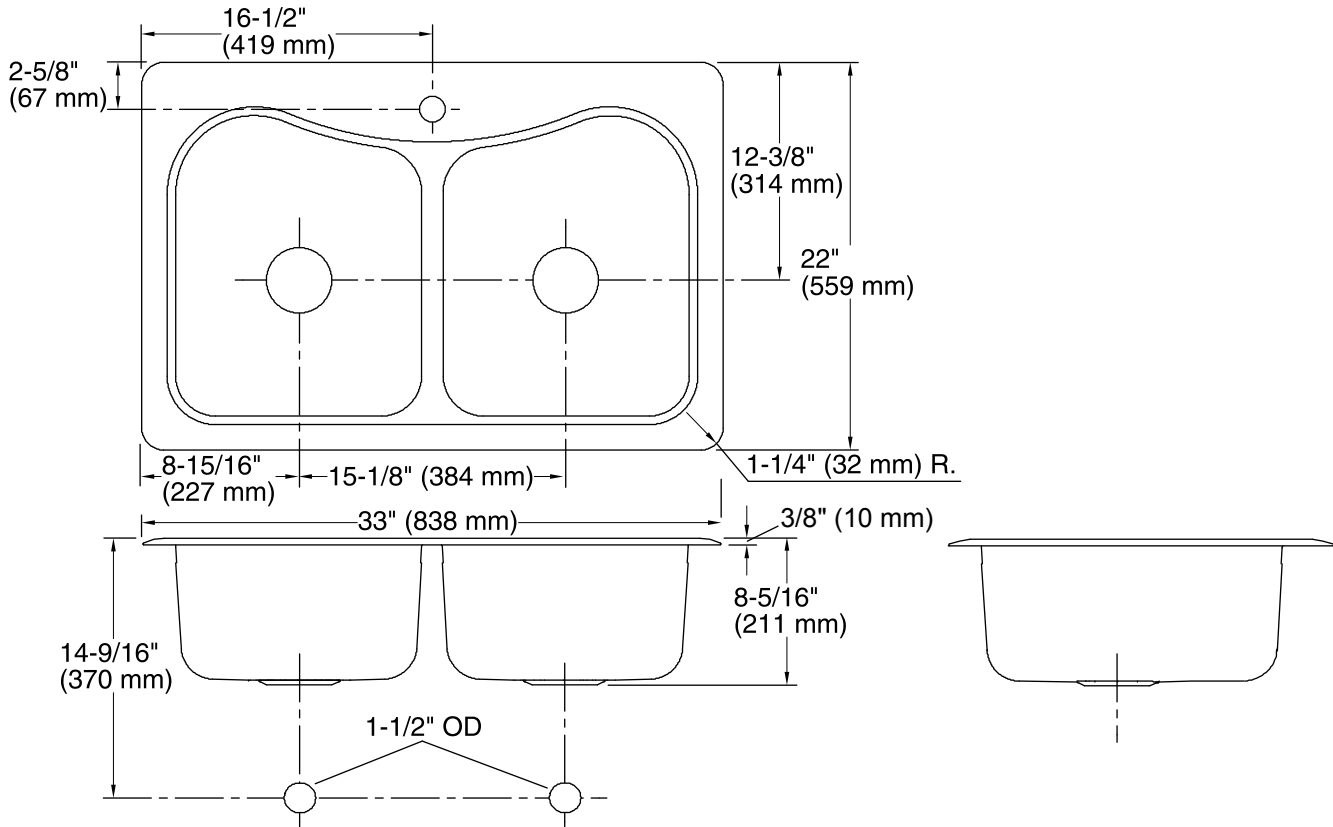

Staccato™
Top-mount Kitchen Sink
K-3369-1

Features

- Double equal bowls.
- Single faucet hole.
- SilentShield® sound-absorption technology offers quieter performance.
- Includes hardwood cutting board.
- 33" (838 mm) x 22" (559 mm)

Optional Accessories

- K-3370 Cutting Board
- K-8813 Manual Sink Strainer with Tailpiece

Codes/Standards

ASME A112.19.3/CSA B45.4

**Lifetime Limited Warranty for
KOHLER® Stainless Steel Sinks**

See website for detailed warranty information.

Technical Information

All product dimensions are nominal.

Bowl configuration:	Double equal
Installation:	Top-mount
Cutout:	Top-mount, 32-1/2" x 21-1/2" (826 mm x 546 mm) with 1" (25 mm) radius corners
Min. base cabinet width:	36" (914 mm)
Bowl area (Left):	Length: 17-1/16" (433 mm) Width: 13-15/16" (354 mm) Bowl depth: 8-5/16" (211 mm) Water depth: 8" (203 mm)
Bowl area (Right):	Length: 17-1/16" (433 mm) Width: 13-15/16" (354 mm) Bowl depth: 8-5/16" (211 mm) Water depth: 8" (203 mm)
Number of deck holes:	1
Faucet hole(s):	1-7/16" (37 mm)
Drain hole:	3-5/8" (92 mm)