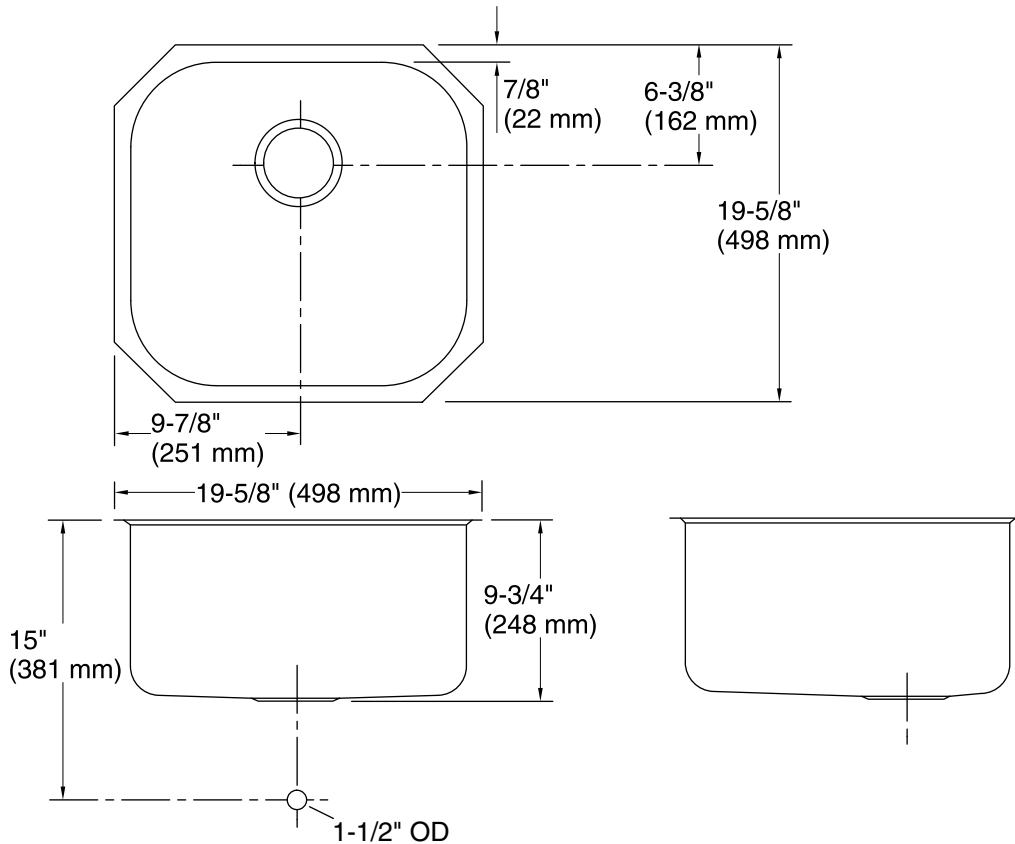

Undertone®
Under-mount Sink
K-3335

Features

- 24-inch minimum base cabinet width.
- 18-gauge stainless steel.
- Under-mount.
- Single bowl.
- Rounded bowl.
- SilentShield® sound-absorption technology offers quieter performance.
- 19-5/8" (499 mm) x 19-5/8" (499 mm)
- Strainer not included.

Optional Accessories

- K-8813 Manual Sink Strainer with Tailpiece
- K-8814 Sink Strainer

Components

- Product includes:
91915 Hardware Kit

Codes/Standards

ASME A112.19.3/CSA B45.4

**Lifetime Limited Warranty for
KOHLER® Stainless Steel Sinks**

See website for detailed warranty information.

Technical Information

All product dimensions are nominal.

Bowl configuration:	Single
Installation:	Under-mount
Bowl area (Only):	Length: 17-7/8" (454 mm) Width: 17-7/8" (454 mm) Bowl depth: 9-1/2" (241 mm)
Drain hole:	3-5/8" (92 mm)
Template:	113196-7, required, included