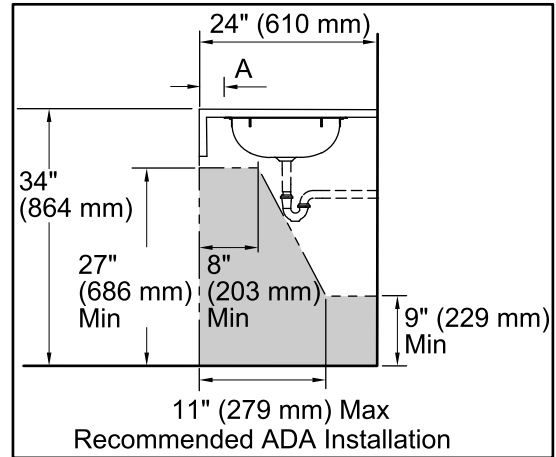

A
Drop-in (shown)	7" (178 mm)
Under-mount	7-3/4" (197 mm)

Technical Information

All product dimensions are nominal.

- Bowl configuration: Single
- Installation: Drop-in, Under-mount
- Bowl area (Only): Length: 15" (381 mm)
  Width: 10" (254 mm)
  Water depth: 5-1/2" (140 mm)
- Drain hole: 1-5/8" (41 mm)
- Template: 111579-7, required, included

Notes

Install this product according to the installation instructions.

ADA compliant when installed to the specific requirements of these regulations.