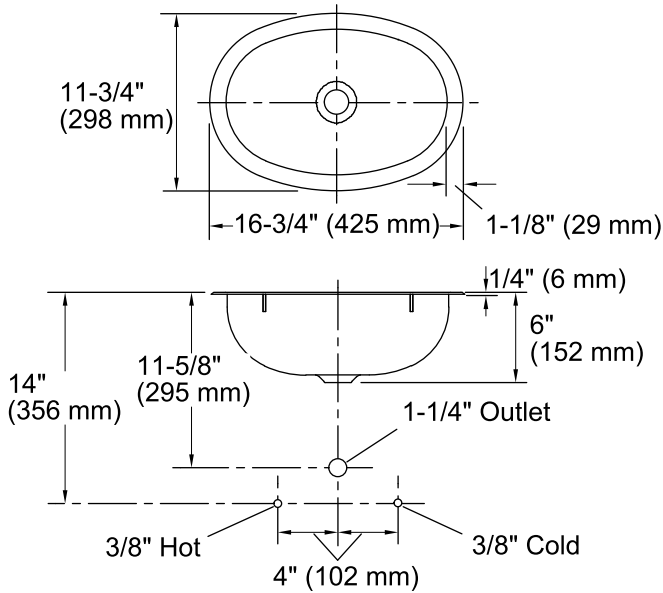

A
Drop-in (shown)	7" (178 mm)
Under-mount	7-3/4" (197 mm)

Technical Information

All product dimensions are nominal.

- Bowl configuration: Single
- Installation: Drop-in, Under-mount
- Bowl area (Only): Length: 15" (381 mm)
  Width: 10" (254 mm)
  Water depth: 5-1/2" (140 mm)
- Drain hole: 1-5/8" (41 mm)
- Template: 111579-7, required, included

Notes

Install this product according to the installation instructions.

ADA compliant when installed to the specific requirements of these regulations.