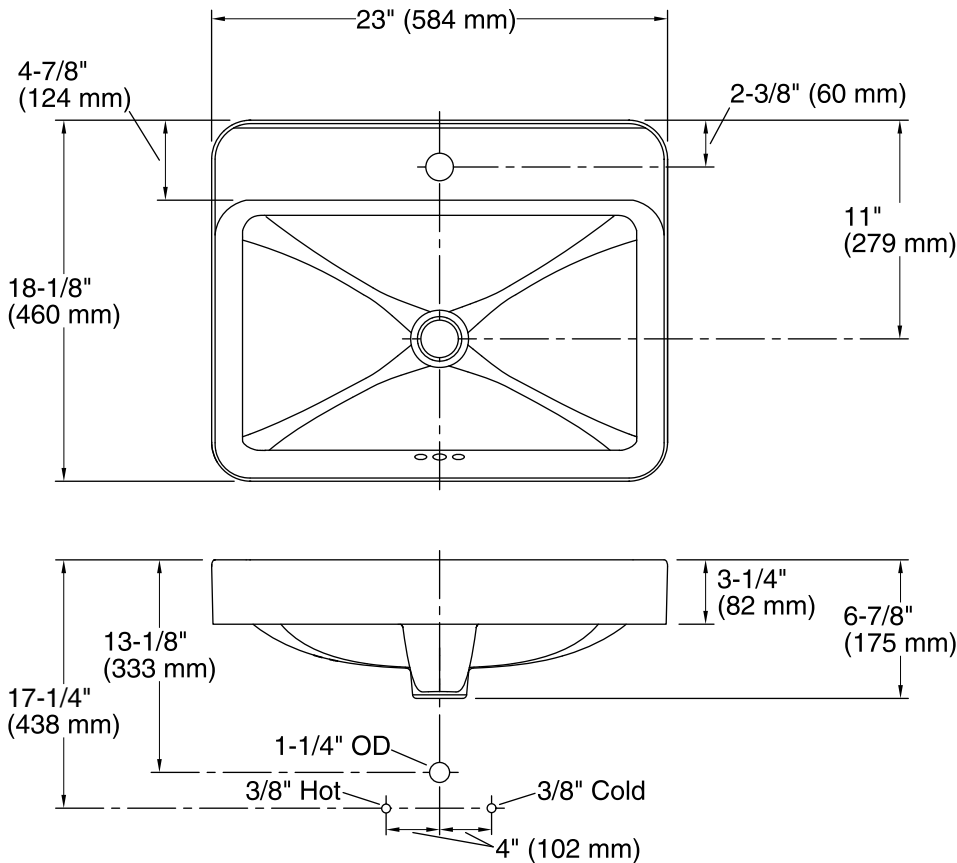

Features

- Vitreous china.
- Above-counter.
- Rectangular basin with a contemporary design.
- With overflow.
- Single faucet hole.
- 23" (584 mm) x 18-1/8" (460 mm)

ADA

Codes/Standards

ASME A112.19.2/CSA B45.1
ADA
ICC/ANSI A117.1

Technical Information

All product dimensions are nominal.

Bowl configuration:	Single
Installation:	Vessel
Bowl area (Only):	Length: 22" (559 mm) Width: 13-1/4" (337 mm) Water depth: 3-3/4" (95 mm)
Number of deck holes:	1
Faucet hole(s):	1-3/8" (35 mm)
Drain hole:	1-3/8" (35 mm)
Template:	1144641-7, required, included

Notes

Install this product according to the installation instructions.

Choose a faucet that will provide adequate clearance and will direct the water stream to the center of the bathroom sink.

NOTICE: Countertop manufacturer or cutter must use the cut-out template provided with the product or a current one provided by Kohler Co. (call 1-800-4KOHLER). Kohler Co. is not responsible for cut-out errors when incorrect cut-out template is used.