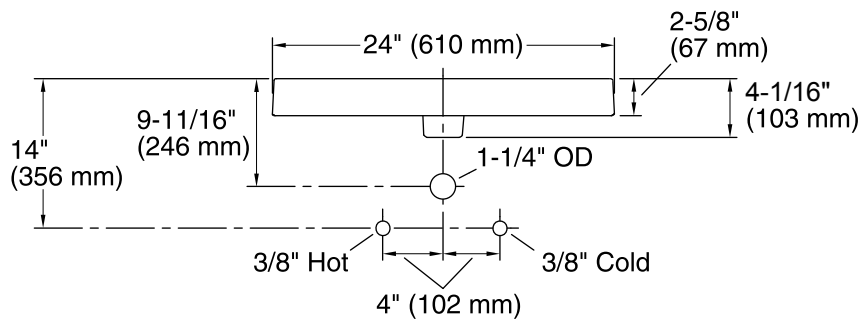

Purist® Wading Pool®

Wading Pool® Bathroom Sink

K-2314-8

Features

- Fireclay
- Without overflow.
- Countertop or wall-mount installation.
- 8" (203 mm) centers.
- Complements the Purist Suite.
- 24" (610 mm) x 23-1/2" (597 mm)

Color	Code	Description
	0	White
	96	Biscuit
	47	Almond

Technical Information

All product dimensions are nominal.

- Installation: Drop-in, Wall-mount
 Bowl area (Only): Length: 22" (559 mm)
 Width: 17-1/2" (445 mm)
 Water depth: 1-3/4" (44 mm)
 Number of deck holes: 3
 Faucet hole(s): 1-3/8" (35 mm)
 Template: 1014137-7, required, included