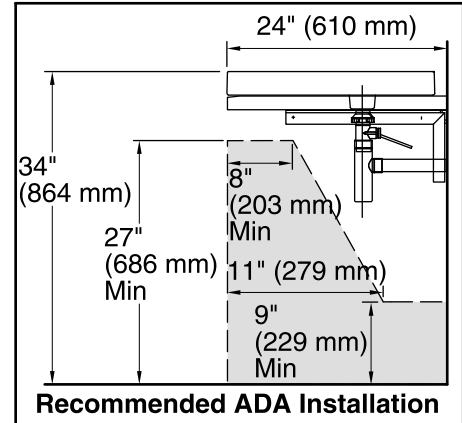

Purist® Wading Pool®

Wading Pool® Bathroom Sink

K-2314-8

Features

- Fireclay
- Without overflow.
- Countertop or wall-mount installation.
- 8" (203 mm) centers.
- Complements the Purist Suite.
- 24" (610 mm) x 23-1/2" (597 mm)

Color	Code	Description
	0	White
	96	Biscuit
	47	Almond

Technical Information

All product dimensions are nominal.

- Installation: Drop-in, Wall-mount
 Bowl area (Only): Length: 22" (559 mm)
 Width: 17-1/2" (445 mm)
 Water depth: 1-3/4" (44 mm)
 Number of deck holes: 3
 Faucet hole(s): 1-3/8" (35 mm)
 Template: 1014137-7, required, included