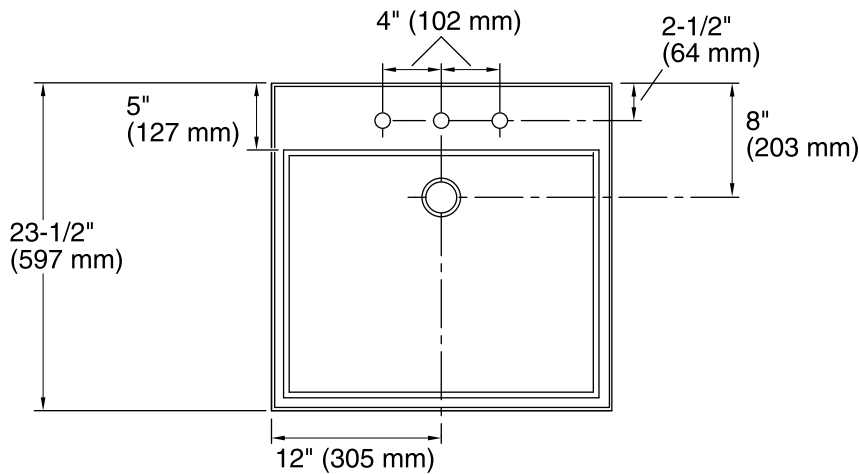

Purist® Wading Pool®

Wading Pool® Bathroom Sink

K-2314-8

Features

- Fireclay
- Without overflow.
- Countertop or wall-mount installation.
- 8" (203 mm) centers.
- Complements the Purist Suite.
- 24" (610 mm) x 23-1/2" (597 mm)

Color	Code	Description
	0	White
	96	Biscuit
	47	Almond

Technical Information

All product dimensions are nominal.

- Installation: Drop-in, Wall-mount
 Bowl area (Only): Length: 22" (559 mm)
 Width: 17-1/2" (445 mm)
 Water depth: 1-3/4" (44 mm)
 Number of deck holes: 3
 Faucet hole(s): 1-3/8" (35 mm)
 Template: 1014137-7, required, included