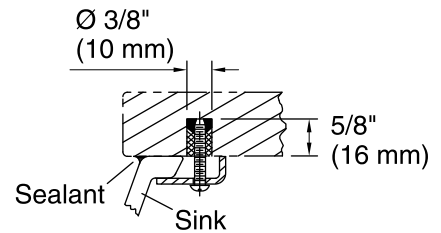

Technical Information

All product dimensions are nominal.

- Bowl configuration: Single
- Installation: Under-mount
- Bowl area (Only)
 - Length: 17" (432 mm)
 - Width: 14" (356 mm)
 - With overflow: Yes
 - Water depth: 4" (102 mm)
- Drain hole: 1-3/4" (44 mm)
- Template: 1151011-7, required, not included