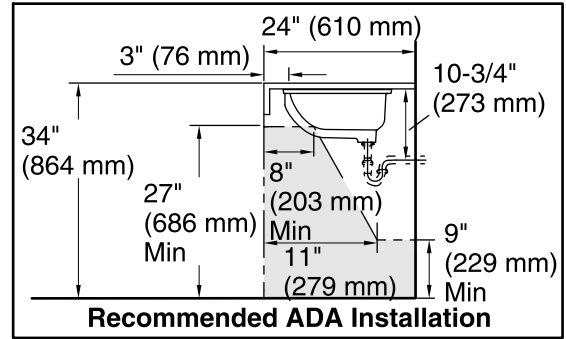

Technical Information

All product dimensions are nominal.

- Bowl configuration: Single
- Installation: Under-mount
- Bowl area (Only)
 - Length: 17" (432 mm)
 - Width: 14" (356 mm)
 - With overflow: Yes
 - Water depth: 4" (102 mm)
- Drain hole: 1-3/4" (44 mm)
- Template: 1151011-7, required, not included