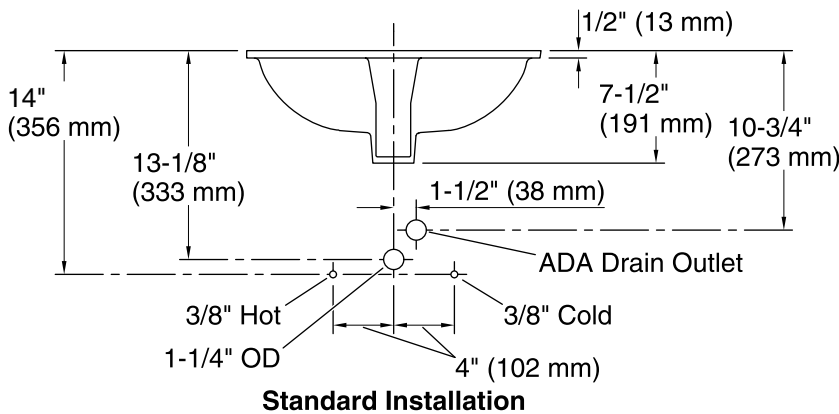

Laureate™ Caxton® Oval

Under-mount Bathroom Sink
K-14174-PD

Features

- Vitreous china.
- Under-mount.
- No faucet holes; requires wall- or counter-mount faucet.
- Oval basin.
- With overflow.
- KOHLER Artist Editions designs.
- Laureate™ design.
- 17" (432 mm) x 14" (356 mm).

Technical Information

All product dimensions are nominal.

- Bowl configuration: Single
- Installation: Under-mount
- Bowl area (Only)
 - Length: 17" (432 mm)
 - Width: 14" (356 mm)
 - With overflow: Yes
 - Water depth: 4" (102 mm)
- Drain hole: 1-3/4" (44 mm)
- Template: 1151011-7, required, not included