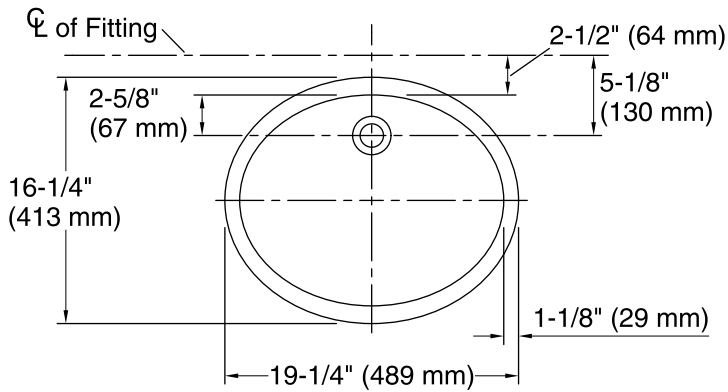

Technical Information

All product dimensions are nominal.

- Bowl configuration: Single
- Installation: Under-mount
- Bowl area (Only)
 - Length: 17" (432 mm)
 - Width: 14" (356 mm)
 - With overflow: Yes
 - Water depth: 4" (102 mm)
- Drain hole: 1-3/4" (44 mm)
- Template: 1151011-7, required, not included