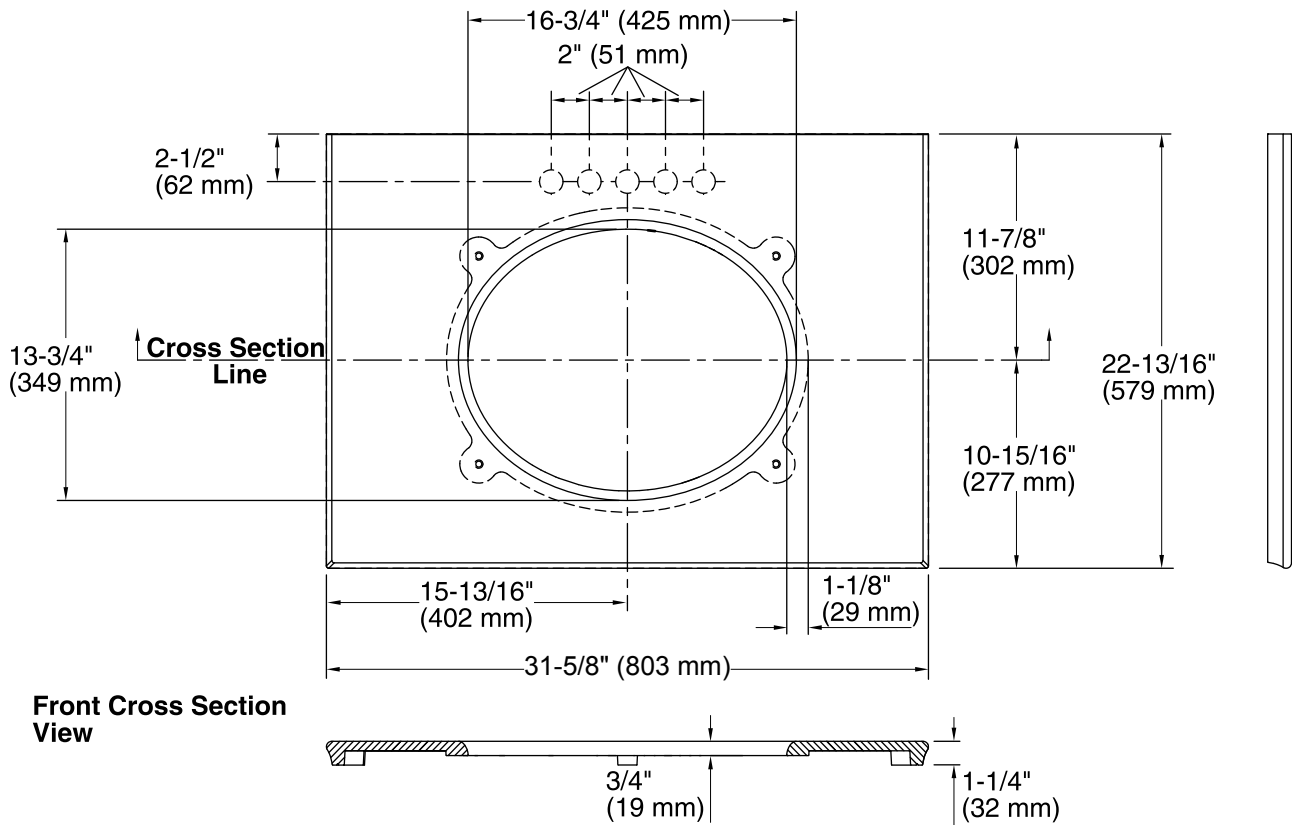

Front Cross Section View

Technical Information

All product dimensions are nominal.

Bowl configuration: Single

Installation: ITB

Bowl area (Only): Length: 16-3/4" (425 mm)
Width: 13-3/4" (349 mm)

Notes

Install this product according to the installation instructions.

Observe all local plumbing and building codes.

This countertop is designed to be installed with a KOHLER or standard-size vanity.

Faucet hole and sink-mounting locations are marked on the underside of the countertop.