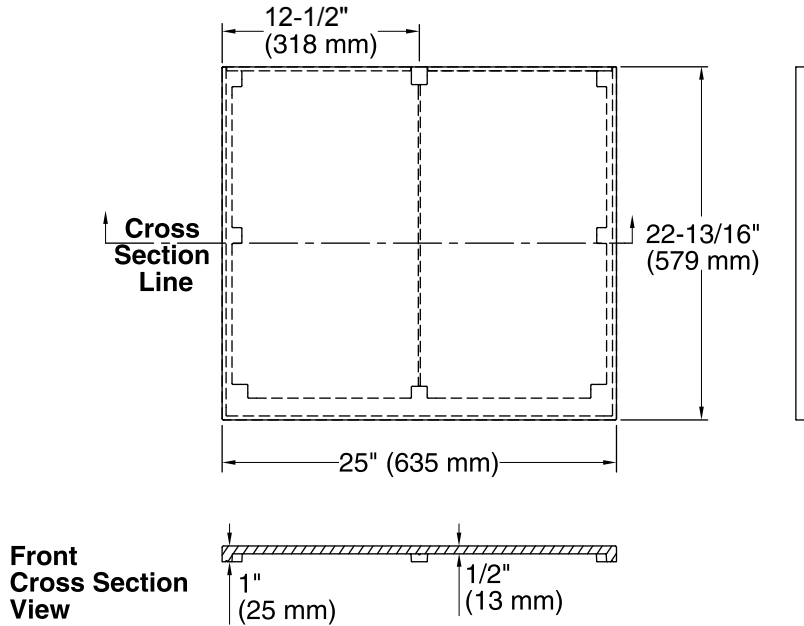

Solid/Expressions®
Bathroom Vanity Top
K-5436

Features

- Solid Surface
- 25" (635 mm) x 22-3/8" (568 mm)
- Above-Counter or Drop-In bathroom sink required

Codes/Standards

None Applicable

KOHLER® One-Year Limited Warranty

See website for detailed warranty information.

Available Color/Finishes

Color tiles intended for reference only.

Color	Code	Description
	S33	White Expressions
	S34	Almond Expressions
	S35	Biscuit Expressions
	S36	Ice Grey Expressions

Technical Information

All product dimensions are nominal.

Installation: ITB

Notes

Install this product according to the installation instructions.

Observe all local plumbing and building codes.

This countertop is designed to be installed with a KOHLER or standard-size vanity.