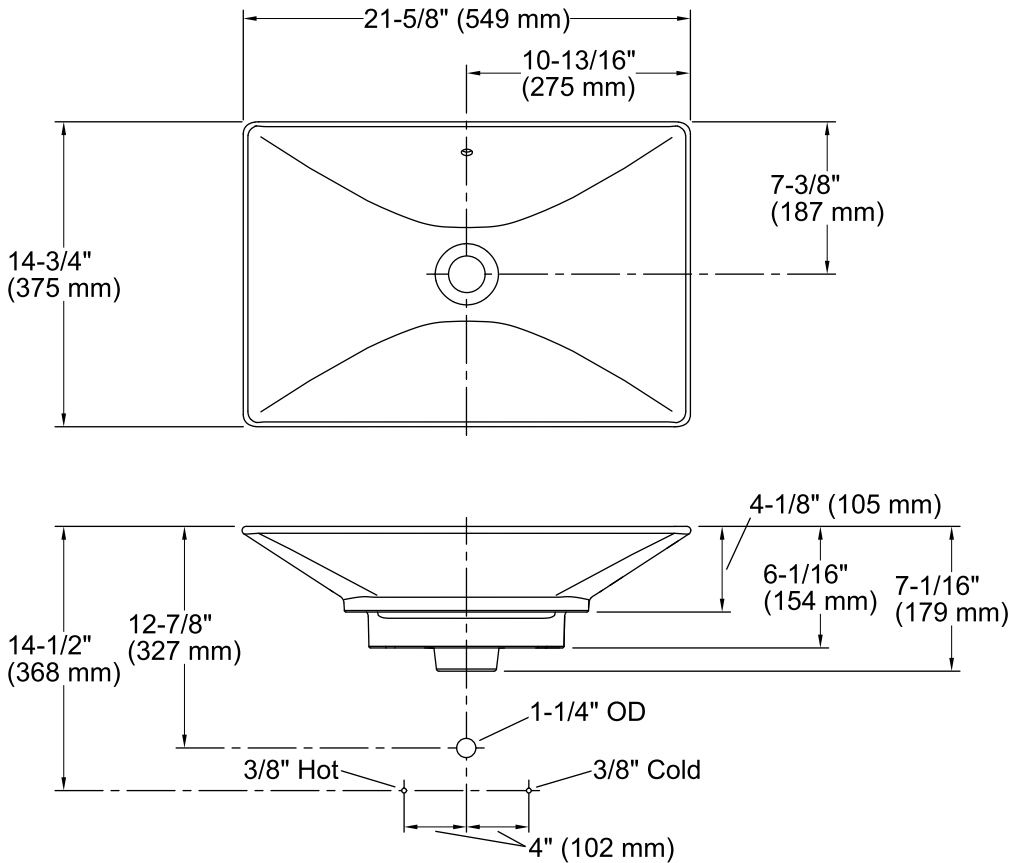

## Features

- Fireclay.
- Above-counter.
- Rectangular basin with a contemporary design.
- With overflow.
- No faucet holes; requires wall- or counter-mount faucet.
- Coordinates with other products in the Rêve Ensemble.
- 21-5/8" (549 mm) x 14-3/4" (375 mm) x 6-1/16" (154 mm)

## Technical Information

All product dimensions are nominal.

Bowl configuration:	Single
Installation:	Vessel
Bowl area (Only):	Length: 21-5/8" (549 mm) Width: 14-3/4" (375 mm) Water depth: 3" (76 mm)
Drain hole:	1-3/4" (44 mm)

## Notes

Install this product according to the installation instructions.

Spout must be a minimum of 8" (203 mm) long for adequate clearance into bathroom sink when installed with centerline as shown.