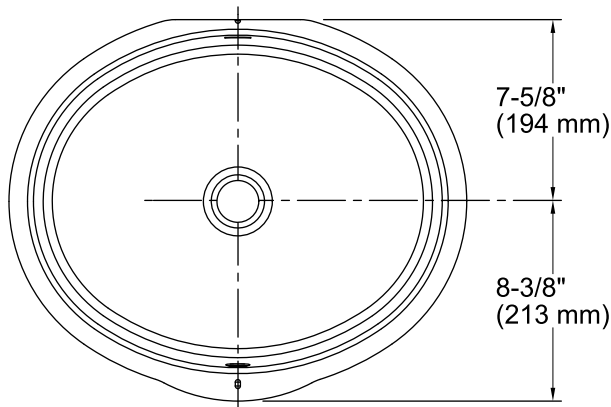

Features

- Vitreous china.
- Under-mount.
- Oval basin with contemporary design.
- With overflow.
- No faucet holes; requires wall- or counter-mount faucet.
- 17" (432 mm) x 14" (356 mm)

Recommended Accessories

K-8998 P-Trap

Components

Additional included component/s: 1193643 Basin Clamps.

ADA

Codes/Standards

ASME A112.19.2/CSA B45.1

ADA

ICC/ANSI A117.1

Technical Information

All product dimensions are nominal.

Bowl configuration:	Single
Installation:	Under-mount
Bowl area (Only):	Length: 17" (432 mm) Width: 14" (356 mm) Water depth: 3-1/8" (79 mm)
Drain hole:	1-3/4" (44 mm)
Template:	1151011-7, required, not included