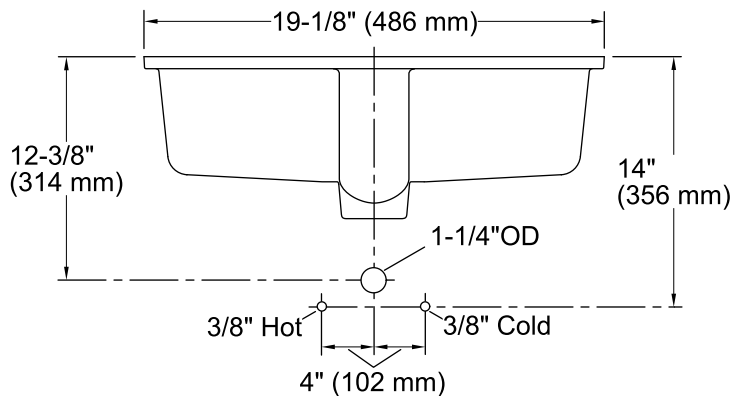

Features

- Vitreous china.
- Under-mount.
- Oval basin with contemporary design.
- With overflow.
- No faucet holes; requires wall- or counter-mount faucet.
- 17" (432 mm) x 14" (356 mm)

Recommended Accessories

K-8998 P-Trap

Components

Additional included component/s: 1193643 Basin Clamps.

ADA

Codes/Standards

ASME A112.19.2/CSA B45.1

ADA

ICC/ANSI A117.1

Technical Information

All product dimensions are nominal.

Bowl configuration:	Single
Installation:	Under-mount
Bowl area (Only):	Length: 17" (432 mm) Width: 14" (356 mm) Water depth: 3-1/8" (79 mm)
Drain hole:	1-3/4" (44 mm)
Template:	1151011-7, required, not included