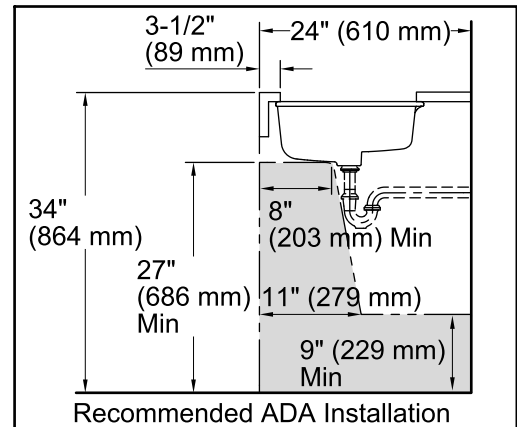

Features

- Vitreous china.
- Under-mount.
- Oval basin with contemporary design.
- With overflow.
- No faucet holes; requires wall- or counter-mount faucet.
- 17" (432 mm) x 14" (356 mm)

Recommended Accessories

K-8998 P-Trap

Components

Additional included component/s: 1193643 Basin Clamps.

ADA

Codes/Standards

ASME A112.19.2/CSA B45.1

ADA

ICC/ANSI A117.1

Technical Information

All product dimensions are nominal.

Bowl configuration:	Single
Installation:	Under-mount
Bowl area (Only):	Length: 17" (432 mm) Width: 14" (356 mm) Water depth: 3-1/8" (79 mm)
Drain hole:	1-3/4" (44 mm)
Template:	1151011-7, required, not included