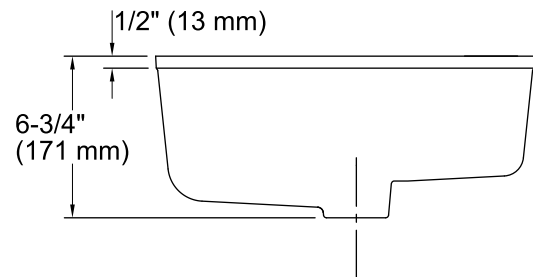

Features

- Vitreous china.
- Under-mount.
- Oval basin with contemporary design.
- With overflow.
- No faucet holes; requires wall- or counter-mount faucet.
- 17" (432 mm) x 14" (356 mm)

Recommended Accessories

K-8998 P-Trap

Components

Additional included component/s: 1193643 Basin Clamps.

ADA

Codes/Standards

ASME A112.19.2/CSA B45.1

ADA

ICC/ANSI A117.1

Technical Information

All product dimensions are nominal.

Bowl configuration:	Single
Installation:	Under-mount
Bowl area (Only):	Length: 17" (432 mm) Width: 14" (356 mm) Water depth: 3-1/8" (79 mm)
Drain hole:	1-3/4" (44 mm)
Template:	1151011-7, required, not included