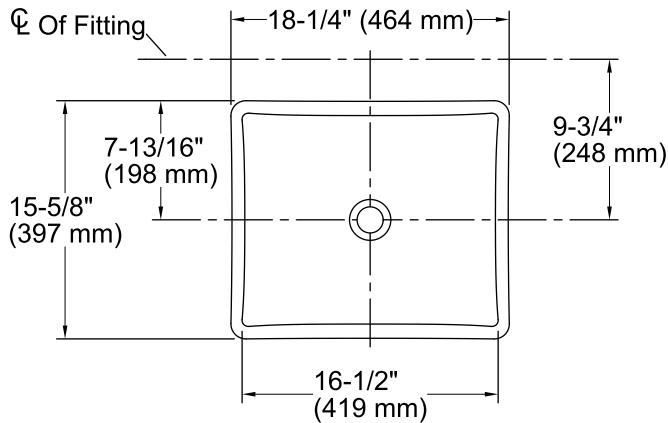

### Features

- Above-counter.
- Rectangular basin.
- Without overflow.
- No faucet holes; requires wall- or counter-mount faucet.
- 18-1/4" (464 mm) x 15-5/8" (397 mm)

### Technical Information

All product dimensions are nominal.

Bowl configuration:	Single
Installation:	Vessel
Bowl area (Only):	Length: 16-1/2" (419 mm) Width: 13-3/4" (349 mm) Water depth: 5" (127 mm)
Drain hole:	1-3/4" (44 mm)
Template:	1046630-7, required, included