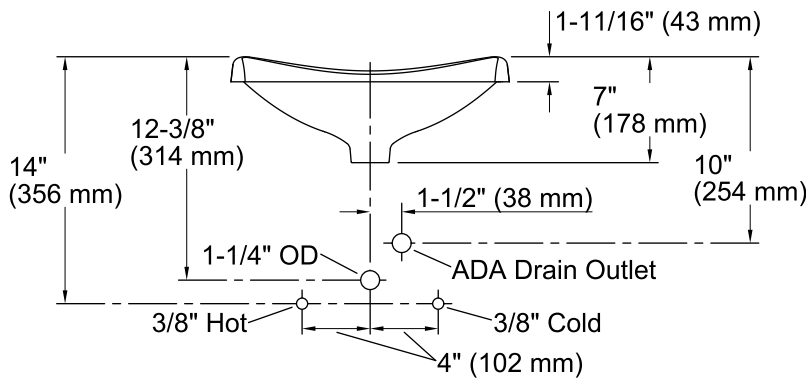

### Features

- Above-counter.
- Rectangular basin.
- Without overflow.
- No faucet holes; requires wall- or counter-mount faucet.
- 18-1/4" (464 mm) x 15-5/8" (397 mm)

### Technical Information

All product dimensions are nominal.

Bowl configuration:	Single
Installation:	Vessel
Bowl area (Only):	Length: 16-1/2" (419 mm) Width: 13-3/4" (349 mm) Water depth: 5" (127 mm)
Drain hole:	1-3/4" (44 mm)
Template:	1046630-7, required, included

The spout must be a minimum of 5" (127 mm) long for adequate clearance into the bathroom sink when installed with the centerline, as shown.

ADA compliant when installed to the specific requirements of these regulations.