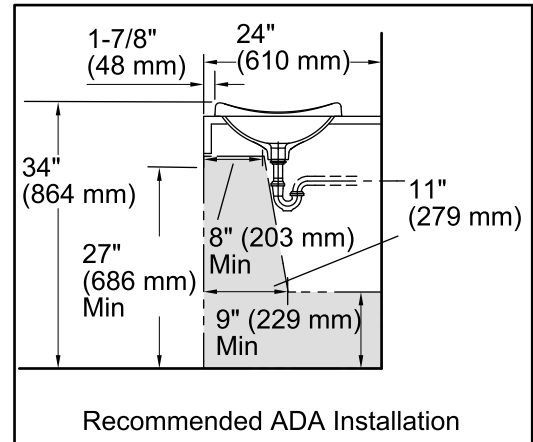

### Technical Information

All product dimensions are nominal.

Bowl configuration:	Single
Installation:	Vessel
Bowl area (Only):	Length: 16-1/2" (419 mm) Width: 13-3/4" (349 mm) Water depth: 5" (127 mm)
Drain hole:	1-3/4" (44 mm)
Template:	1046630-7, required, included

The spout must be a minimum of 5" (127 mm) long for adequate clearance into the bathroom sink when installed with the centerline, as shown.

ADA compliant when installed to the specific requirements of these regulations.