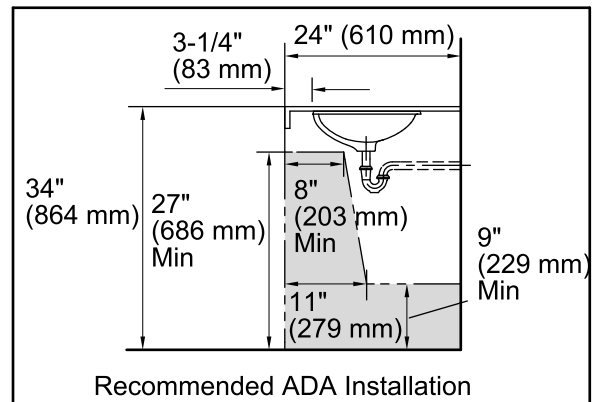

### Features

- Under-mount.
- Rectangular basin with two side ledges.
- With overflow.
- No faucet holes; requires wall- or counter-mount faucet.
- 21" (533 mm) x 16" (406 mm)

### Technical Information

All product dimensions are nominal.

- Bowl configuration: Single
- Installation: Under-mount
- Bowl area (Only): Length: 12-15/16" (329 mm)  
Width: 14-5/8" (371 mm)  
Water depth: 3-1/4" (83 mm)
- Drain hole: 1-11/16" (43 mm)
- Template: 1070407-7, required, included