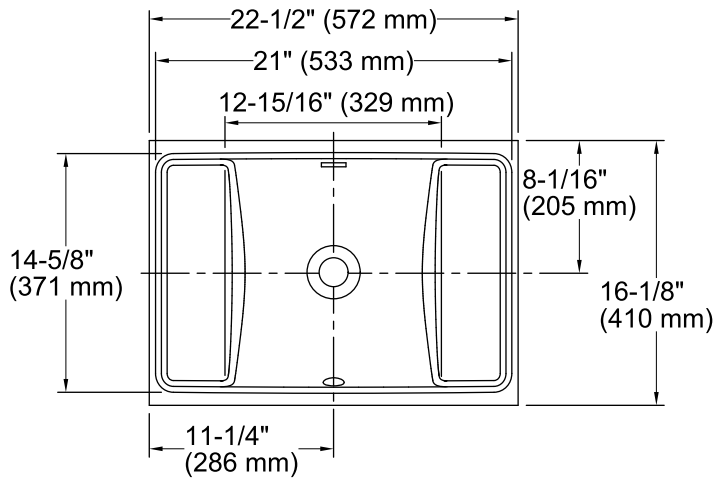

### Features

- Under-mount.
- Rectangular basin with two side ledges.
- With overflow.
- No faucet holes; requires wall- or counter-mount faucet.
- 21" (533 mm) x 16" (406 mm)

### Technical Information

All product dimensions are nominal.

- Bowl configuration: Single
- Installation: Under-mount
- Bowl area (Only): Length: 12-15/16" (329 mm)  
Width: 14-5/8" (371 mm)  
Water depth: 3-1/4" (83 mm)
- Drain hole: 1-11/16" (43 mm)
- Template: 1070407-7, required, included