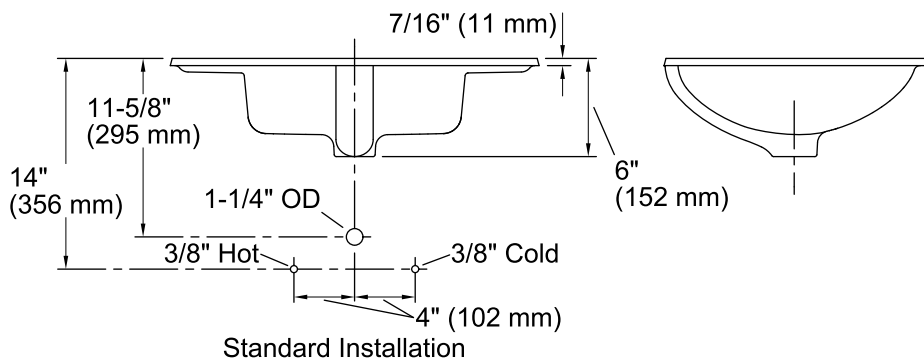

### Features

- Under-mount.
- Rectangular basin with two side ledges.
- With overflow.
- No faucet holes; requires wall- or counter-mount faucet.
- 21" (533 mm) x 16" (406 mm)

### Technical Information

All product dimensions are nominal.

- Bowl configuration: Single
- Installation: Under-mount
- Bowl area (Only): Length: 12-15/16" (329 mm)  
Width: 14-5/8" (371 mm)  
Water depth: 3-1/4" (83 mm)
- Drain hole: 1-11/16" (43 mm)
- Template: 1070407-7, required, included