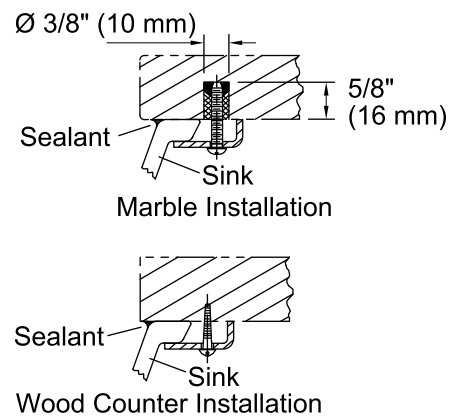

### Features

- Under-mount.
- Rectangular basin with two side ledges.
- With overflow.
- No faucet holes; requires wall- or counter-mount faucet.
- 21" (533 mm) x 16" (406 mm)

### Technical Information

All product dimensions are nominal.

- Bowl configuration: Single
- Installation: Under-mount
- Bowl area (Only): Length: 12-15/16" (329 mm)  
Width: 14-5/8" (371 mm)  
Water depth: 3-1/4" (83 mm)
- Drain hole: 1-11/16" (43 mm)
- Template: 1070407-7, required, included