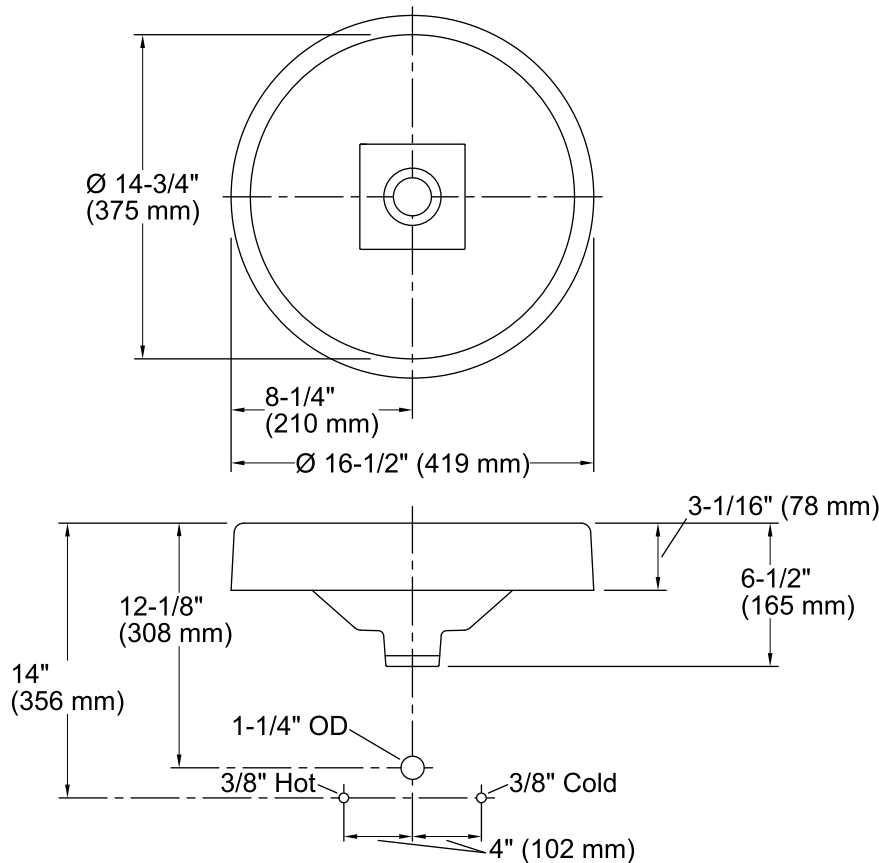

Features

- Drop-in.
- Round basin with a squared bottom.
- Without overflow.
- No faucet holes; requires wall- or counter-mount faucet.
- 16-1/2" (419 mm) diameter

Material

- KOHLER® enameled cast iron.

Recommended Accessories

Technical Information

All product dimensions are nominal.

Bowl configuration:	Single
Installation:	Drop-in
Bowl area (Only):	Diameter: 14-3/4" (375 mm) Water depth: 4-9/16" (116 mm)
Drain hole:	1-3/4" (44 mm)
Template:	1091072-7, required, included

The spout must be a minimum of 5" (127 mm) long for adequate clearance into the bathroom sink when installed with the centerline, as shown.

ADA compliant when installed to the specific requirements of these regulations.