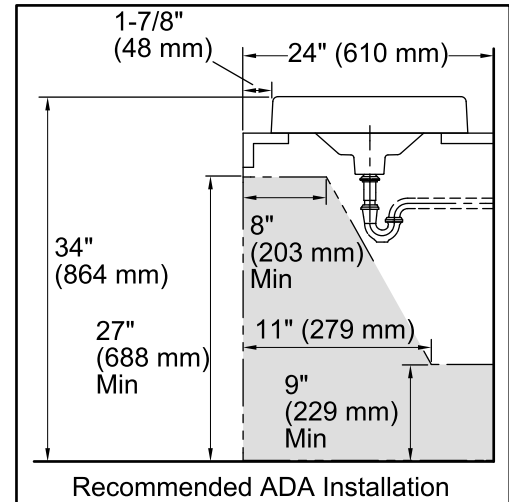

Features

- Drop-in.
- Round basin with a squared bottom.
- Without overflow.
- No faucet holes; requires wall- or counter-mount faucet.
- 16-1/2" (419 mm) diameter

Material

- KOHLER® enameled cast iron.

Recommended Accessories

- K-9018 P-Trap
- K-7124 Pop-Up Clicker Drain

ADA

Codes/Standards

ASME A112.19.1/CSA B45.2
ADA
ICC/ANSI A117.1

Lifetime Limited Warranty for KOHLER® Cast Iron Components

See website for detailed warranty information.

Technical Information

All product dimensions are nominal.

Bowl configuration:	Single
Installation:	Drop-in
Bowl area (Only):	Diameter: 14-3/4" (375 mm) Water depth: 4-9/16" (116 mm)
Drain hole:	1-3/4" (44 mm)
Template:	1091072-7, required, included

The spout must be a minimum of 5" (127 mm) long for adequate clearance into the bathroom sink when installed with the centerline, as shown.

ADA compliant when installed to the specific requirements of these regulations.