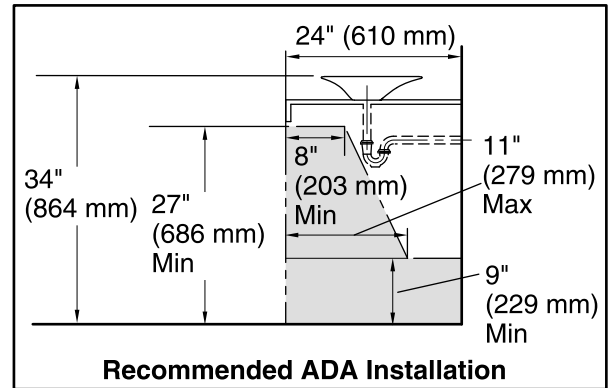

## Technical Information

All product dimensions are nominal.

Bowl configuration:	Single
Installation:	Vessel
Bowl area:	Diameter: 18-7/8" (479 mm) Bowl depth: 1-13/16" (46 mm) Water depth: 1-13/16" (46 mm)