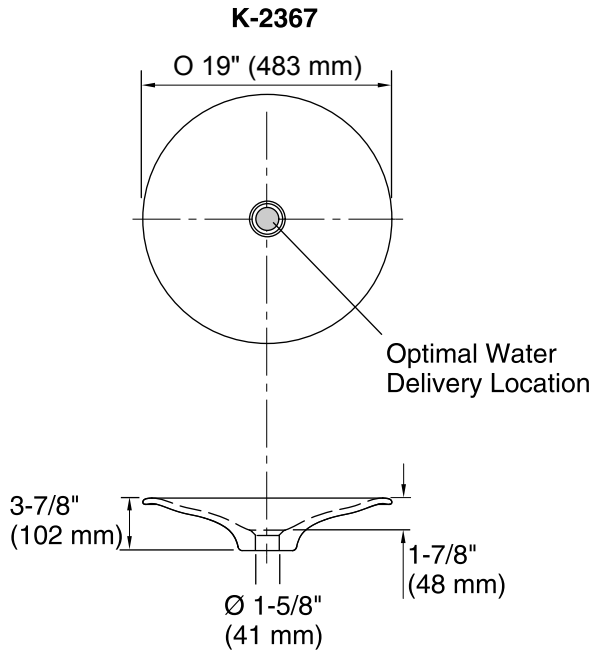

## Technical Information

All product dimensions are nominal.

Bowl configuration:	Single
Installation:	Vessel
Bowl area:	Diameter: 18-7/8" (479 mm) Bowl depth: 1-13/16" (46 mm) Water depth: 1-13/16" (46 mm)