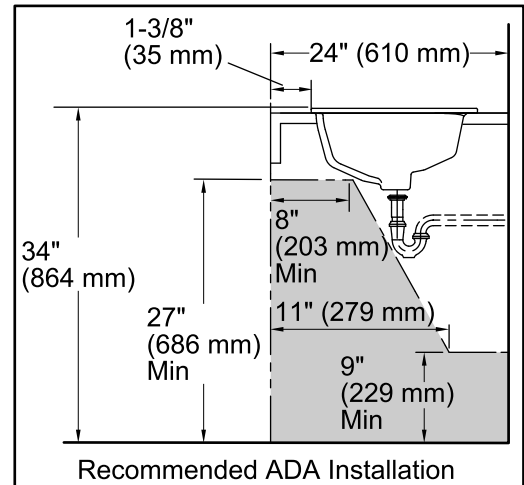

### Features

- Vitreous china.
- Drop-in.
- Rectangular basin.
- With overflow.
- 4-inch centers.
- 22-5/8" (575 mm) x 19-7/16" (494 mm) x 7-7/8" (200 mm)

## Technical Information

All product dimensions are nominal.

Bowl configuration:	Single
Installation:	Drop-in
Bowl area (Only):	Length: 16-7/8" (429 mm) Width: 12-9/16" (319 mm) Water depth: 4" (102 mm)
Number of deck holes:	3
Faucet hole(s):	1-1/4" (32 mm)
Drain hole:	1-3/4" (44 mm)
Template:	1051936-7, required, included