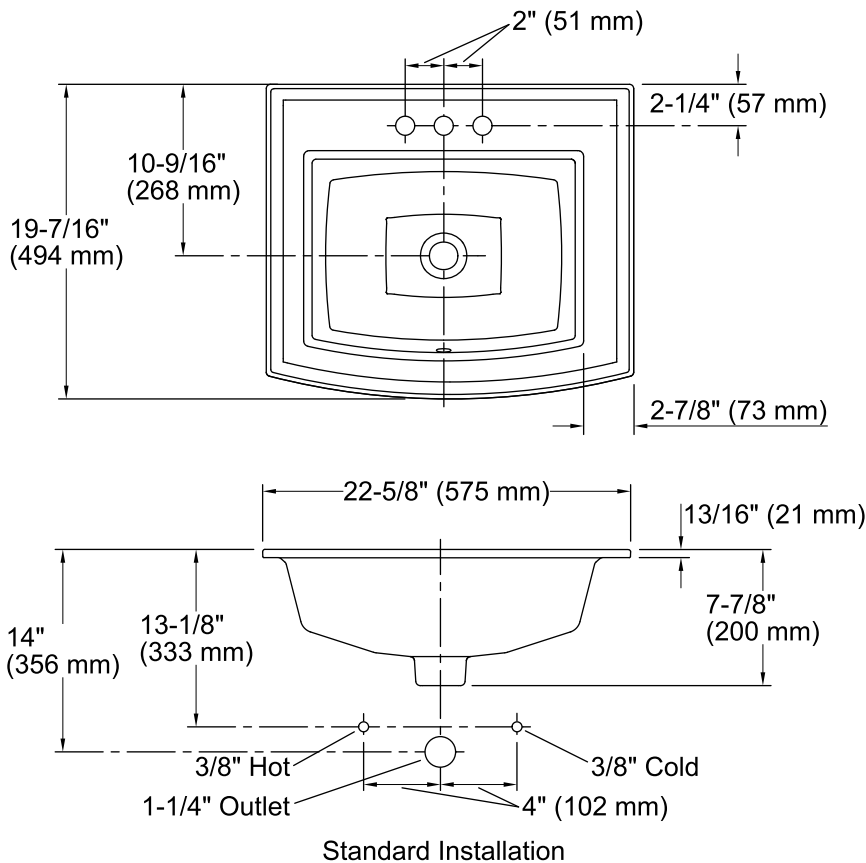

### Features

- Vitreous china.
- Drop-in.
- Rectangular basin.
- With overflow.
- 4-inch centers.
- 22-5/8" (575 mm) x 19-7/16" (494 mm) x 7-7/8" (200 mm)

## Technical Information

All product dimensions are nominal.

Bowl configuration:	Single
Installation:	Drop-in
Bowl area (Only):	Length: 16-7/8" (429 mm) Width: 12-9/16" (319 mm) Water depth: 4" (102 mm)
Number of deck holes:	3
Faucet hole(s):	1-1/4" (32 mm)
Drain hole:	1-3/4" (44 mm)
Template:	1051936-7, required, included