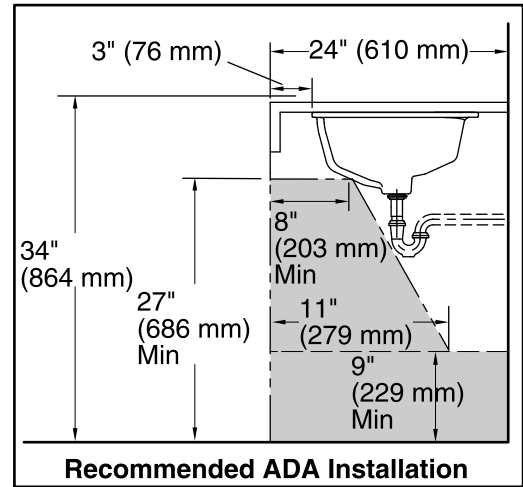

Features

- Vitreous china.
- Under-mount
- With overflow.
- Without faucet holes.
- 19-7/8" (505 mm) x 15-5/16" (389 mm) x 7-1/2" (191 mm)

Recommended Accessories

K-8998 P-Trap

Components

Additional included component/s: 1193643 Basin Clamps.

Standard Installation

Recommended ADA Installation

Installation

Technical Information

All product dimensions are nominal.

- Bowl configuration: Single
- Installation: Under-mount
- Bowl area (Only):
 - Length: 17-5/8" (448 mm)
 - Width: 13" (330 mm)
 - With overflow: Yes
 - Water depth: 3-3/4" (95 mm)
- Drain hole: 1-3/4" (44 mm)
- Template: 1224722-7, required, not included