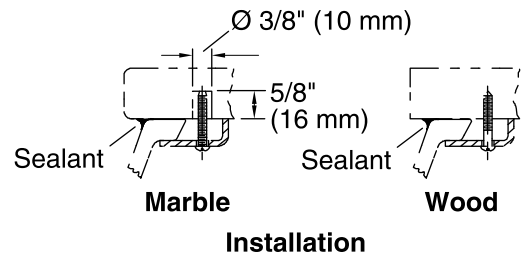

Features

- Vitreous china.
- Under-mount
- With overflow.
- Without faucet holes.
- 19-7/8" (505 mm) x 15-5/16" (389 mm) x 7-1/2" (191 mm)

Recommended Accessories

K-8998 P-Trap

Components

Additional included component/s: 1193643 Basin Clamps.

Standard Installation

Recommended ADA Installation

Installation

Technical Information

All product dimensions are nominal.

- Bowl configuration: Single
- Installation: Under-mount
- Bowl area (Only):
 - Length: 17-5/8" (448 mm)
 - Width: 13" (330 mm)
 - With overflow: Yes
 - Water depth: 3-3/4" (95 mm)
- Drain hole: 1-3/4" (44 mm)
- Template: 1224722-7, required, not included