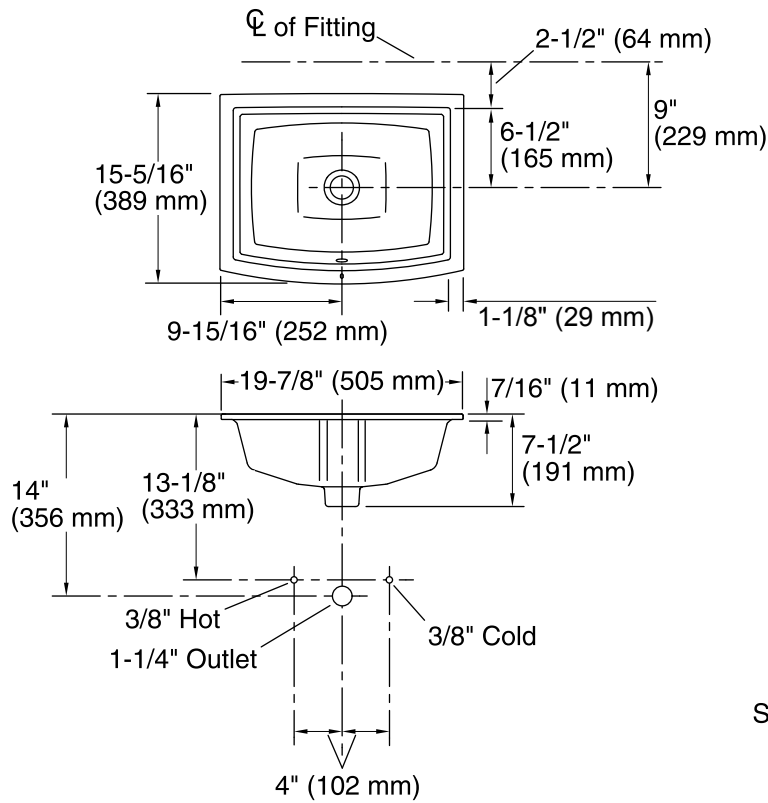

Features

- Vitreous china.
- Under-mount
- With overflow.
- Without faucet holes.
- 19-7/8" (505 mm) x 15-5/16" (389 mm) x 7-1/2" (191 mm)

Recommended Accessories

K-8998 P-Trap

Components

Additional included component/s: 1193643 Basin Clamps.

Standard Installation

Recommended ADA Installation

Installation

Technical Information

All product dimensions are nominal.

- Bowl configuration: Single
- Installation: Under-mount
- Bowl area (Only):
 - Length: 17-5/8" (448 mm)
 - Width: 13" (330 mm)
 - With overflow: Yes
 - Water depth: 3-3/4" (95 mm)
- Drain hole: 1-3/4" (44 mm)
- Template: 1224722-7, required, not included