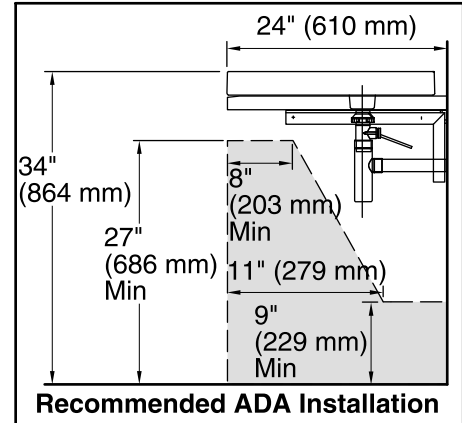

Technical Information

All product dimensions are nominal.

Installation:	Drop-in, Wall-mount
Bowl area (Only):	Length: 22" (559 mm) Width: 17-1/2" (445 mm) Water depth: 1-3/4" (44 mm)
Number of deck holes:	1
Faucet hole(s):	1-3/8" (35 mm)
Template:	1014137-7, required, included

Notes

Install this product according to the installation instructions.

Product does not have an overflow.

NOTICE: Countertop manufacturer or cutter must use the cut-out template provided with the product, or a current one provided by Kohler Co. (call 1-800-4-KOHLER). Kohler Co. is not responsible for cutout errors when the incorrect cut-out template is used.

ADA, OBC, CSA B651 compliant when installed to the specific requirements of these regulations.