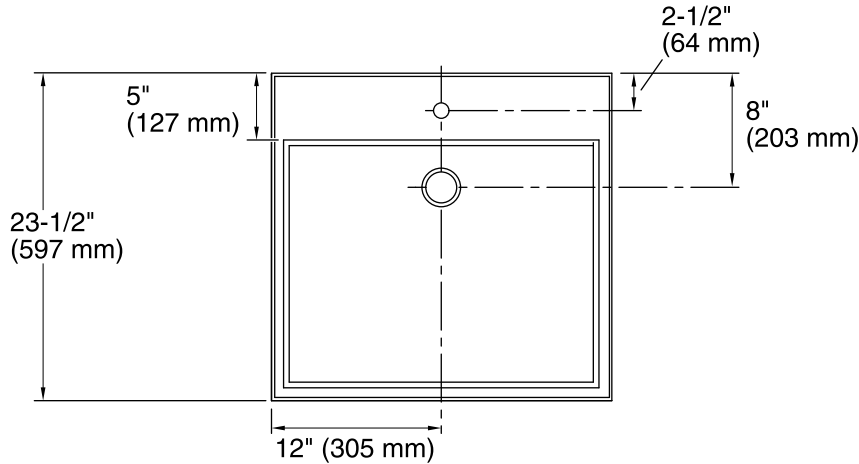

Technical Information

All product dimensions are nominal.

Installation:	Drop-in, Wall-mount
Bowl area (Only):	Length: 22" (559 mm) Width: 17-1/2" (445 mm) Water depth: 1-3/4" (44 mm)
Number of deck holes:	1
Faucet hole(s):	1-3/8" (35 mm)
Template:	1014137-7, required, included

Notes

Install this product according to the installation instructions.

Product does not have an overflow.

NOTICE: Countertop manufacturer or cutter must use the cut-out template provided with the product, or a current one provided by Kohler Co. (call 1-800-4-KOHLER). Kohler Co. is not responsible for cutout errors when the incorrect cut-out template is used.

ADA, OBC, CSA B651 compliant when installed to the specific requirements of these regulations.