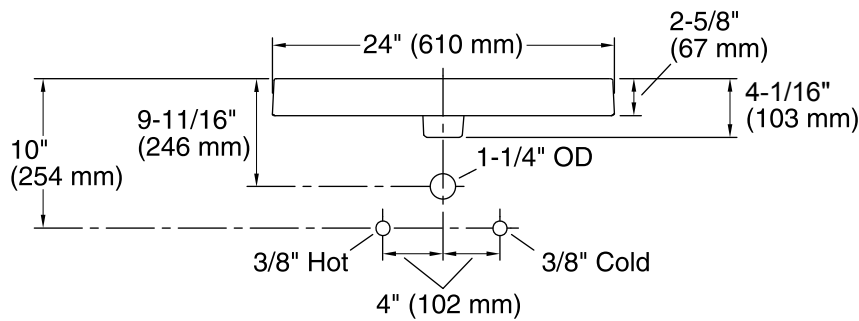

Technical Information

All product dimensions are nominal.

Installation:	Drop-in, Wall-mount
Bowl area (Only):	Length: 22" (559 mm) Width: 17-1/2" (445 mm) Water depth: 1-3/4" (44 mm)
Number of deck holes:	1
Faucet hole(s):	1-3/8" (35 mm)
Template:	1014137-7, required, included

Notes

Install this product according to the installation instructions.

Product does not have an overflow.

NOTICE: Countertop manufacturer or cutter must use the cut-out template provided with the product, or a current one provided by Kohler Co. (call 1-800-4-KOHLER). Kohler Co. is not responsible for cutout errors when the incorrect cut-out template is used.

ADA, OBC, CSA B651 compliant when installed to the specific requirements of these regulations.